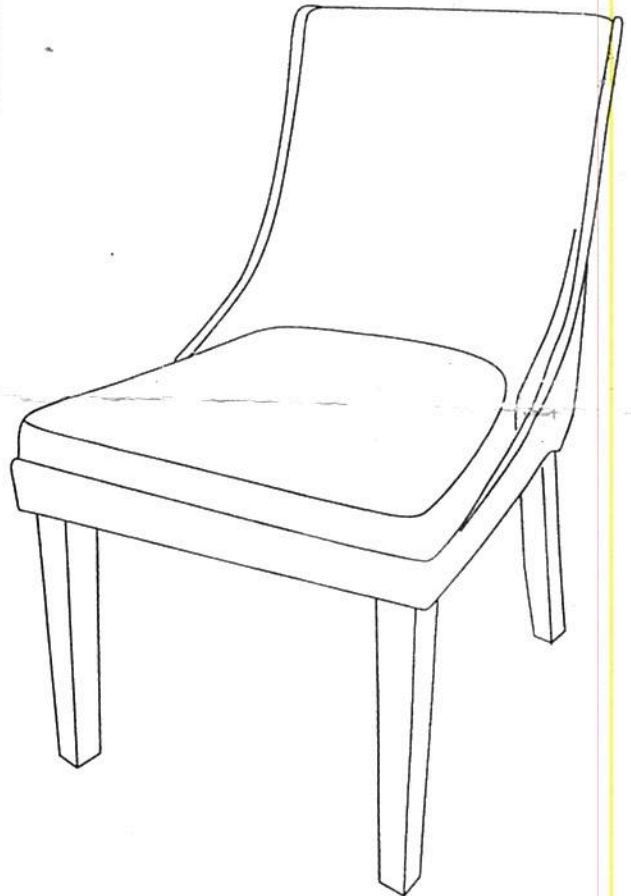

ROOMS
TO GO ▶

ASSEMBLY INSTRUCTION

TEAE 8812 SIDE CHAIR

SKU# 42488127 , 42588129 , 42688121 , 42788123

4 points
each
Chair

Thank you for purchasing this quality product. Be sure to check all packing material carefully for small parts which may have come loose inside the carton during shipment. Identify and count all parts compare with the hardware list below

Parts List

Item	Description		QTY
A	Chair		1
B	Front Legs		2
C	Left Back Leg		1
D	Right Back Leg		1

Hardware List

Item	Description	QTY
E	Bolts Ø5/16*2-1/4"	 8
F	Allen Wrench 5/16	 1

Do not tighten all screws and bolts until chair is fully assembled!