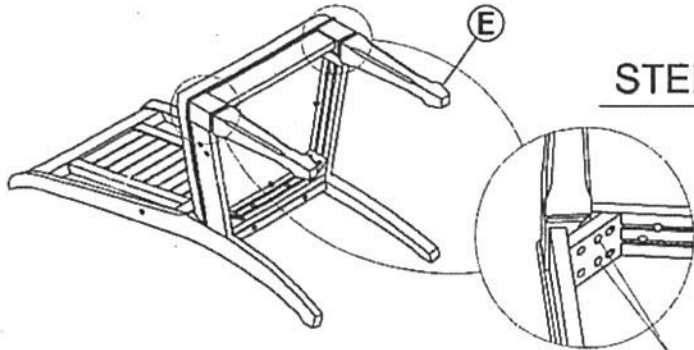

ASSEMBLY INSTRUCTION

LTVJ SKU#:42607599
42637592

ARM CHAIR

759-3ABR
3759-3ABR

Thank you for purchasing this quality product. Be sure to check all packing material carefully for small parts, which may have come loose inside the carton during shipment. Identify and count all parts and compare with the part list below.

STEP 1

No.	Parts List		
A		Chair Back	1 piece
B		Seat and Cushion	1 piece
C		Left Arm chair	1 piece
D		Right Arm chair	1 piece
E		Front legs	2 pieces

STEP 2

Hardware List			
1		ALLEN KEY (L57 * 4MM)	1 piece
2		BOLT Ø1/4" * 1-1/2"	8 pieces
		SPRING WASHER Ø1/4"	8 pieces
		FLAT WASHER Ø1/4" * 19mm * 2mm	8 pieces
3		BOLT Ø5/16" * 3"	8 pieces
		SPRING WASHER Ø5/16"	8 pieces
		FLAT WASHER Ø5/16" * 19mm * 2mm	8 pieces
4		WOOD PLUS Ø20.5/Ø19 * 11mm	2 pieces