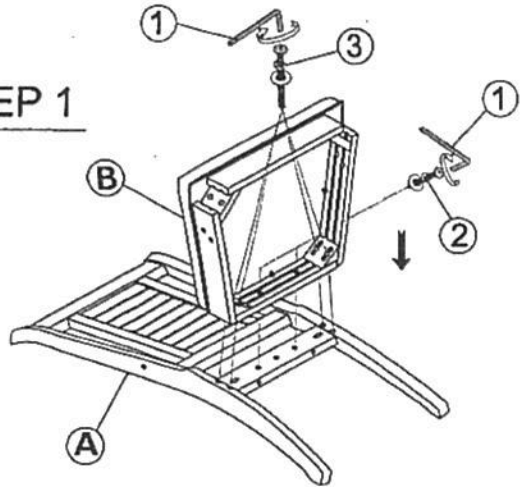

ASSEMBLY INSTRUCTION

LTVJ SKU#:42607599
42637592

ARM CHAIR

759-3ABR
3759-3ABR

Thank you for purchasing this quality product. Be sure to check all packing material carefully for small parts, which may have come loose inside the carton during shipment. Identify and count all parts and compare with the part list below.

STEP 1

No.	Parts List		
A		Chair Back	1 piece
B		Seat and Cushion	1 piece
C		Left Arm chair	1 piece
D		Right Arm chair	1 piece
E		Front legs	2 pieces

STEP 2

Hardware List			
1		ALLEN KEY (L57 * 4MM)	1 piece
2		BOLT Ø1/4" * 1-1/2"	8 pieces
		SPRING WASHER Ø1/4"	8 pieces
		FLAT WASHER Ø1/4" * 19mm * 2mm	8 pieces
3		BOLT Ø5/16" * 3"	8 pieces
		SPRING WASHER Ø5/16"	8 pieces
		FLAT WASHER Ø5/16" * 19mm * 2mm	8 pieces
4		WOOD PLUS Ø20.5/Ø19 * 11mm	2 pieces