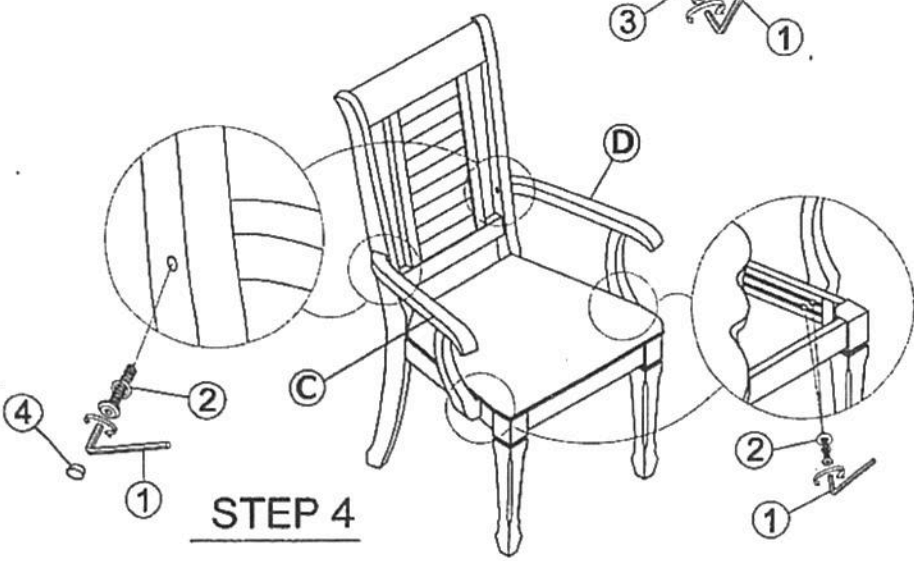

ASSEMBLY INSTRUCTION

LTVJ SKU#:42607599
42637592

ARM CHAIR

759-3ABR
3759-3ABR

Thank you for purchasing this quality product. Be sure to check all packing material carefully for small parts, which may have come loose inside the carton during shipment. Identify and count all parts and compare with the part list below.

STEP 1

No.	Parts List		
A		Chair Back	1 piece
B		Seat and Cushion	1 piece
C		Left Arm chair	1 piece
D		Right Arm chair	1 piece
E		Front legs	2 pieces

STEP 2

Hardware List			
1		ALLEN KEY (L57 * 4MM)	1 piece
2		BOLT Ø1/4" * 1-1/2"	8 pieces
		SPRING WASHER Ø1/4"	8 pieces
		FLAT WASHER Ø1/4" * 19mm * 2mm	8 pieces
3		BOLT Ø5/16" * 3"	8 pieces
		SPRING WASHER Ø5/16"	8 pieces
		FLAT WASHER Ø5/16" * 19mm * 2mm	8 pieces
4		WOOD PLUS Ø20.5/Ø19 * 11mm	2 pieces