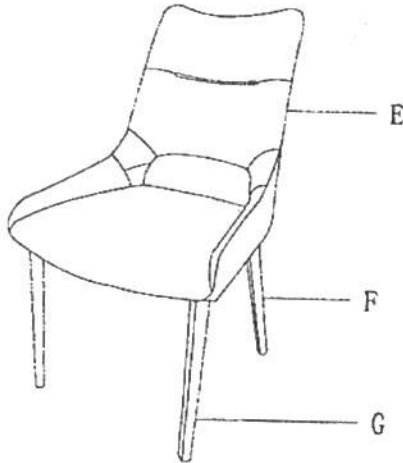

4 Per bx

16.06.

ASSEMBLY INSTRUCTION

LGBO

SKU 42677988

7798-SCN SIDE CHAIR

Please pay attention: In step 1, don't tighten the bolt in the center, until the 4 bolts in step 2 is fully tightened, then tighten the bolt in the center.

STEP1

STEP2

STEP3

HARDWARE LIST

STEP	CODE		DESCRIPTION	QTY
1/2	A		FLAT WASHER $\phi 18\text{mm}$	5pcs
2	B		BOLT M6*10mm	4pcs
1	C		BOLT M6*15mm	1pc
	D		ALLEN WRENCH 4mm	1pc

PART LIST

	DESCRIPTION	SKETCH	QTY
E	CHAIR CUSHION		1pc
F	CHAIR FRAME 1		1pc
G	CHAIR FRAME 2		1pc