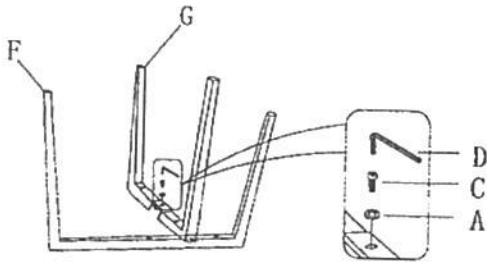

4 Per bx

16.06.

ASSEMBLY INSTRUCTION

LGBO

SKU 42677988

7798-SCN SIDE CHAIR

Please pay attention: In step 1, don't tighten the bolt in the center, until the 4 bolts in step 2 is fully tightened, then tighten the bolt in the center.

STEP1

STEP2

STEP3

HARDWARE LIST

STEP	CODE		DESCRIPTION	QTY
1/2	A		FLAT WASHER $\phi 18\text{mm}$	5pcs
2	B		BOLT M6*10mm	4pcs
1	C		BOLT M6*15mm	1pc
	D		ALLEN WRENCH 4mm	1pc

PART LIST

	DESCRIPTION	SKETCH	QTY
E	CHAIR CUSHION		1pc
F	CHAIR FRAME 1		1pc
G	CHAIR FRAME 2		1pc