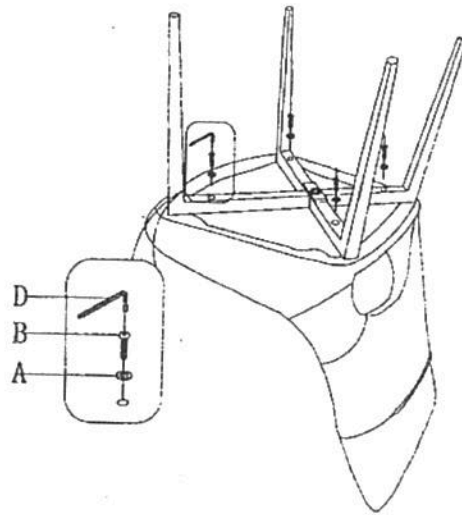

4 Per bx

16.06.

ASSEMBLY INSTRUCTION

LGBO

SKU 42677988

7798-SCN SIDE CHAIR

Please pay attention: In step 1, don't tighten the bolt in the center, until the 4 bolts in step 2 is fully tightened, then tighten the bolt in the center.

STEP1

STEP2

STEP3

HARDWARE LIST

STEP	CODE		DESCRIPTION	QTY
1/2	A		FLAT WASHER $\phi 18\text{mm}$	5pcs
2	B		BOLT M6*10mm	4pcs
1	C		BOLT M6*15mm	1pc
	D		ALLEN WRENCH 4mm	1pc

PART LIST

	DESCRIPTION	SKETCH	QTY
E	CHAIR CUSHION		1pc
F	CHAIR FRAME 1		1pc
G	CHAIR FRAME 2		1pc