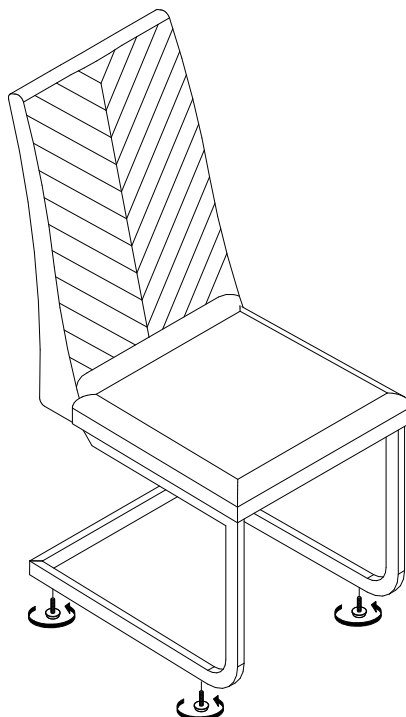

Adjustable Leveler

MADE IN VIETNAM