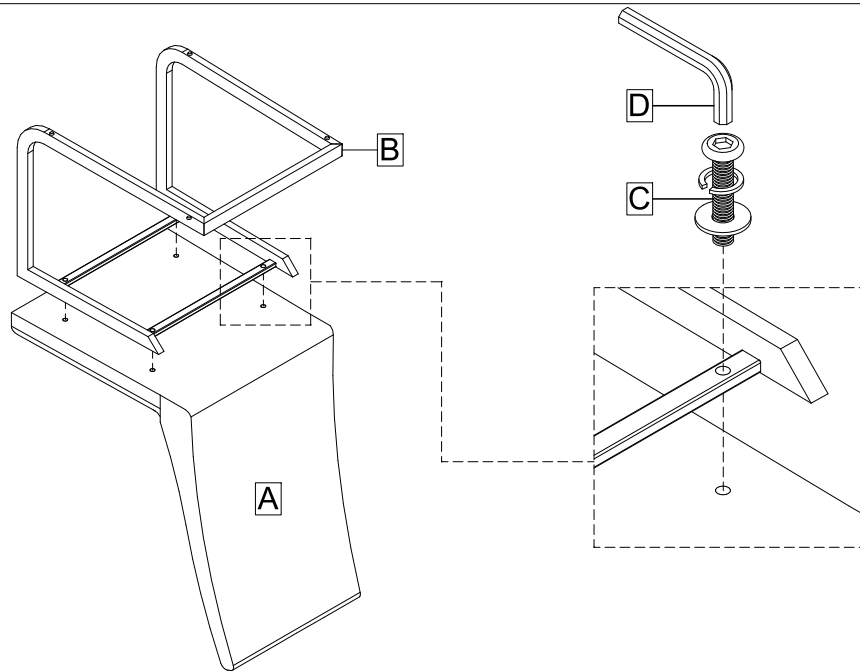

ROOMS TO GO

Manufactured for Rooms To Go

ASSEMBLY INSTRUCTIONS

HMIS 7903-1 CHARCOAL SIDE CHAIR SKU # 42479130

HMIS 7903-2 GRAY SIDE CHAIR SKU# 42579132

HMIS 7903-3 BLUE SIDE CHAIR SKU# 42679134

HMIS 7903-4 RED SIDE CHAIR SKU# 42779136

***Caution: Please read all instructions carefully before starting the assembly process. These parts are cumbersome and heavy. Therefore, two people are recommended in order to prevent personal injury and insure the parts are not damaged during the assembly.

Code	PARTS LIST:		
A	Chair Bank		1Pc
B	Metal Leg		1Pc

Step	Code	Hardware List		
1	C	Allen Bolt - Ø5/16x18x25mm		4Pcs
		Flat washer - Ø5/16x16x1.5mm		4Pcs
		Lock washer - Ø5/16		4Pcs
1	D	Allen Key - 4mm		1Pc

STEP 1

STEP 2