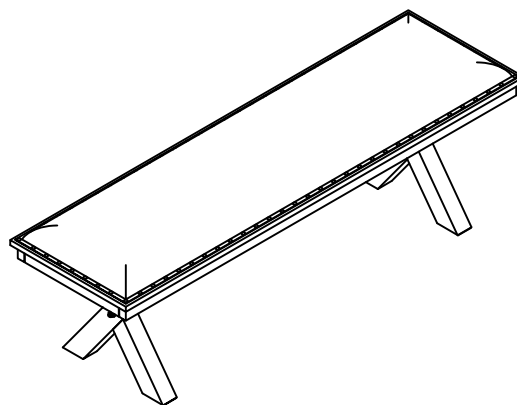

HOUS

1143-315 -BEN Dining Bench w/cushion seat

SKU: 42711437

Version 1 - 2025/01/13

**WARNING: To avoid alignment issue, please don't tighten the screws unless all legs are adjusted at the same level.**

HARDWARE LIST/ LISTE DE QUINCAILLERIE			
1	Bolt $\phi 1/4"$ x 20 x 1-5/8"		8 pcs
	Boulon $\phi 1/4"$ x 20 x 1-5/8"		8 pièces
2	Bolt $\phi 1/4"$ x 20 x 3"		2 pcs
	Boulon $\phi 1/4"$ x 20 x 3"		2 pièces
3	Spring Washer $\phi 5/16"$ x 1/2"		10 pcs
	Rondelle de ressort $\phi 5/16"$ x 1/2"		10 pièces
4	Flat Washer $\phi 5/16"$ x 3/4"		8 pcs
	Rondelle plate $\phi 5/16"$ x 3/4"		8 pièces
5	Flat Washer $\phi 1/4"$ x $\phi 1/2"$ x 1/16"		2 pcs
	Rondelle plate $\phi 1/4"$ x $\phi 1/2"$ x 1/16"		2 pièces
6	Allen Key 5/32"		1 pc
	Clé Allen 5/32"		1 pièce
7	Wood Plug $\phi 1/2"$ x 1/4"		2 pcs
	Bouton Enbois $\phi 1/2"$ x 1/4"		2 pièces

PART LIST/LISTE DE PIÈCES			QTY'/ QTÉ
A	SEAT		1 PC
	SIEGE		1 PIÈCE
B	LEGS		2 PCS
	PIEDS		2 PIÈCES
C	BOTTOM RAIL		1 PC
	BARREAU DU BAS		1 PIÈCE

ASSEMBLY COMPLETED

**Hardware Pack Location(s):**

1143-315 -BEN Dining Bench w/cushion seat