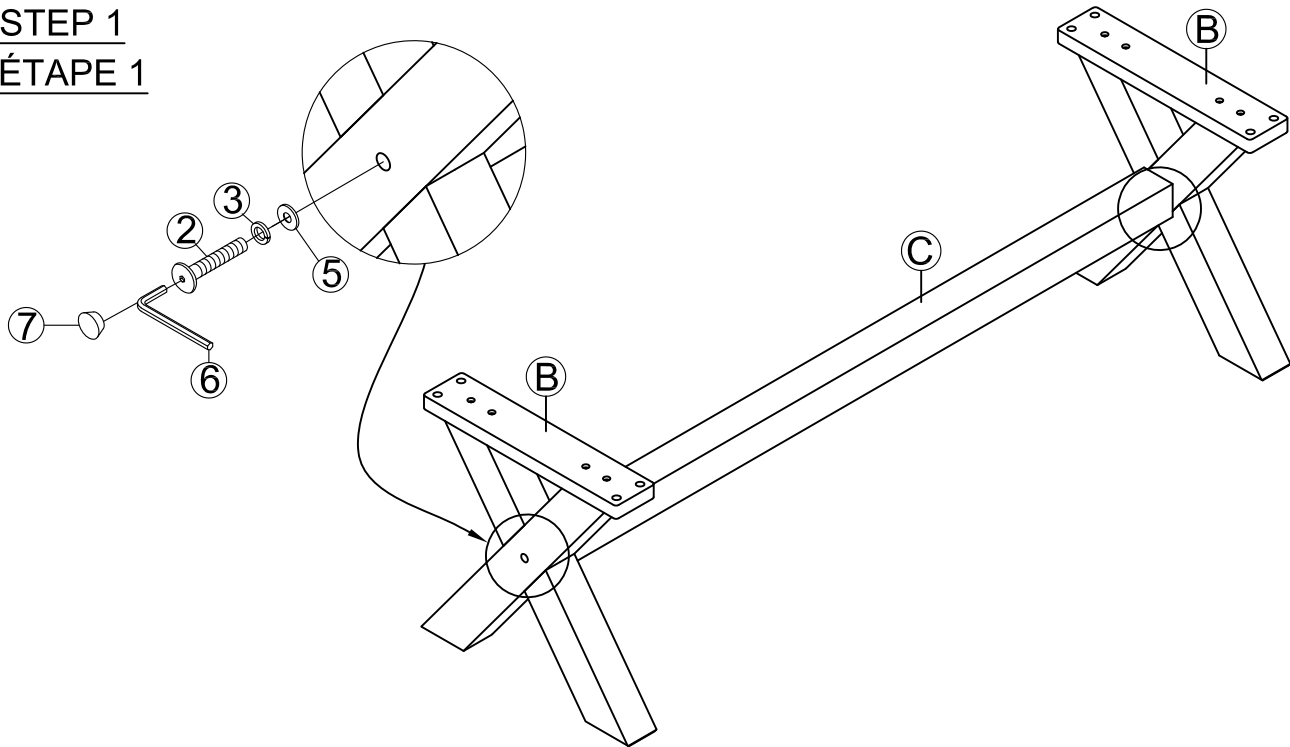

***Caution: Please read all instructions carefully before starting the assembly process. These parts are cumbersome and heavy. Therefore, two people are recommended in order to prevent personal injury and ensure the parts are not damaged during the assembly.

***Avertissement: veuillez lire toutes les instructions attentivement avant de commencer l'assemblage. Ces pièces sont encombrantes et lourdes. Il est recommandé d'être deux personnes pour l'assemblage afin de prévenir des blessures et/ou risquer d'endommager les pièces.

STEP 1
ÉTAPE 1