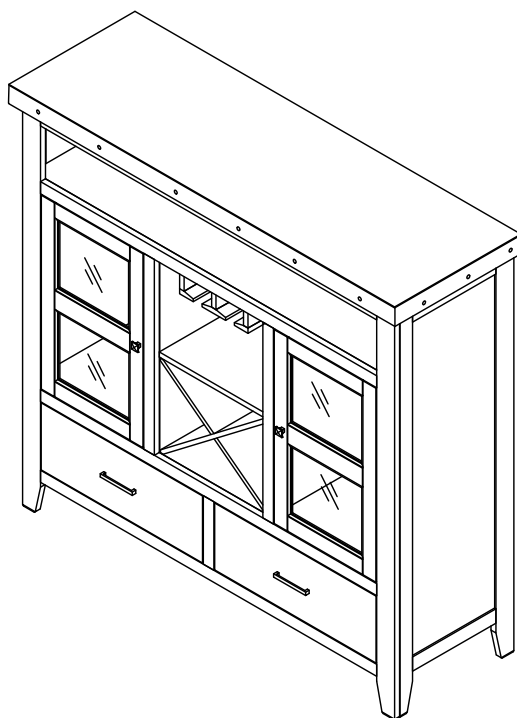

HOUS

1143-5518

SERVER

SKU# 42811439

Step	Code	HARDWARE LIST / LISTE DE QUINCAILLERIE	Q'TY
1	C	Metal Brace 	2 pcs 2 pièces
	D	Secure Band 	1 pc 1 pièce
	E	Screw Ø9 x Ø4 x 50mm 	1 pc 1 pièce
	F	Screw Ø9 x Ø4 x 15mm 	1 pc 1 pièce

	PART LIST/LISTE DE PIÈCES	QTY'
A	Server 	1 pc 1 pièce
B	Wine Rack 	2 pcs 2 pièces

TOOLS REQUIRED (NOT PROVIDED)

Phillips Screwdriver

ASSEMBLY COMPLETED

Hardware Pack Location(s):

HOUS

1143-5518

SERVER