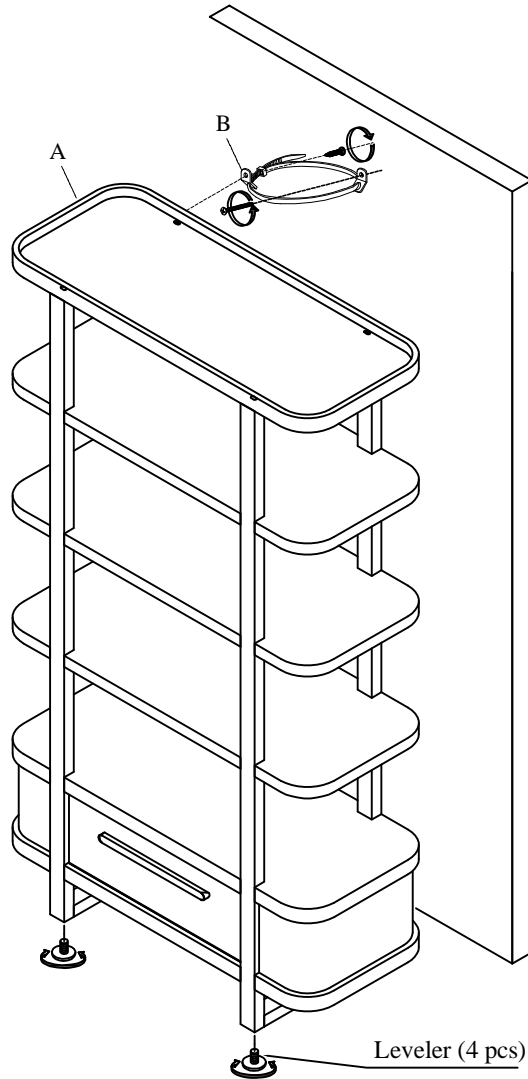

This product is manufactured by PULA for **Rooms To Go**

*** Caution: Please read all instructions carefully before starting the assembly process. These parts are cumbersome and heavy. Therefore, two people are recommended in order to prevent personal injury and ensure the parts are not damaged during the assembly.

*** Remark: DO NOT fully tighten all bolts until assembly is completed.

Code	PARTS LIST :		
A	China Display		1Pc

Code	HARDWARE LIST		
B		FURNITURE TIPPING RESTRAINT	1Set
Tool Required (not provided)			
		Phillip Screwdriver	

Remark:
Leveler are pre-installed
on leg.

Hardware Pack Location (s):

3770-305 China Display , **SKU: 42837700**