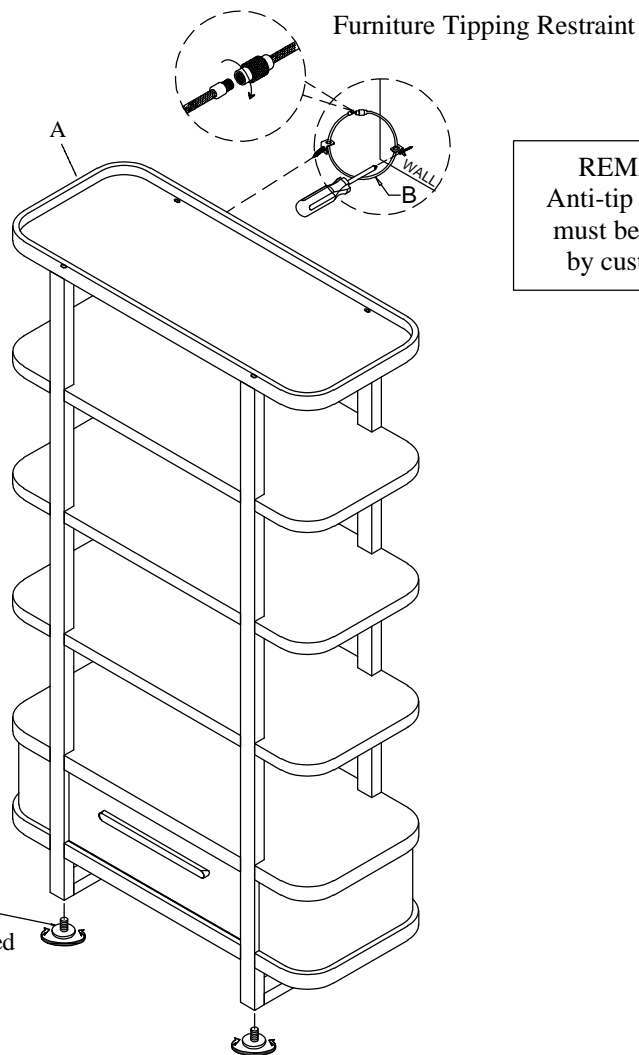

# ASSEMBLY INSTRUCTION

CAVS: 4770-305 China Display

SKU: 42847725

Version#1 - 04/11/2025

This product is manufactured by CAVS for **Rooms To Go**

\*\*\* Caution: Please read all instructions carefully before starting the assembly process. These parts are cumbersome and heavy. Therefore, two people are recommended in order to prevent personal injury and ensure the parts are not damaged during the assembly.

\*\*\* Remark: DO NOT fully tighten all bolts until assembly is completed.

Code	PARTS LIST :		
A	China Display		1Pc

Code	HARDWARE LIST		
B		FURNITURE TIPPING RESTRAINT	1Set
Tool Required (not provided)			
		Phillip Screwdriver	

**REMARK:**  
Anti-tip hardware must be installed by customer.

Leveler (4 pcs)  
Remark:  
Leveler are pre-installed on leg.

**Hardware Pack Location (s):**  
4770-305 China Display , SKU: 42847725