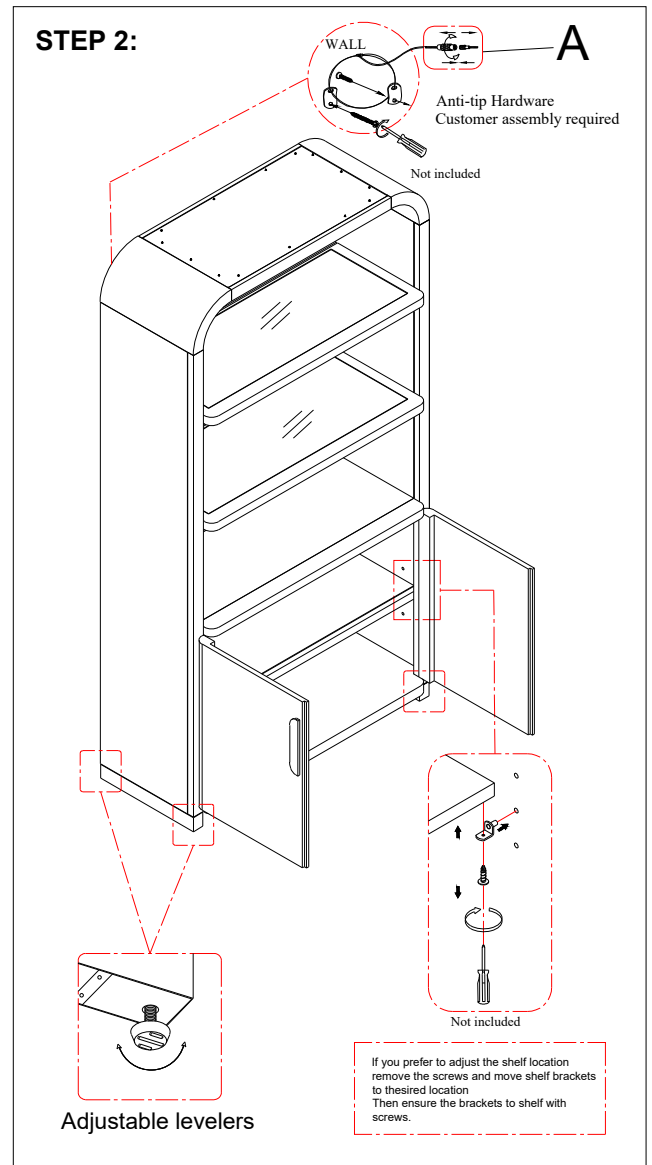

Step	Code	Hardware	Q'TY
1	A	Anti-Tip Kit	1 Pc

Tool Required: Phillips screwdriver
(not provided)

PARTS LIST

1. Cabinet - 1 Pc

2. Shelf Glass - 2 Pcs

Hardware Pack Locations:

5880-01 Display Cabinet, SKU# 42858805