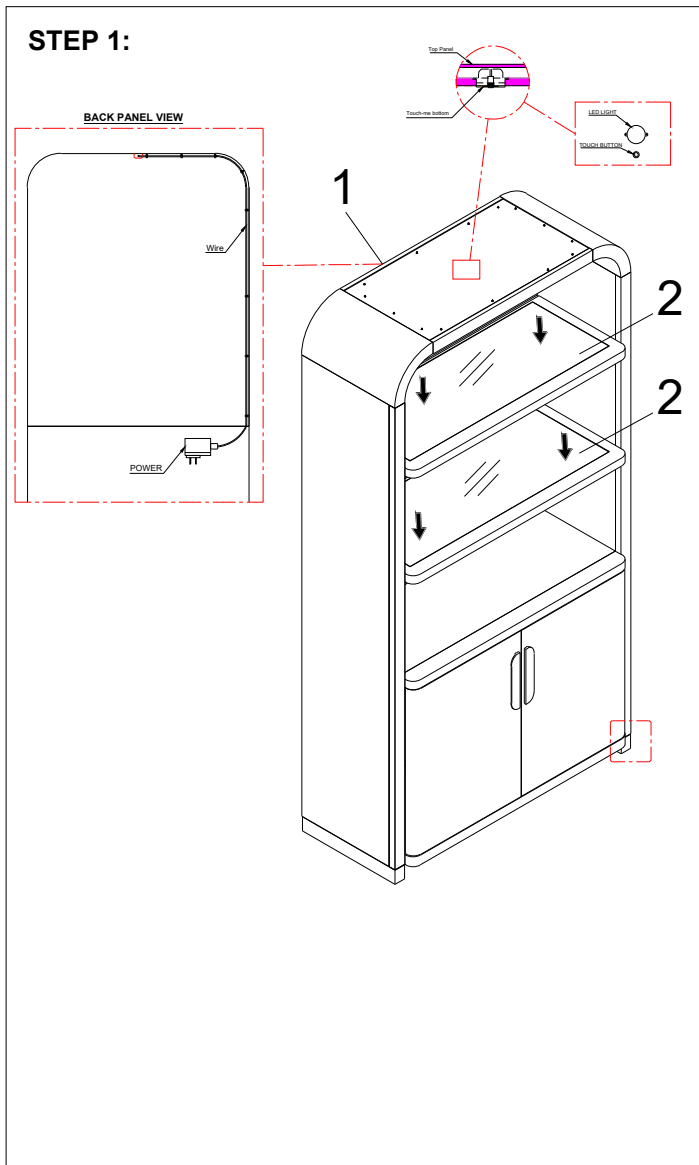

Step	Code	Hardware	Q'TY
1	A	Anti-Tip Kit	1 Pc

Tool Required: Phillips screwdriver
(not provided)

PARTS LIST

1. Cabinet - 1 Pc

2. Shelf Glass - 2 Pcs

Hardware Pack Locations:

5880-01 Display Cabinet, SKU# 42858805