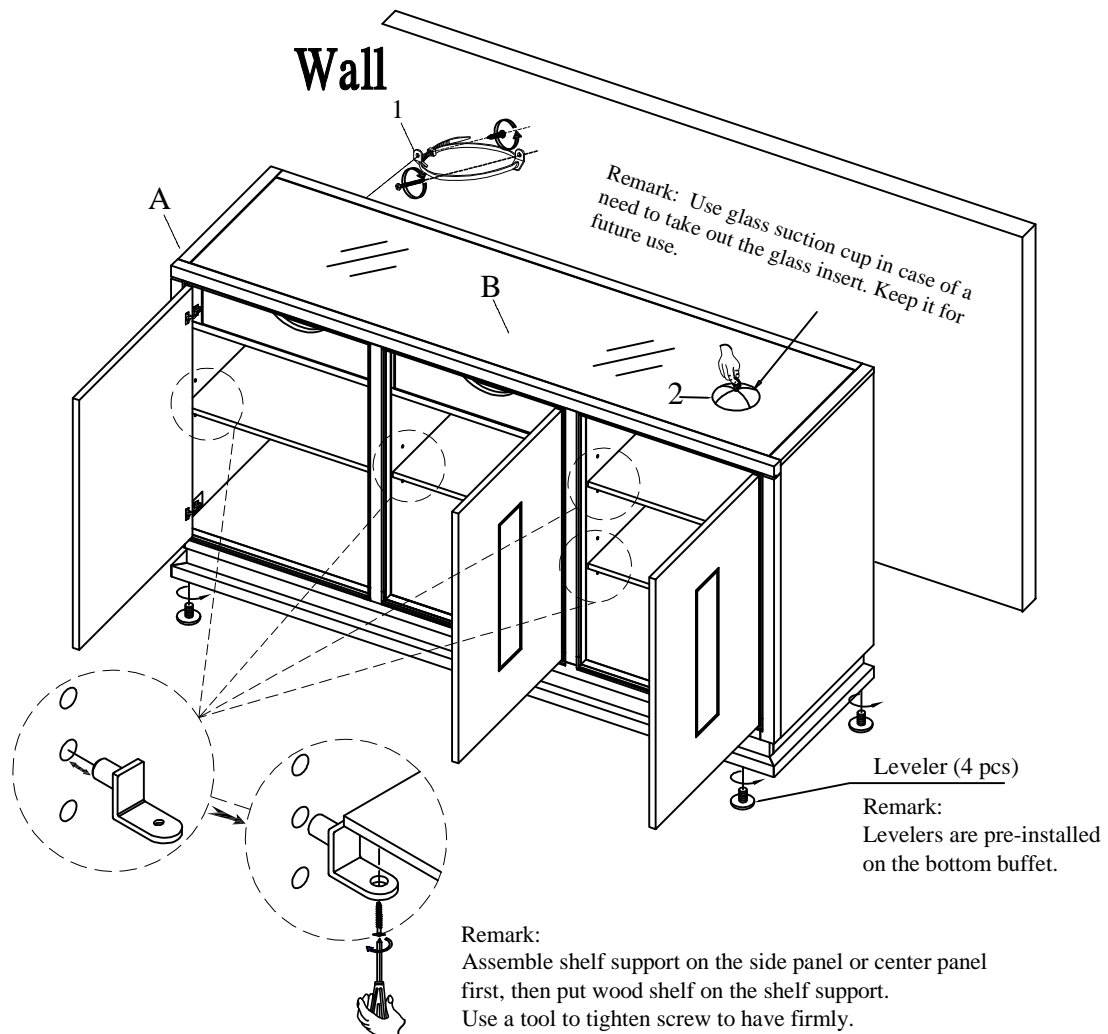

This product is manufactured by PULA for Rooms To Go

*** Caution: Please read all instructions carefully before starting the assembly process. These parts are cumbersome and heavy. Therefore, two people are recommended in order to prevent personal injury and ensure the parts are not damaged during the assembly.

*** Remark: DO NOT fully tighten all bolts until assembly is completed.

Code	PARTS LIST :		
A	3 DOOR BUFFET		1Pc
B	TOP GLASS (1610*414*5)		1Pc

Code	HARDWARE LIST		
1		FURNITURE TIPPING RESTRAINT	1Set
2		Glass suction cup	1
Tool Required (not provided)			
		Phillip Screwdriver	