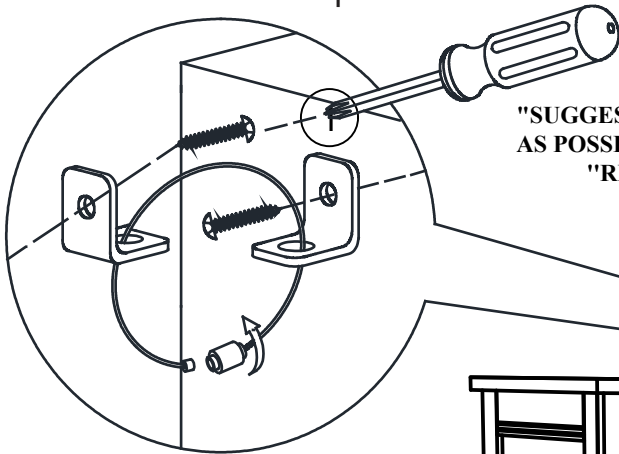

# ASSEMBLY INSTRUCTIONS

ITCO 4265- SB SIDE BOARD SKU# 42942652

Manufactured for Rooms To Go.

Thank you for purchasing this quality product. Be sure to check all packing material for small parts which may have come loose inside carton during shipment. Identify and count all parts and compare with the hardware list as below:

	No.	Picture	Description	Dimension	Qty
Hardware List	①		Furniture tipping restraint		1 Set
	No.		Description		Qty
Parts List	A	Cabinet			1 Pc

## STEP 1

Screwdriver - Not provided

"SUGGEST POSITIONING THE TIPPING STRAP AS CLOSE AS POSSIBLE TO THE TOP CENTER BACK OF THE CASE"  
 "REFER TO TIPPING KIT MANUFACTURER'S INSTRUCTIONS FOR ATTACHMENT"

## PARTS DETAIL

Note : Adjust leveler to stabilize