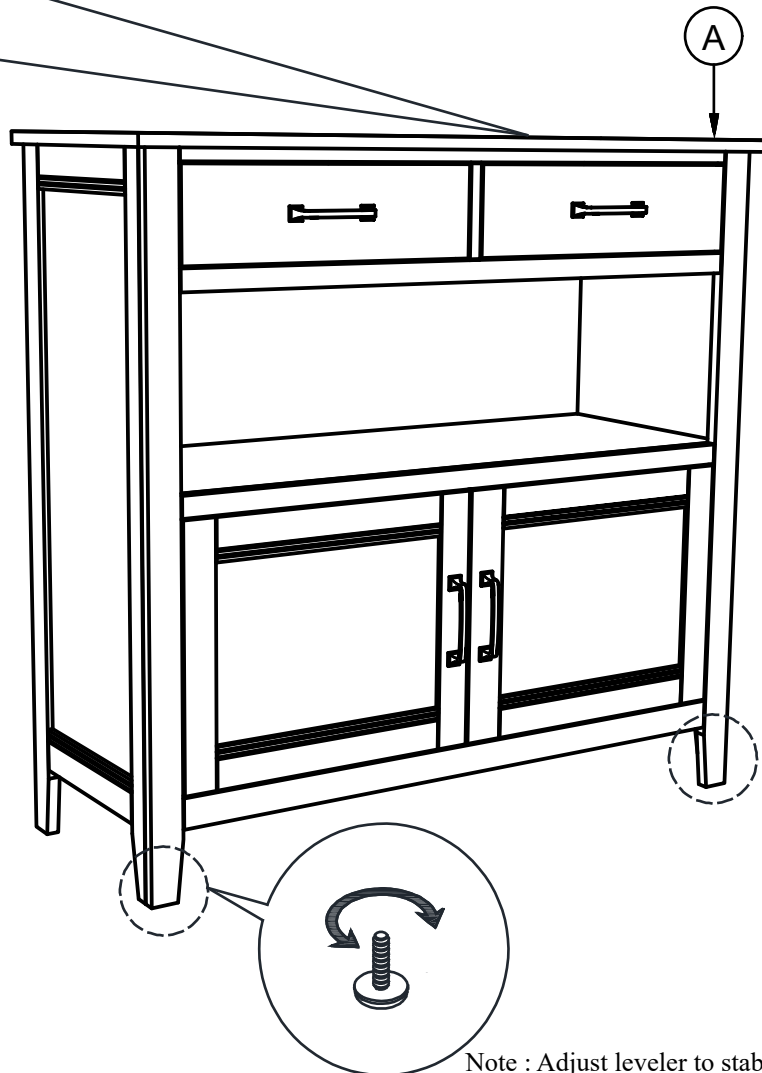

# ASSEMBLY INSTRUCTIONS

ITCO 4265- SB SIDE BOARD SKU# 42942652

Manufactured for Rooms To Go.

Thank you for purchasing this quality product. Be sure to check all packing material for small parts which may have come loose inside carton during shipment. Identify and count all parts and compare with the hardware list as below:

	No.	Picture	Description	Dimension	Qty
Hardware List	①		Furniture tipping restraint		1 Set
	No.		Description		Qty
Parts List	A	Cabinet			1 Pc

## STEP 1

Screwdriver - Not provided

"SUGGEST POSITIONING THE TIPPING STRAP AS CLOSE AS POSSIBLE TO THE TOP CENTER BACK OF THE CASE"  
 "REFER TO TIPPING KIT MANUFACTURER'S INSTRUCTIONS FOR ATTACHMENT"