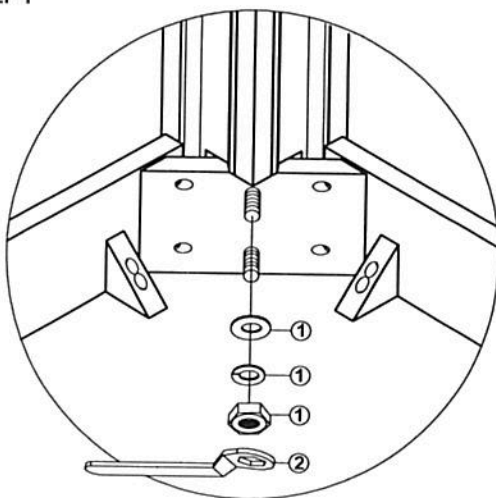

ASSEMBLY INSTRUCTIONS

GRVE 210-GT2 COUNTER HIGH GATHERING TABLE

SKU: 43027108

Thank you for purchasing this quality product . Be sure to check all packing material carefully for small parts which may have come loose inside the carton during shipment . Identify and count all parts and compare with the parts list below .

HARDWARE LIST :				QTY
1	Flat Washer	Ø5/16"x 3/4"		8pcs
1	Spring Washer	Ø5/16"x 1/2"		8pcs
1	Hex- Nut	Ø5/16"x 1/2"		8pcs
2	Wrench	3-1/2"x 1/2"		1pc

PARTS LIST:		QTY
A	Table Top	 1pc
B	Table Leg	 4pcs

STEP 1