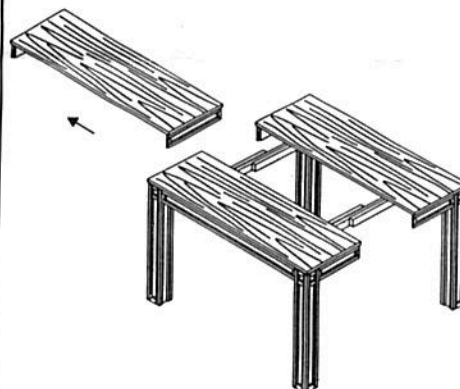

ASSEMBLY INSTRUCTIONS

GRVE 210-GT2 COUNTER HIGH GATHERING TABLE

SKU: 43027108

Thank you for purchasing this quality product . Be sure to check all packing material carefully for small parts which may have come loose inside the carton during shipment . Identify and count all parts and compare with the parts list below .

HARDWARE LIST :				QTY
1	Flat Washer	Ø5/16"x 3/4"		8pcs
1	Spring Washer	Ø5/16"x 1/2"		8pcs
1	Hex- Nut	Ø5/16"x 1/2"		8pcs
2	Wrench	3-1/2"x 1/2"		1pc

PARTS LIST:		QTY
A	Table Top	1pc
B	Table Leg	4pcs

STEP 1

Remove Wood Block

STEP 2

STEP 3

STEP 4

MADE IN VIETNAM