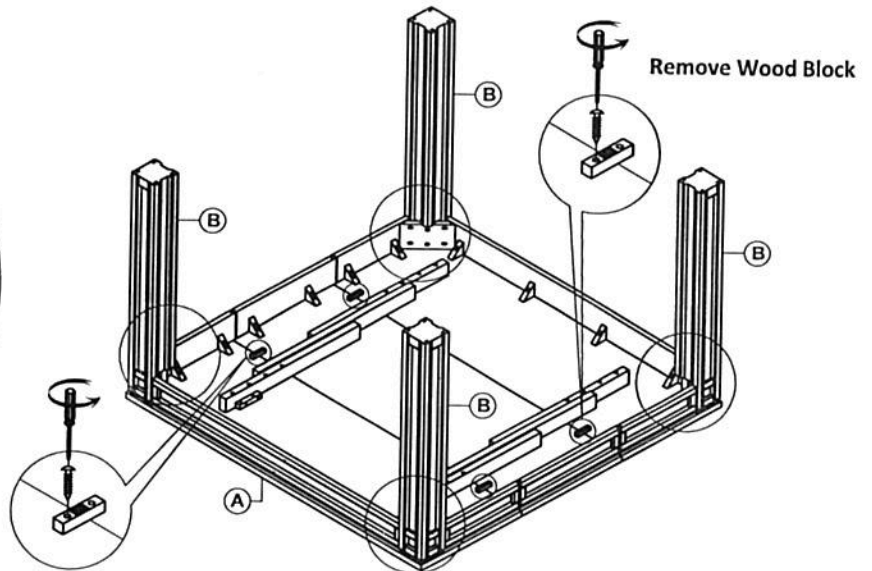

ASSEMBLY INSTRUCTIONS

GRVE 210-GT2 COUNTER HIGH GATHERING TABLE

SKU: 43027108

Thank you for purchasing this quality product . Be sure to check all packing material carefully for small parts which may have come loose inside the carton during shipment . Identify and count all parts and compare with the parts list below .

HARDWARE LIST :				QTY
1	Flat Washer	Ø5/16"x 3/4"		8pcs
1	Spring Washer	Ø5/16"x 1/2"		8pcs
1	Hex- Nut	Ø5/16"x 1/2"		8pcs
2	Wrench	3-1/2"x 1/2"		1pc

PARTS LIST:		QTY
A	Table Top	 1pc
B	Table Leg	 4pcs

STEP 1