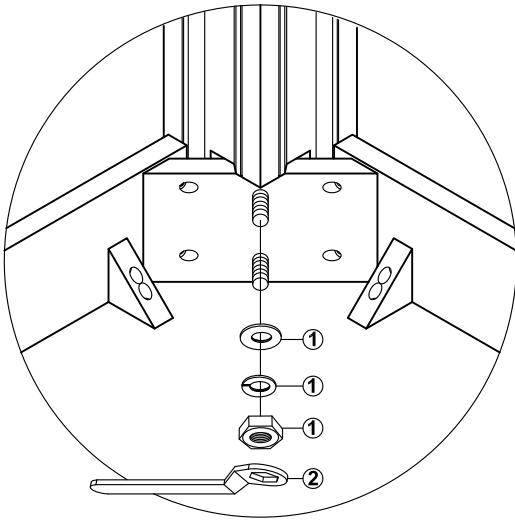

HARDWARE LIST :				QTY
1	Flat Washer	Ø5/16"x 3/4"		8pcs
1	Spring Washer	Ø5/16"x 1/2"		8pcs
1	Hex- Nut	Ø5/16"x 1/2"		8pcs
2	Wrench	3-1/2"x 1/2"		1pc

PARTS LIST:			QTY
A	Table Top		1pc
B	Table Leg		4pcs

ASSEMBLY COMPLETED

# ASSEMBLY INSTRUCTIONS

GRVE 210-GT GATHERING TABLE

SKU: 43127100

GRVE 2716-GT COUNTER TABLE W/BUTTERFLY LEAF

SKU: 43027160

GRVE 3716-GT COUNTER TABLE W/BUTTERFLY LEAF

SKU: 43037161

Thank you for purchasing this quality product. Be sure to check all packing material carefully for small parts which may have come loose inside the carton during shipment. Identify and count all parts and compare with part list below.

## STEP 1