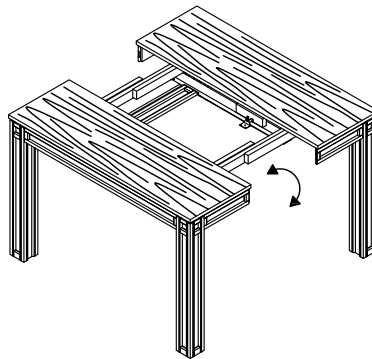

Manufactured by GRVE for Rooms To Go

ASSEMBLY INSTRUCTIONS

GRVE 210-GT GATHERING TABLE

SKU: 43127100

GRVE 2716-GT COUNTER TABLE W/BUTTERFLY LEAF

SKU: 43027160

GRVE 3716-GT COUNTER TABLE W/BUTTERFLY LEAF

SKU: 43037161

Thank you for purchasing this quality product. Be sure to check all packing material carefully for small parts which may have come loose inside the carton during shipment. Identify and count all parts and compare with part list below.

STEP 1

STEP 2

STEP 3

STEP 4