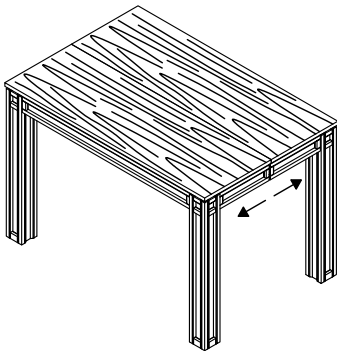

Manufactured by GRVE for Rooms To Go

ASSEMBLY INSTRUCTIONS

GRVE 210-GT GATHERING TABLE

SKU: 43127100

GRVE 2716-GT COUNTER TABLE W/BUTTERFLY LEAF

SKU: 43027160

GRVE 3716-GT COUNTER TABLE W/BUTTERFLY LEAF

SKU: 43037161

Thank you for purchasing this quality product. Be sure to check all packing material carefully for small parts which may have come loose inside the carton during shipment. Identify and count all parts and compare with part list below.

STEP 1

STEP 2

STEP 3

STEP 4