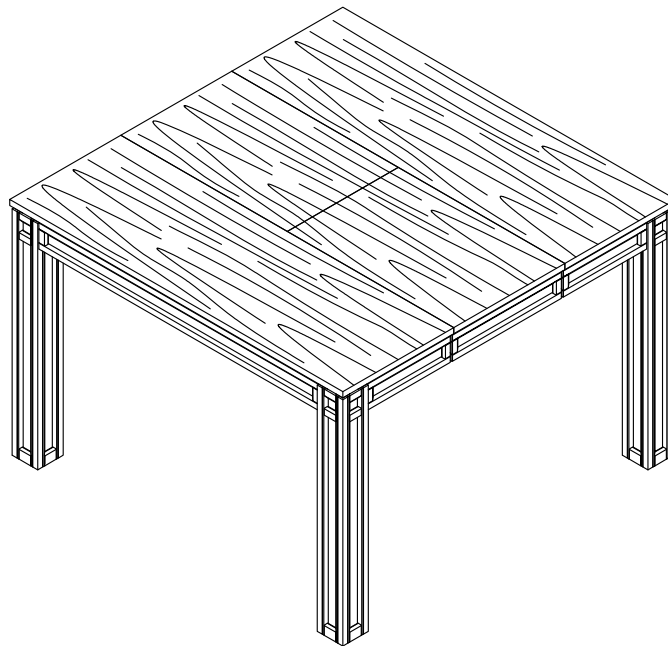

ASSEMBLY COMPLETED

Hardware Pack Location(S): Underneath table bottom

210-GT GATHERING TABLE SKU: 43127100
2716-GT COUNTER TABLE W/BUTTERFLY LEAF SKU: 43027160
3716-GT COUNTER TABLE W/BUTTERFLY LEAF SKU: 43037161