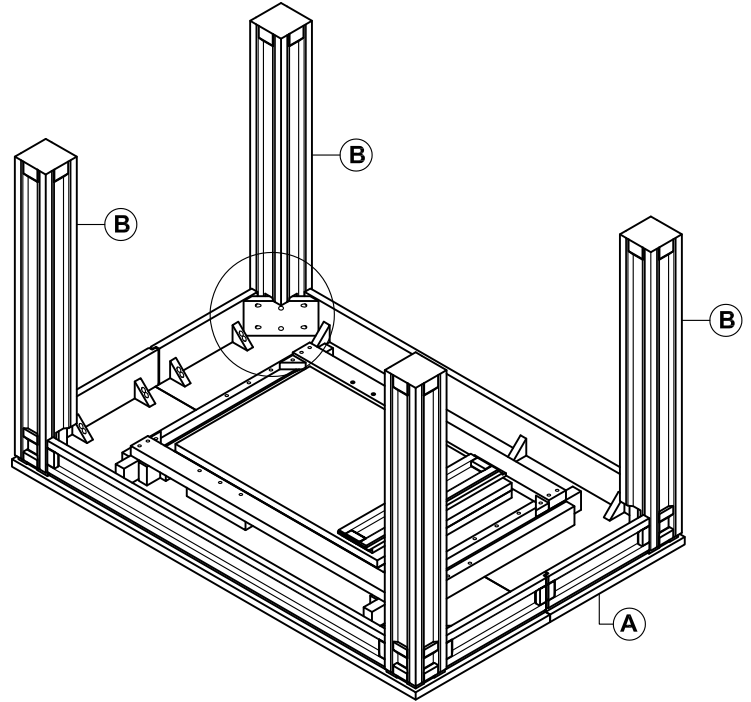

# ASSEMBLY INSTRUCTIONS

GRVE 210-GT GATHERING TABLE

SKU: 43127100

GRVE 2716-GT COUNTER TABLE W/BUTTERFLY LEAF

SKU: 43027160

GRVE 3716-GT COUNTER TABLE W/BUTTERFLY LEAF

SKU: 43037161

Thank you for purchasing this quality product. Be sure to check all packing material carefully for small parts which may have come loose inside the carton during shipment. Identify and count all parts and compare with part list below.

## STEP 1