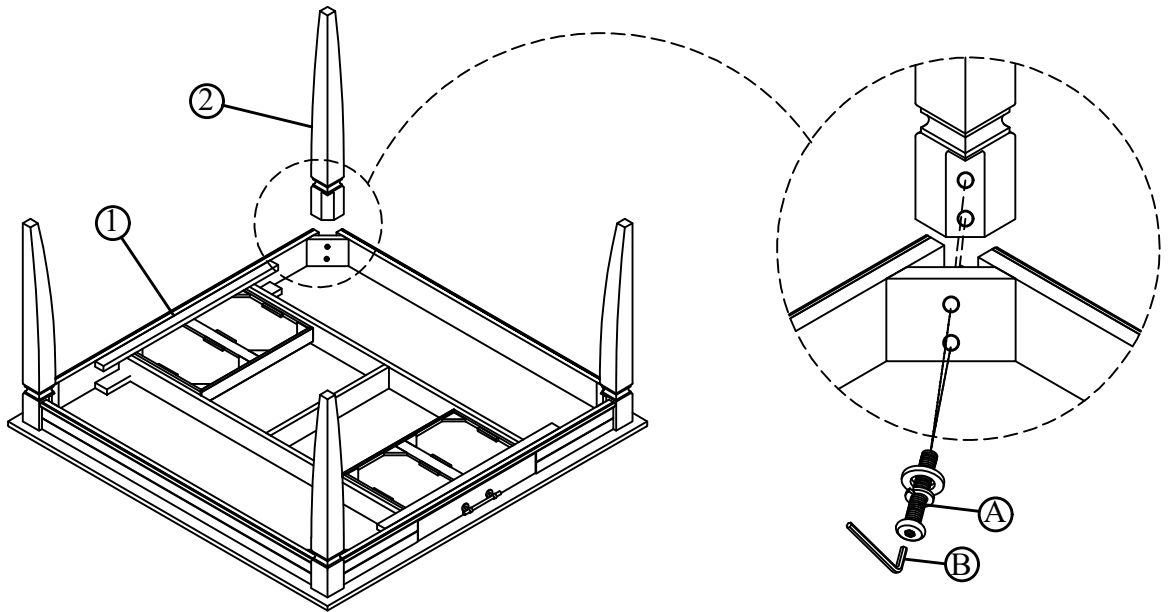

Manufactured for Rooms To Go

ASSEMBLY INSTRUCTIONS

MIYO 6709-16 COUNTER HEIGHT LEG TABLE SKU# 43167091
MIYO 6719-16 COUNTER HEIGHT LEG TABLE SKU# 43167192

Caution: Please read instructions thoroughly before unpacking assembly parts. Sharp, exposed staple tips can cause injury, therefore, for your protection, please remove any exposed staple used in packing.

1. We recommend that you should assemble this product with the assistance of another person; this will make assembly easier, and will help to eliminate damage to the product or injury to persons during assembly.
2. Be sure to check all packing materials carefully for small parts that may have come loose inside the carton during shipment.
3. Please do not over tighten screws or bolts.
4. Please put all parts on a non-abrasive floor before assembly, and follow the assembly steps to assemble your newly purchased product correctly and efficiently.

HARDWARE LISTS			
NO.	OUTLOOK	SIZE	QTY
A		JCBC Bolt 5/16"*18*2-3/4"	8PCS
		Lock washer 5/16"	8PCS
		Flat washer 5/16"x19mm*2mm	8PCS
B		Allen key 4mm	1PC

PART LISTS			
NO.	Sketch	Description	Q'TY
1		TABLE TOP	1PC
2		TABLE LEG	4PCS

STEP 1

Completed