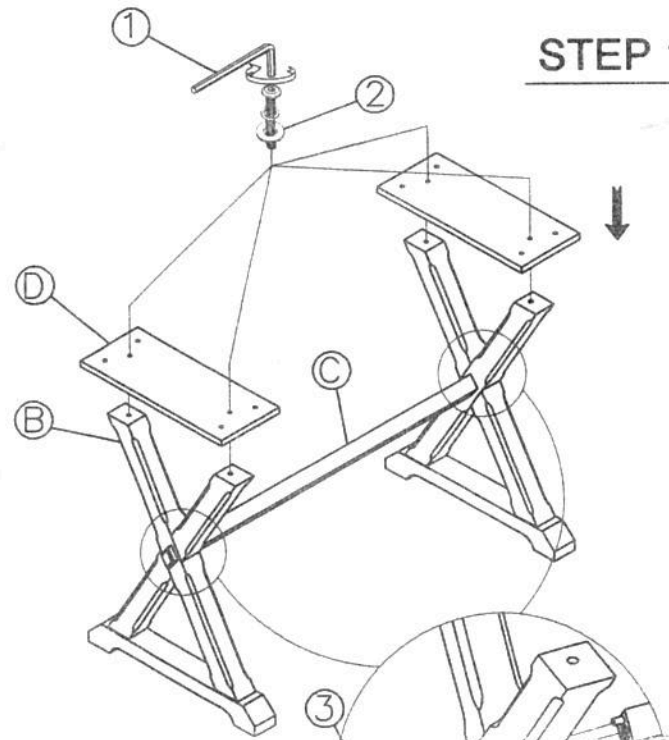

ASSEMBLY INSTRUCTION

LTVJ SKU#: 43207592
43237595

CNT HT TRESTLE TABLE

759-7BR
3759-7BR

Thank you for purchasing this quality product. Be sure to check all packing material carefully for small parts, which may have come loose inside the carton during shipment. Identify and count all parts and compare with the part list below.

STEP 1

No.	Parts List		
A		Table Top	1 piece
B		Table Legs	2 pieces
C		Stretcher	1 piece
D		Mounting Plates	2 pieces
E		Wood Plugs	2 pieces

Hardware List			
1		ALLEN KEY (L57 * 4MM)	1 piece
2		BOLT Ø5/16" * 1-1/2"	12 pieces
		SPRING WASHER Ø5/16" * 13mm	12 pieces
		FLAT WASHER Ø5/16" * 19mm * 2mm	12 pieces
3		BOLT Ø1/4" * 2-3/4"	2 pieces
		SPRING WASHER Ø1/4" * 10mm	2 pieces
		FLAT WASHER Ø1/4" * 16mm * 2mm	2 pieces