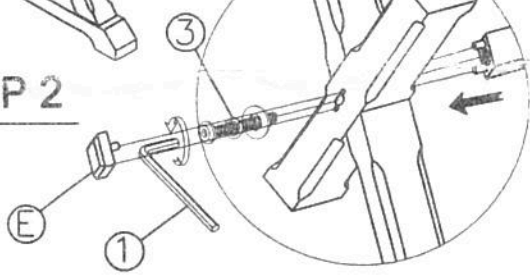

ASSEMBLY INSTRUCTION

LTVJ SKU#: 43207592
43237595

CNT HT TRESTLE TABLE

759-7BR
3759-7BR

Thank you for purchasing this quality product. Be sure to check all packing material carefully for small parts, which may have come loose inside the carton during shipment. Identify and count all parts and compare with the part list below.

STEP 1

No.	Parts List		
A		Table Top	1 piece
B		Table Legs	2 pieces
C		Stretcher	1 piece
D		Mounting Plates	2 pieces
E		Wood Plugs	2 pieces

Hardware List			
1		ALLEN KEY (L57 * 4MM)	1 piece
2		BOLT Ø5/16" * 1-1/2"	12 pieces
		SPRING WASHER Ø5/16" * 13mm	12 pieces
		FLAT WASHER Ø5/16" * 19mm * 2mm	12 pieces
3		BOLT Ø1/4" * 2-3/4"	2 pieces
		SPRING WASHER Ø1/4" * 10mm	2 pieces
		FLAT WASHER Ø1/4" * 16mm * 2mm	2 pieces

STEP 2

STEP 3

CLEANING INSTRUCTION: Clear with a soft cloth and warm water with a diluted mild detergent. Follow with a soft cloth and clear water rinse. Then dry thoroughly with a soft cloth.

MADE IN VIETNAM