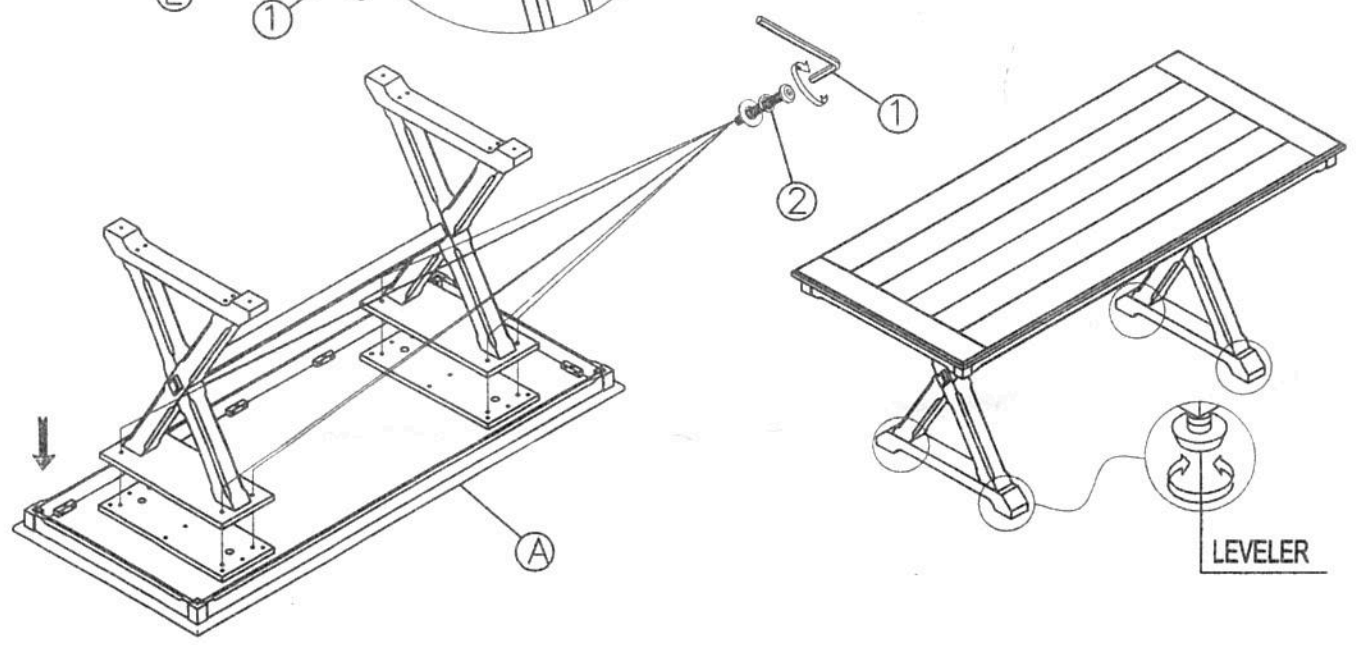

STEP 3

CLEANING INSTRUCTION: Clear with a soft cloth and warm water with a diluted mild detergent. Follow with a soft cloth and clear water rinse. Then dry thoroughly with a soft cloth.

MADE IN VIETNAM