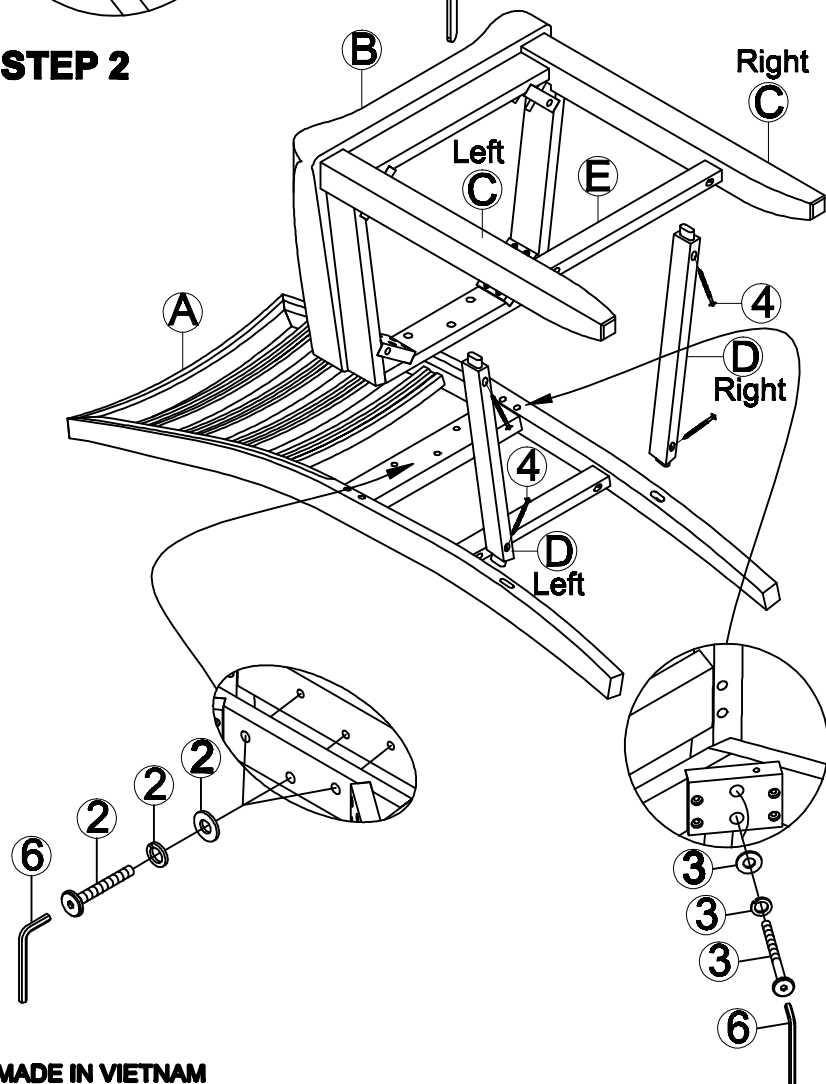

# ASSEMBLY INSTRUCTIONS

DESCRIPTION : LADDER BACK COUNTER CHAIR

ITEM: 210-CC

SKU: 43427106

Thank you for purchasing this quality product . Be sure to check all packing material carefully for small parts which may have come loose inside the carton during shipment .Identify and count all parts and compare with the parts list below .

## STEP 1

### PARTS LIST :

		QTY
A	Chair Back Frame	1pc
B	Seat Frame	1pc
C	Chair Legs Left-Right	2pcs
D	Side Stretcher Left-Right	2pcs
E	Front Stretcher	1pc

### HARDWARE LIST :

		QTY
①	Hex-Nut $\phi 5/16"$	4pcs
①	Spring Washer $\phi 5/16" \times 1/2"$	4pcs
①	Flat Washer $\phi 5/16" \times 3/4"$	4pcs
②	Bolt $\phi 1/4" \times 21 \times 1-1/2"$	3pcs
②	Spring Washer $\phi 5/16" \times 1/2"$	3pcs
②	Flat Washer $\phi 5/16" \times 3/4"$	3pcs
③	Bolt $\phi 1/4" \times 21 \times 3-3/8"$	4pcs
③	Spring Washer $\phi 5/16" \times 1/2"$	4pcs
③	Flat Washer $\phi 5/16" \times 3/4"$	4pcs
④	Screw $\phi 8 \times \phi 4 \times 2"$	6pcs
⑤	Wrench 3-1/2" x 1/2"	1pc
⑥	Allen Key 1/8"	1pc