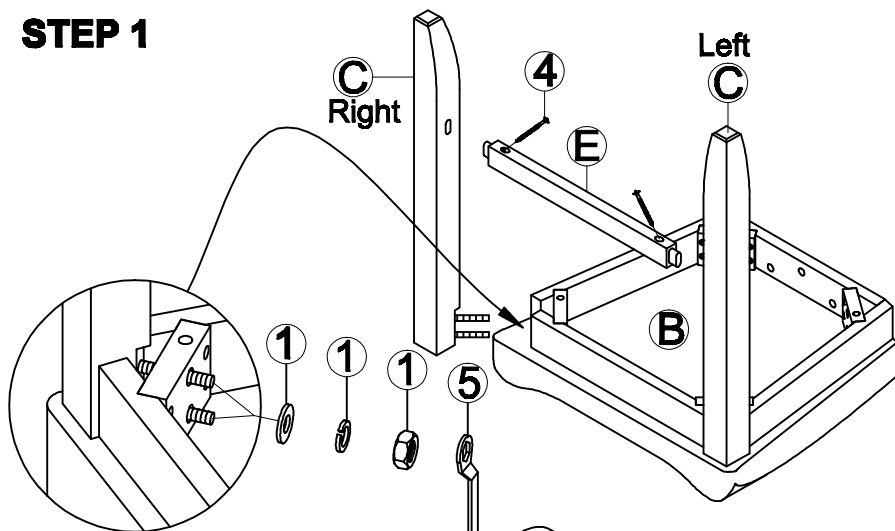

# ASSEMBLY INSTRUCTIONS

DESCRIPTION : LADDER BACK COUNTER CHAIR

ITEM: 210-CC

SKU: 43427106

Thank you for purchasing this quality product . Be sure to check all packing material carefully for small parts which may have come loose inside the carton during shipment .Identify and count all parts and compare with the parts list below .

## STEP 1

## STEP 2

### PARTS LIST :

		QTY
A	Chair Back Frame	1pc
B	Seat Frame	1pc
C	Chair Legs Left-Right	2pcs
D	Side Stretcher Left-Right	2pcs
E	Front Stretcher	1pc