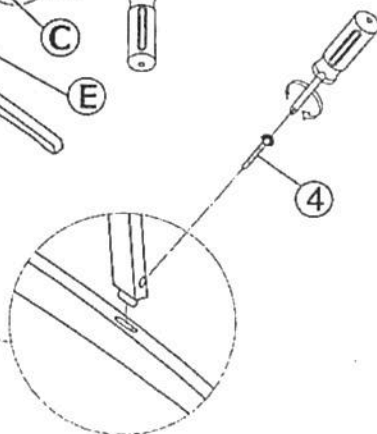

ASSEMBLY INSTRUCTION

LTVJ SKU#: 43407596
43437599

CNT HEIGHT STOOL

759-6BR
3759-6BR

Thank you for purchasing this quality product. Be sure to check all packing material carefully for small parts, which may have come loose inside the carton during shipment. Identify and count all parts and compare with the part list below.

STEP 1

STEP 2

STEP 3

STEP 4

No.	Parts List		
A		Chair Back	1 piece
B		Seat and Cushion	1 piece
C		Stretcher and metal (front)	1 piece
D		Left Stretcher	1 piece
E		Right Stretcher	1 piece
F		Left Front Leg	1 piece
G		Right Front Leg	1 piece

Hardware List			
1		ALLEN KEY (L57 * 4MM)	1 piece
2		BOLT Ø1/4" * 1-1/2"	2 pieces
		SPRING WASHER Ø1/4"	2 pieces
		FLAT WASHER Ø1/4" * 19mm * 2mm	2 pieces
3		BOLT Ø5/16" * 3"	8 pieces
		SPRING WASHER Ø5/16"	8 pieces
		FLAT WASHER Ø5/16" * 19mm * 2mm	8 pieces
4		WOOD SCREW M4 * 1-1/2"	6 pieces