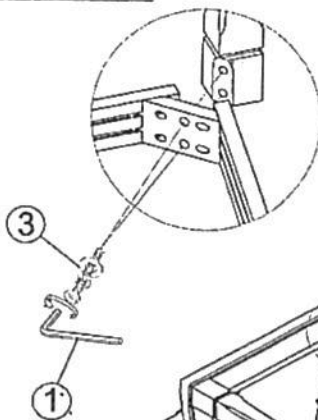

ASSEMBLY INSTRUCTION

LTVJ SKU#: 43407596
43437599

CNT HEIGHT STOOL

759-6BR
3759-6BR

Thank you for purchasing this quality product. Be sure to check all packing material carefully for small parts, which may have come loose inside the carton during shipment. Identify and count all parts and compare with the part list below.

STEP 1

STEP 2

STEP 3

STEP 4

No.	Parts List		
A		Chair Back	1 piece
B		Seat and Cushion	1 piece
C		Stretcher and metal (front)	1 piece
D		Left Stretcher	1 piece
E		Right Stretcher	1 piece
F		Left Front Leg	1 piece
G		Right Front Leg	1 piece

Hardware List			
1		ALLEN KEY (L57 * 4MM)	1 piece
2		BOLT Ø1/4" * 1-1/2"	2 pieces
		SPRING WASHER Ø1/4"	2 pieces
		FLAT WASHER Ø1/4" * 19mm * 2mm	2 pieces
3		BOLT Ø5/16" * 3"	8 pieces
		SPRING WASHER Ø5/16"	8 pieces
		FLAT WASHER Ø5/16" * 19mm * 2mm	8 pieces
4		WOOD SCREW M4 * 1-1/2"	6 pieces