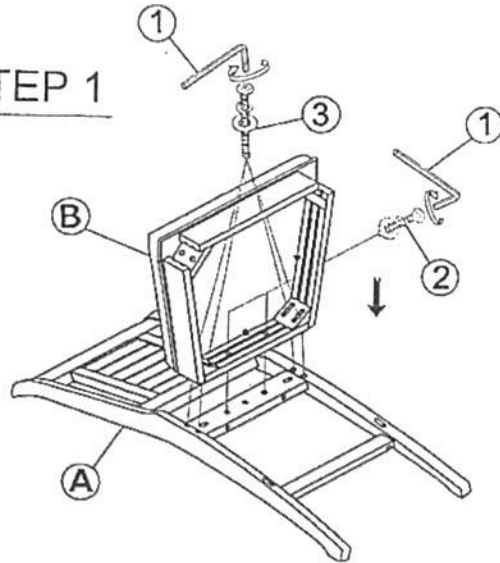

ASSEMBLY INSTRUCTION

LTVJ SKU#: 43407596
43437599

CNT HEIGHT STOOL

759-6BR
3759-6BR

Thank you for purchasing this quality product. Be sure to check all packing material carefully for small parts, which may have come loose inside the carton during shipment. Identify and count all parts and compare with the part list below.

STEP 1

STEP 2

STEP 3

STEP 4

No.	Parts List		
A		Chair Back	1 piece
B		Seat and Cushion	1 piece
C		Stretcher and metal (front)	1 piece
D		Left Stretcher	1 piece
E		Right Stretcher	1 piece
F		Left Front Leg	1 piece
G		Right Front Leg	1 piece

Hardware List			
1		ALLEN KEY (L57 * 4MM)	1 piece
2		BOLT Ø1/4" * 1-1/2"	2 pieces
		SPRING WASHER Ø1/4"	2 pieces
		FLAT WASHER Ø1/4" * 19mm * 2mm	2 pieces
3		BOLT Ø5/16" * 3"	8 pieces
		SPRING WASHER Ø5/16"	8 pieces
		FLAT WASHER Ø5/16" * 19mm * 2mm	8 pieces
4		WOOD SCREW M4 * 1-1/2"	6 pieces