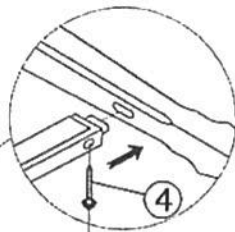

ASSEMBLY INSTRUCTION

LTVJ SKU#: 43407596
43437599

CNT HEIGHT STOOL

759-6BR
3759-6BR

Thank you for purchasing this quality product. Be sure to check all packing material carefully for small parts, which may have come loose inside the carton during shipment. Identify and count all parts and compare with the part list below.

STEP 1

STEP 2

STEP 3

STEP 4

No.	Parts List		
A		Chair Back	1 piece
B		Seat and Cushion	1 piece
C		Stretcher and metal (front)	1 piece
D		Left Stretcher	1 piece
E		Right Stretcher	1 piece
F		Left Front Leg	1 piece
G		Right Front Leg	1 piece

Hardware List			
1		ALLEN KEY (L57 * 4MM)	1 piece
2		BOLT Ø1/4" * 1-1/2"	2 pieces
		SPRING WASHER Ø1/4"	2 pieces
		FLAT WASHER Ø1/4" * 19mm * 2mm	2 pieces
3		BOLT Ø5/16" * 3"	8 pieces
		SPRING WASHER Ø5/16"	8 pieces
		FLAT WASHER Ø5/16" * 19mm * 2mm	8 pieces
4		WOOD SCREW M4 * 1-1/2"	6 pieces