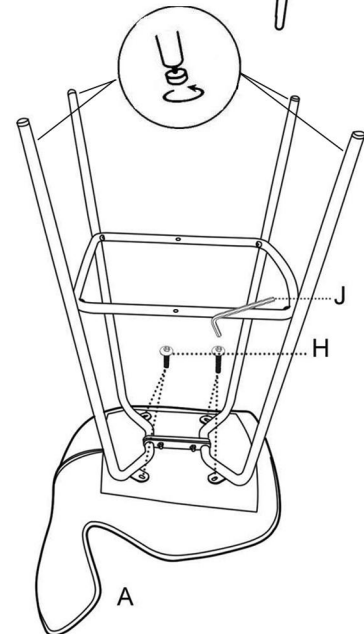

AWFC 5180

BARSTOOL

SKU#43451804

SKU#43451828

SKU#43451830

SKU#43451842

SKU#43451854

1

2

3

LIST OF PARTS

PART LIST

NO	Description	Item	Quantity
A	Seat		1
B	Right Leg		1
C	Left Leg		1
D	Footrest	 FRONT	1
E	Nut	 $\Phi 3/8"$	2
F	Bolts	 $1/4" \times 20 \times 1" L$	4
G	Bolts	 $3/8" \times 20 \times 1" L$	2
H	Bolts	 $1/4" \times 20 \times 5/8" L$	4
I	Allen Wrench	 $\Phi 1/5"$	1
J	Allen Wrench	 $\Phi 1/4"$	1
K	Spanner		1