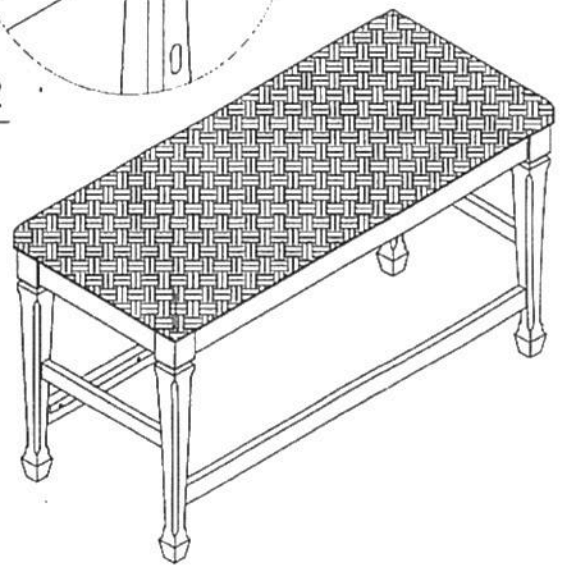

# ASSEMBLY INSTRUCTION

LTVJ SKU#: 43507598  
43537591

CNT HEIGHT BENCH

759-5BR  
3759-5BR

Thank you for purchasing this quality product. Be sure to check all packing material carefully for small parts, which may have come loose inside the carton during shipment. Identify and count all parts and compare with the part list below.

No.	Parts List		
A		Seat and cushion	1 piece
B		Left Legs	2 pieces
C		Right Legs	2 pieces
D		Front Stretchers and metal	1 piece
E		Back Stretchers	1 piece
F		Side Stretchers	2 pieces

Hardware List			
1		ALLEN KEY (L57 * 4MM)	1 piece
2		BOLT Ø5/16" * 2"	8 pieces
		SPRING WASHER Ø5/16" * 13mm	8 pieces
		FLAT WASHER Ø5/16" * 19mm * 2mm	8 pieces
3		WOOD SCREW M4 * 1-1/2"	8 pieces