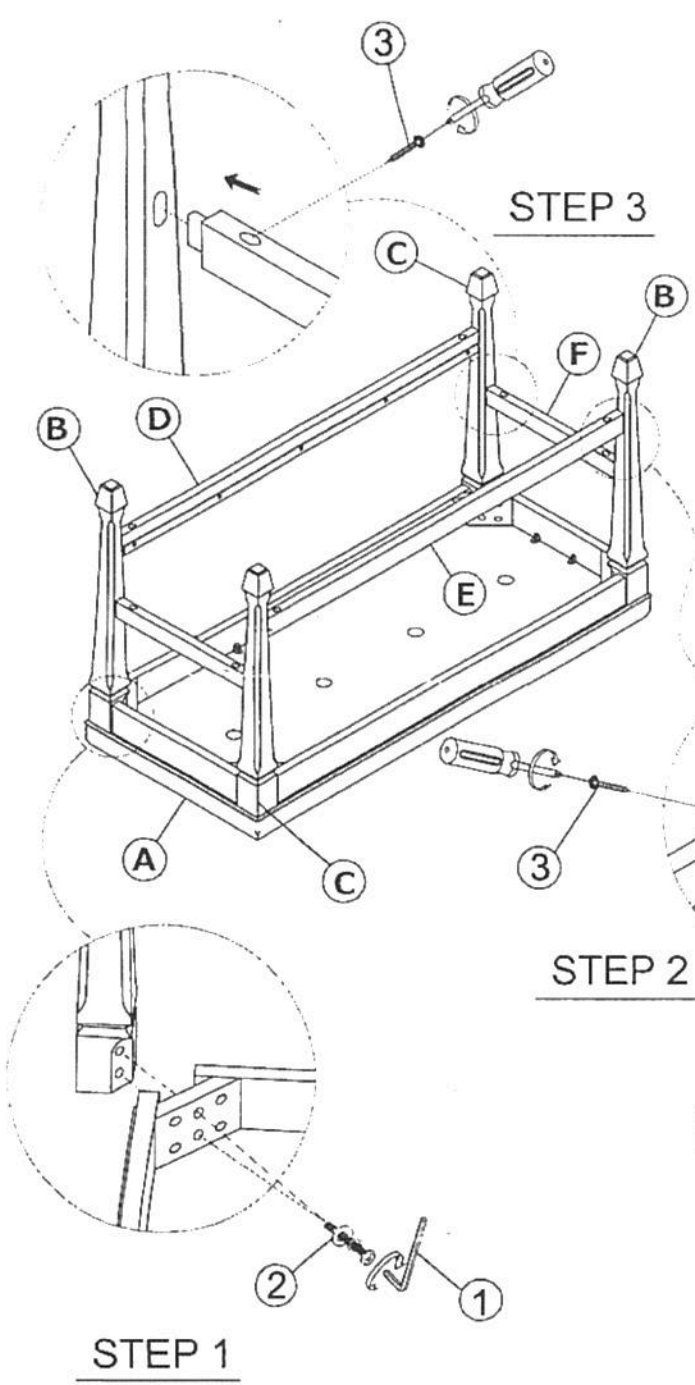

# ASSEMBLY INSTRUCTION

LTVJ SKU#: 43507598  
43537591

CNT HEIGHT BENCH

759-5BR  
3759-5BR

Thank you for purchasing this quality product. Be sure to check all packing material carefully for small parts, which may have come loose inside the carton during shipment. Identify and count all parts and compare with the part list below.

No.	Parts List		
A		Seat and cushion	1 piece
B		Left Legs	2 pieces
C		Right Legs	2 pieces
D		Front Stretchers and metal	1 piece
E		Back Stretchers	1 piece
F		Side Stretchers	2 pieces

Hardware List			
1		ALLEN KEY (L57 * 4MM)	1 piece
2		BOLT Ø5/16" * 2"	8 pieces
		SPRING WASHER Ø5/16" * 13mm	8 pieces
		FLAT WASHER Ø5/16" * 19mm * 2mm	8 pieces
3		WOOD SCREW M4 * 1-1/2"	8 pieces