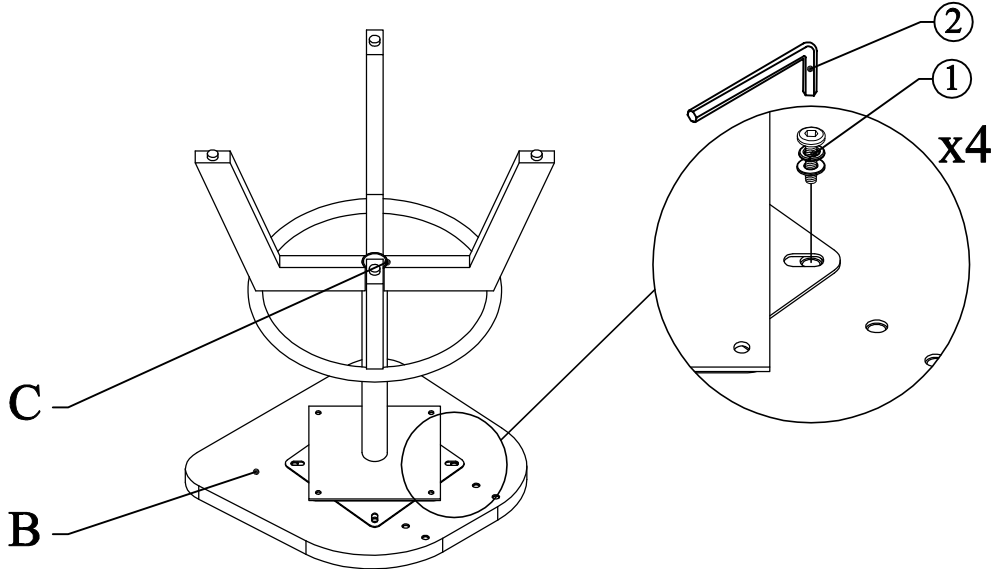

Assembly step

STEP 1

Assemble METAL CHAIR LEG WITH SWIVEL PLATE to SEAT PANEL as illustration shown.