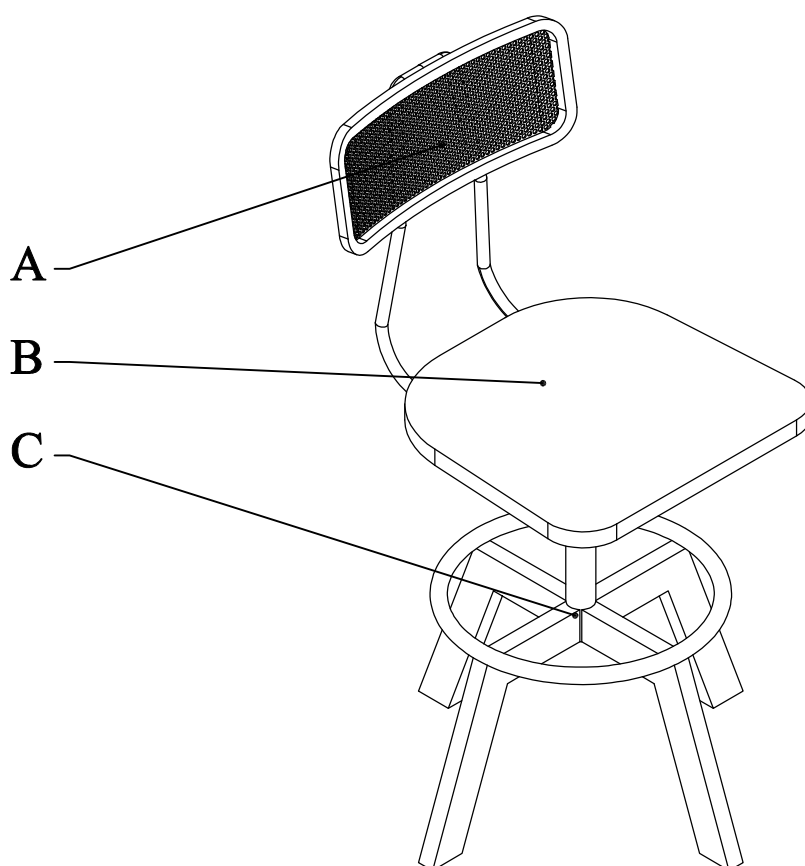

# ASSEMBLY INSTRUCTIONS

4808-4N COUNTER SWIVEL STOOL

SKU # 43648089

Thank you for purchasing this quality product. Be sure to check all packing material carefully for small parts. Which may have come loose inside the carton during shipment. Identify and count all parts and compare with the hardware list as below :

	No.	Picture	Description	Dimension	Qty
Hardware List	①		JCBB M8	8 x P1.0 x 20 [Length]	8 Pcs
	②		Allen Wrench	M4	1 Pc
Parts List	No.	Description			Qty
	A	Metal Back Rest			1 Pc
	B	Seat Panel			1 Pc
	C	Metal Chair Leg With Swivel Plate			1 Pc

## STEP 1

Assemble METAL CHAIR LEG WITH SWIVEL PLATE to SEAT PANEL as illustration shown.

## STEP 2

Assemble METAL BACK REST to SEAT PANEL as illustration shown.