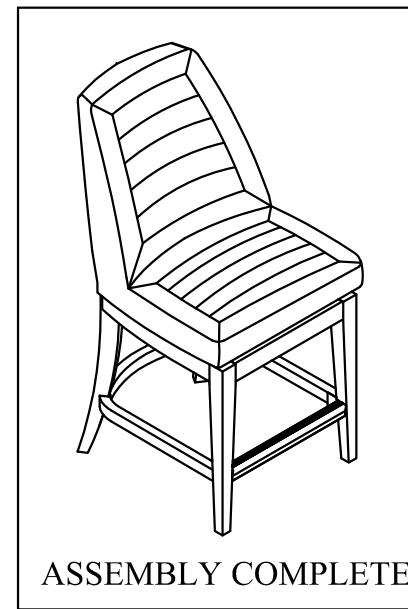

STEP 5

ASSEMBLY COMPLETE

MADE IN VIET NAM