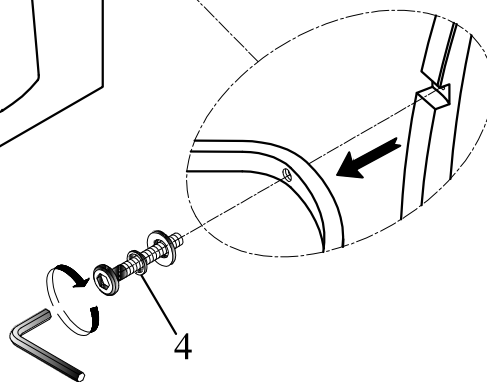

Assembly Instructions

GLOB	7780 - 3B SWIVEL STOOL - BLACK	SKU# 43677802
GLOB	7780 - 3W SWIVEL STOOL - WHITE	SKU# 43677814
GLOB	7780 - 3G SWIVEL STOOL - GRAY	SKU# 43677826
GLOB	7780 - 3R SWIVEL STOOL - RED	SKU# 43677838

Thank you for purchasing this quality product. Be sure to check all packing material carefully for small parts that may come loose inside the carton during shipment, identify and count all parts and compare with the parts list below.

STEP 3

STEP 4

STEP 5

ASSEMBLY COMPLETE

MADE IN VIET NAM