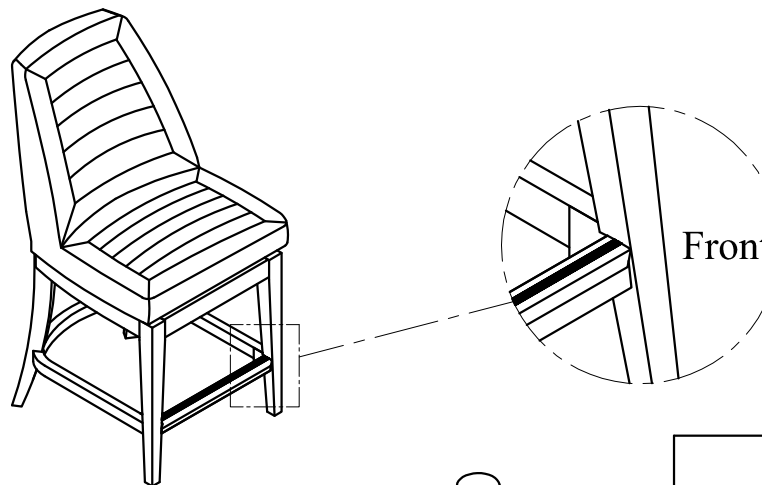

Assembly Instructions

GLOB	7780 - 3B SWIVEL STOOL - BLACK	SKU# 43677802
GLOB	7780 - 3W SWIVEL STOOL - WHITE	SKU# 43677814
GLOB	7780 - 3G SWIVEL STOOL - GRAY	SKU# 43677826
GLOB	7780 - 3R SWIVEL STOOL - RED	SKU# 43677838

Thank you for purchasing this quality product. Be sure to check all packing material carefully for small parts that may come loose inside the carton during shipment, identify and count all parts and compare with the parts list below.

STEP 3