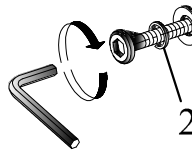

Hardware Pack Location (s) :

Swivel Stool - Black	SKU# 43677802
Swivel Stool - White	SKU# 43677814
Swivel Stool - Gray	SKU# 43677826
Swivel Stool - Red	SKU# 43677838

(DO NOT TIGHTEN ALL BOLTS BEFORE FULLY ASSEMBLY)

NO.	PARTS LIST		Q'TY
a		Cushion Seat	1pc
b		Front Leg	2pcs
c		Back Leg	2pcs
d		Bottom Frame	1pc

STEP	HARDWARE LIST		Q'TY
1		Ø5/16" x 18 x 2 - 1/4" Bolt	4pcs
		Ø5/16" x 2mmT Spring washer	
		Ø5/16" x 2mmT Flat washer	
2		Ø5/16" x 18 x 2 - 1/4" Bolt	4pcs
		Ø5/16" x 2mmT Spring washer	
		Ø5/16" x 2mmT Flat washer	
3		Ø1/4" x 20 x 1 - 1/4" Bolt	2pcs
		Ø1/4" x 2mmT Spring washer	
		Ø1/4" x 2mmT Flat washer	
4		Ø1/4" x 20 x 1 - 1/4" Bolt	2pcs
		Ø1/4" x 2mmT Spring washer	
		Ø1/4" x 2mmT Flat washer	
5		Ø25 x 12mm Plastic cap	4pcs
		4mm x 57mm Allen key	1pc