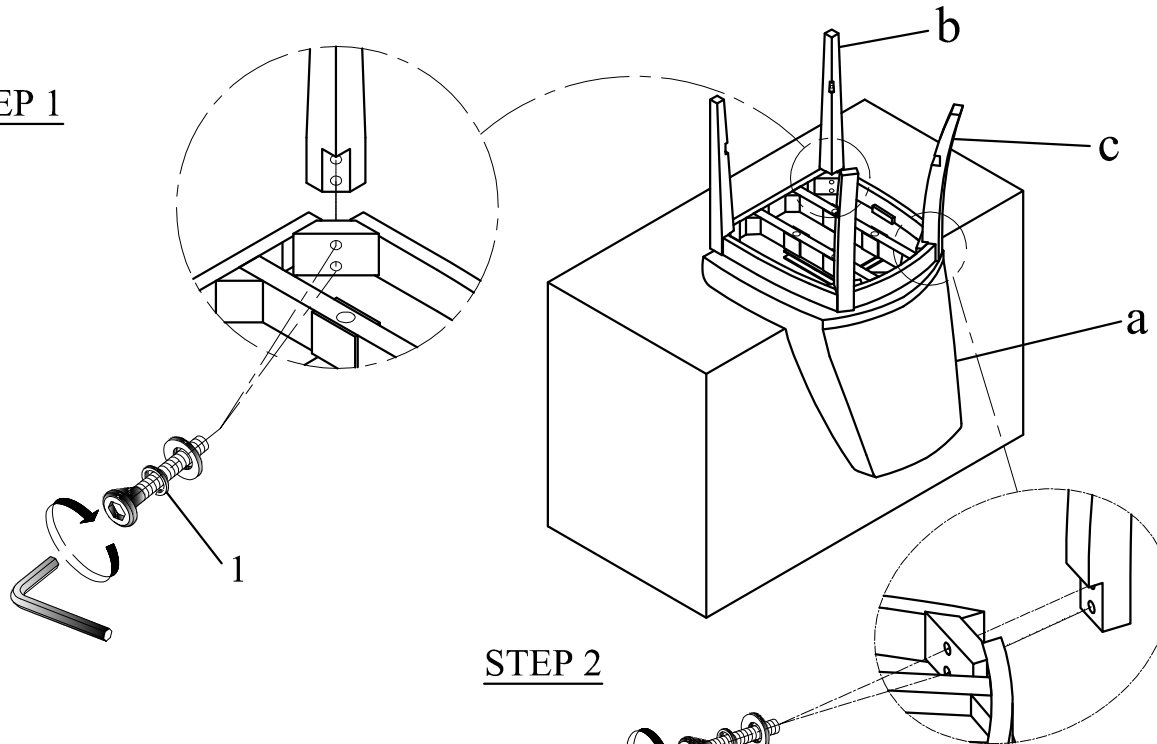

Assembly Instructions

GLOB	7780 - 3B SWIVEL STOOL - BLACK	SKU# 43677802
GLOB	7780 - 3W SWIVEL STOOL - WHITE	SKU# 43677814
GLOB	7780 - 3G SWIVEL STOOL - GRAY	SKU# 43677826
GLOB	7780 - 3R SWIVEL STOOL - RED	SKU# 43677838

Thank you for purchasing this quality product. Be sure to check all packing material carefully for small parts that may come loose inside the carton during shipment, identify and count all parts and compare with the parts list below.

STEP 1

STEP 2

Hardware Pack Location (s) :

Swivel Stool - Black	SKU# 43677802
Swivel Stool - White	SKU# 43677814
Swivel Stool - Gray	SKU# 43677826
Swivel Stool - Red	SKU# 43677838

(DO NOT TIGHTEN ALL BOLTS BEFORE FULLY ASSEMBLY)

NO.	PARTS LIST		Q'TY
a		Cushion Seat	1pc
b		Front Leg	2pcs
c		Back Leg	2pcs
d		Bottom Frame	1pc

STEP	HARDWARE LIST		Q'TY
1		Ø5/16" x 18 x 2 - 1/4" Bolt	4pcs
		Ø5/16" x 2mmT Spring washer	
		Ø5/16" x 2mmT Flat washer	
2		Ø5/16" x 18 x 2 - 1/4" Bolt	4pcs
		Ø5/16" x 2mmT Spring washer	
		Ø5/16" x 2mmT Flat washer	
3		Ø1/4" x 20 x 1 - 1/4" Bolt	2pcs
		Ø1/4" x 2mmT Spring washer	
		Ø1/4" x 2mmT Flat washer	
4		Ø1/4" x 20 x 1 - 1/4" Bolt	2pcs
		Ø1/4" x 2mmT Spring washer	
		Ø1/4" x 2mmT Flat washer	
5		Ø25 x 12mm Plastic cap	4pcs
		4mm x 57mm Allen key	1pc