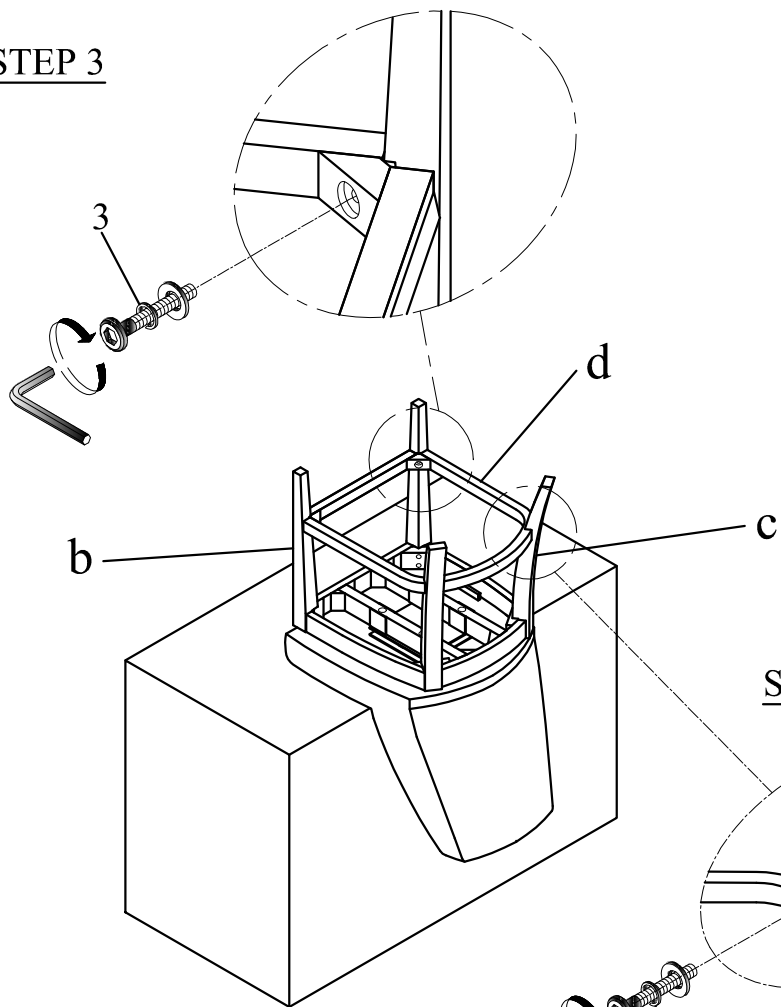

Assembly Instructions

GLOB	7780 - 3B SWIVEL STOOL - BLACK	SKU# 43677802
GLOB	7780 - 3W SWIVEL STOOL - WHITE	SKU# 43677814
GLOB	7780 - 3G SWIVEL STOOL - GRAY	SKU# 43677826
GLOB	7780 - 3R SWIVEL STOOL - RED	SKU# 43677838

Thank you for purchasing this quality product. Be sure to check all packing material carefully for small parts that may come loose inside the carton during shipment, identify and count all parts and compare with the parts list below.

STEP 3