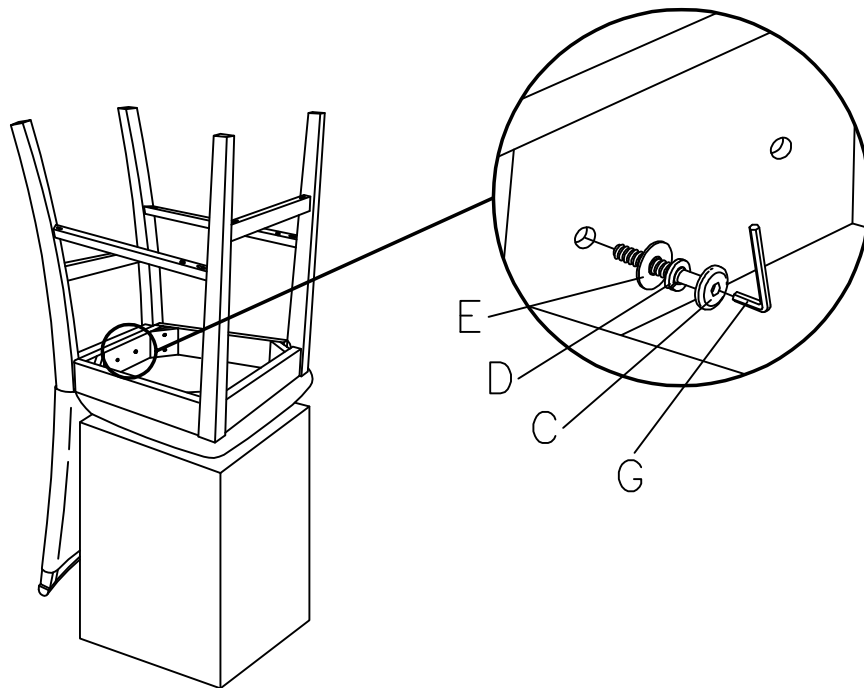

Thank you for purchasing this quality product. Be sure to check all packing material carefully for small parts that may have come loose inside the carton during shipment.

COMPLETED ASSEMBLY

PARTS LIST			
1	CHAIR BACK		1 PC
2	SEAT FRAME		1 PCS
3	FRONT STRETCHER		1 PCS
4	LEFT STRETCHER (L)		1 PCS
5	RIGHT STRETCHER (R)		1 PCS
6	FRONT LEFT LEG (L)		1 PCS
7	FRONT LEFT LEG (R)		1 PCS

HARDWARE LIST			
NO	DESCRIPTION	SKETCH	QTY
A	JCBC BOLT - M6 x 80mm		4 PCS
B	JCBC BOLT - M6 x 60mm		4 PCS
C	JCBC BOLT - M6 x 40mm		2 PCS
D	SPRING WASHER - M6		10 PCS
E	FLAT WASHER - M6		10 PCS
F	CSK SCREW M4 x 38mm		6 PC
G	ALLEN KEY - M4		1 PC

**STEP 1**

MADE IN MALAYSIA

**STEP 2**

**STEP 3**

MADE IN MALAYSIA

STEP 4

ASSEMBLY COMPLETED

MADE IN MALAYSIA