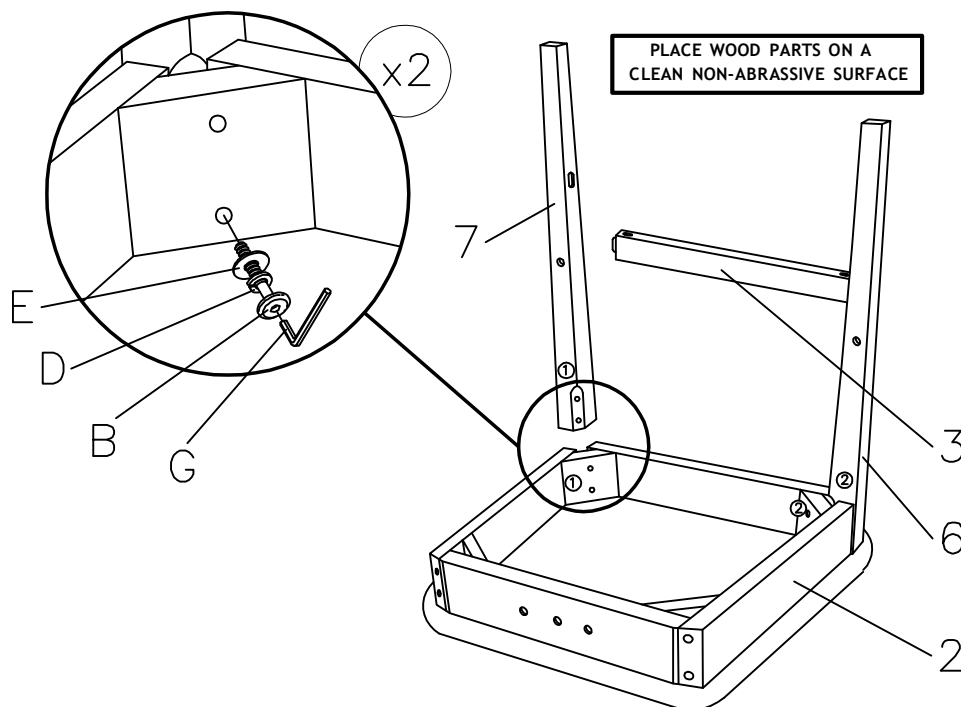

Thank you for purchasing this quality product. Be sure to check all packing material carefully for small parts that may have come loose inside the carton during shipment.

PARTS LIST			
1	CHAIR BACK		1 PC
2	SEAT FRAME		1 PCS
3	FRONT STRETCHER		1 PCS
4	LEFT STRETCHER (L)		1 PCS
5	RIGHT STRETCHER (R)		1 PCS
6	FRONT LEFT LEG (L)		1 PCS
7	FRONT LEFT LEG (R)		1 PCS

HARDWARE LIST			
NO	DESCRIPTION	SKETCH	QTY
A	JCBC BOLT - M6 x 80mm		4 PCS
B	JCBC BOLT - M6 x 60mm		4 PCS
C	JCBC BOLT - M6 x 40mm		2 PCS
D	SPRING WASHER - M6		10 PCS
E	FLAT WASHER - M6		10 PCS
F	CSK SCREW M4 x 38mm		6 PC
G	ALLEN KEY - M4		1 PC

STEP 1

MADE IN MALAYSIA