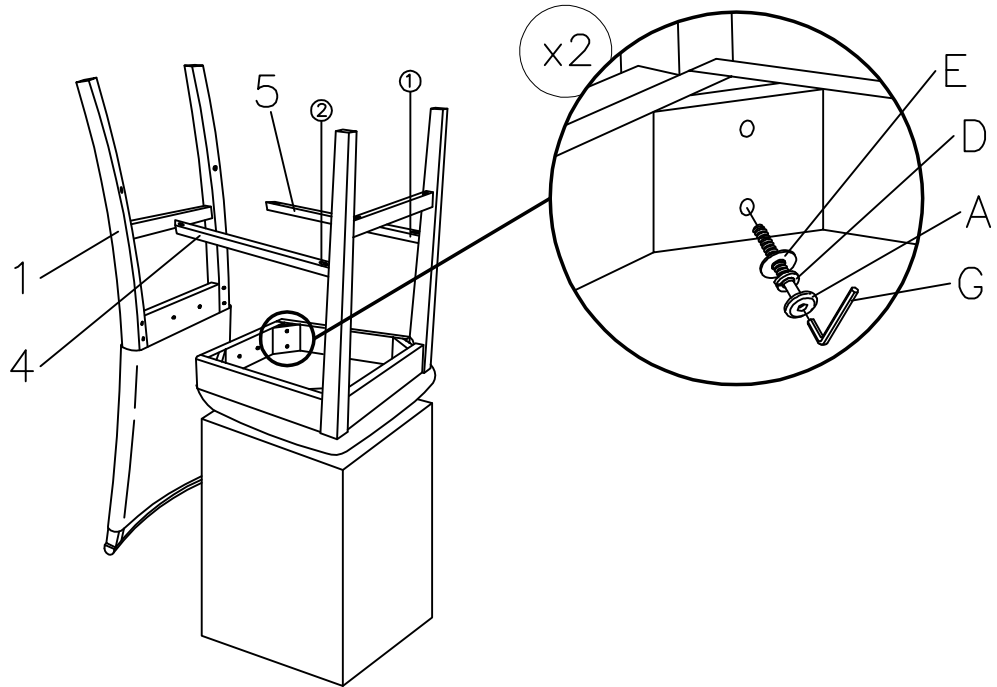

STEP 2

STEP 3

MADE IN MALAYSIA