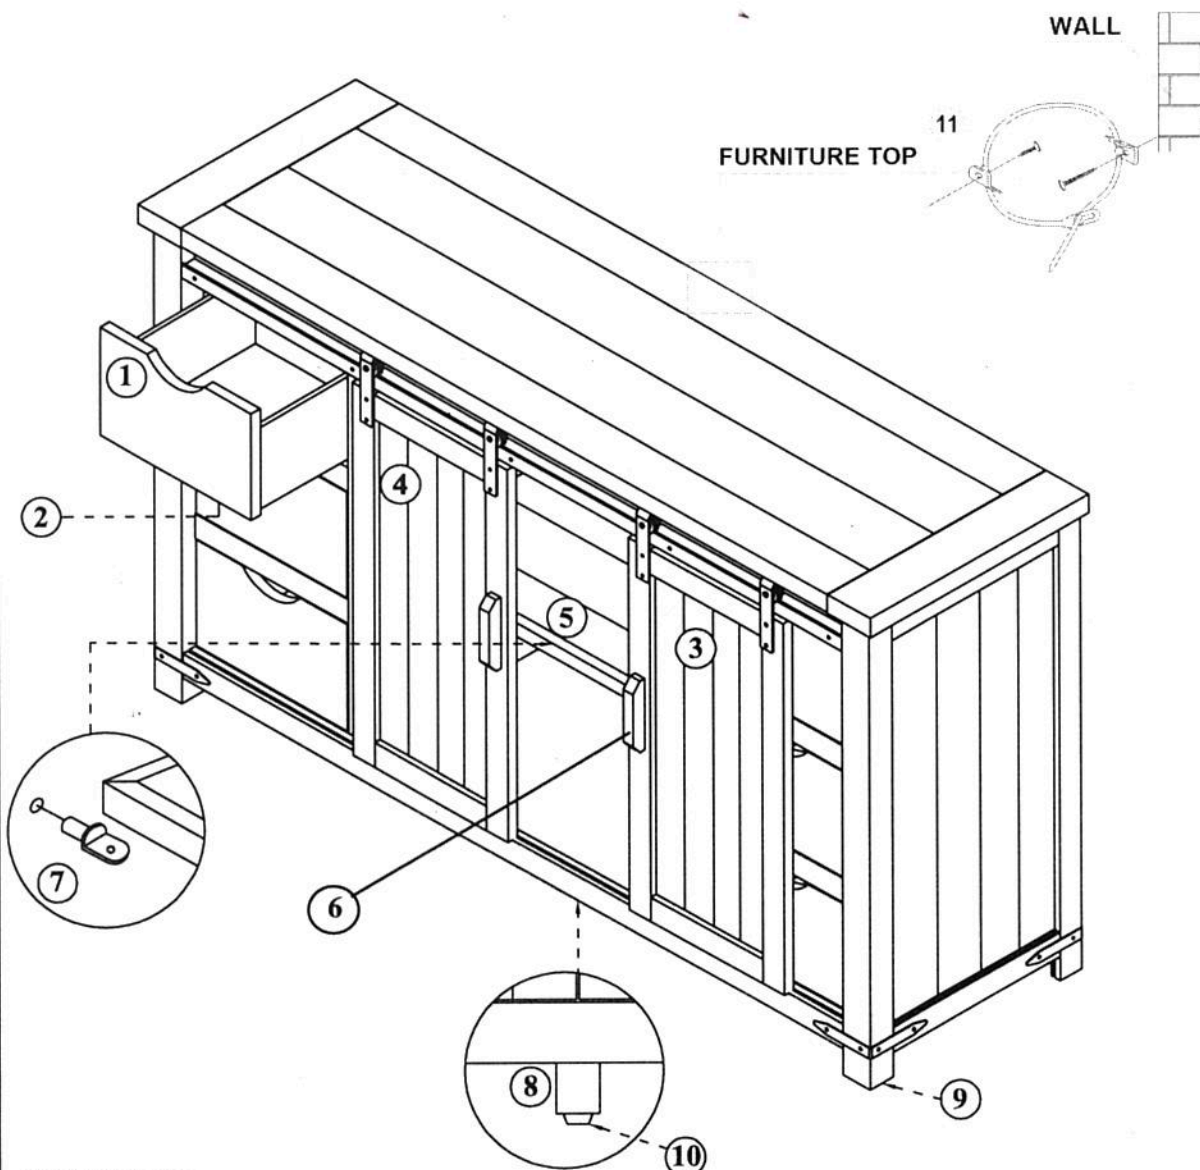

**ASSEMBLY INSTRUCTIONS &
PARTS IDENTIFICATION**
JFRN 1707-35RTG BARN DOOR SERVER
SKU # 43717074

Thank you for purchasing this quality product. Be sure to check all packing material carefully for small parts that may have come loose inside the carton during shipment.

Parts key							
No	Code	Qty	Description	No	Code	Qty	Description
1	1707-35RTGP05	6 Pcs	Drawer Complete	7	1707-35P08P	4 Pcs	Shelf Pin
2	1707-35P06	6 Sets	Drawer Glide	8	1707-35P02M	1 Pc	Center Leg
3	1707-35RTGP07R	1 Pc	Right Facing Door	9	1707P01F	4 Pcs	Floor Glide
4	1707-35RTGP07L	1 Pc	Left Facing Door	10	1707P01L	1 Pc	Leveler
5	1707-35RTGP08	1 Pc	Shelf	11	1707P01AT	1 Set	Anti- Tip Kit
6	1707-35RTGP04	2 Pcs	Wood Handle w/ Screws				