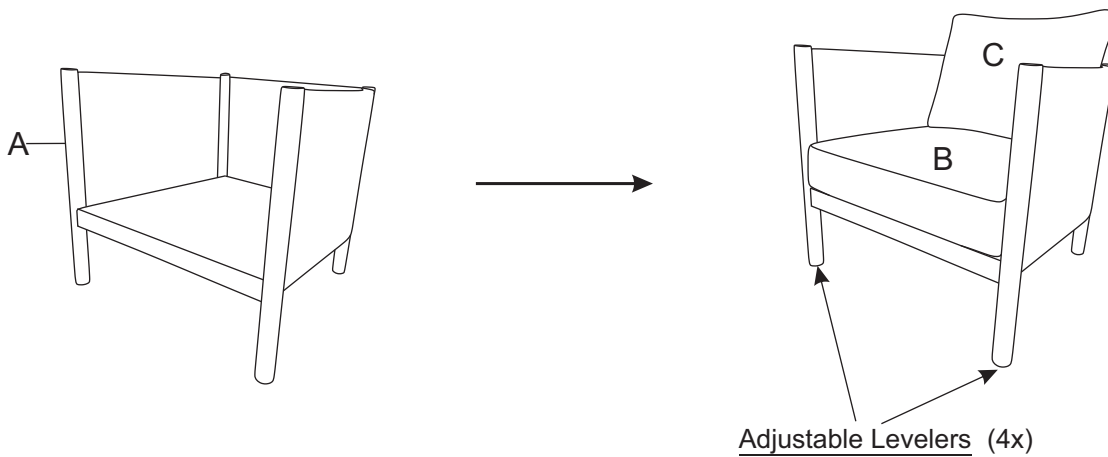

ASSEMBLY INSTRUCTIONS

3333 MARCHE BEIGE LOUNGE CHR/

3334 MARCHE GREEN LOUNGE CHR

SKU: 70333338/ 70333340

Thanks for purchasing this quality product. Be sure to check all packing materials carefully for small parts, which may have come loose inside the carton during shipment. Identify and count all parts and compare with the Hardware List below

PARTS LIST

NO.:	PIC	DESC	QTY
A		Seat Part	1 pc
B		Seat Cushion	1 pc
C		Back cushion	1 pc

Put the seat cushion (B) and back cushion (C) on chair part and your product is ready to use.

Assembly Completed