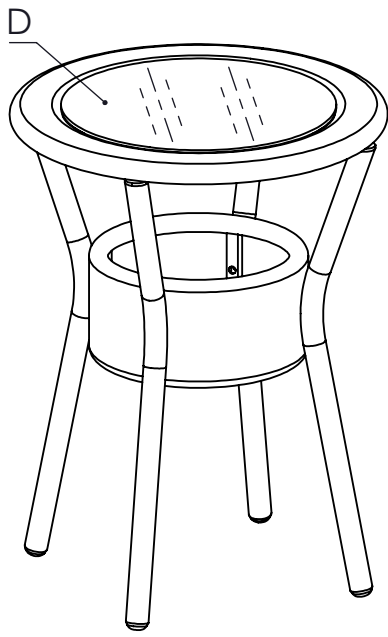

Assembly Instruction: Haven Accent Table

E	Washer		8pcs
G	M6x25 Bolt		8pcs
H	M4 Hex Key		1pc

TS :1

TS: 2