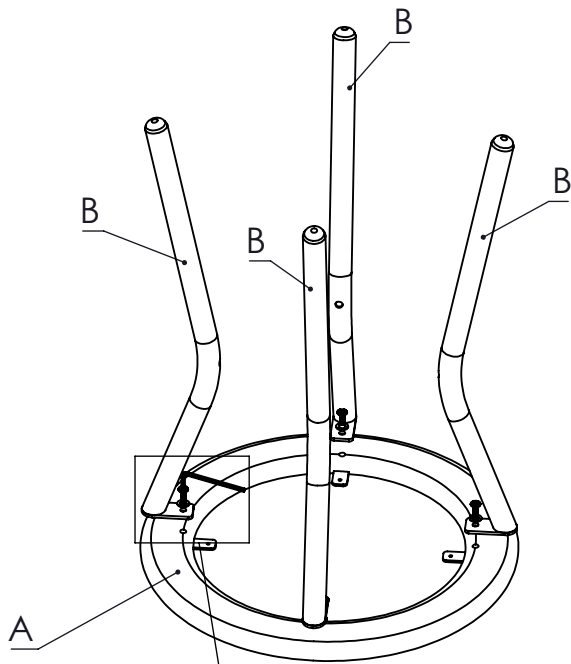

Assembly Instruction: Haven Accent Table

E	Washer		8pcs
G	M6x25 Bolt		8pcs
H	M4 Hex Key		1pc

TS :1

TS: 2