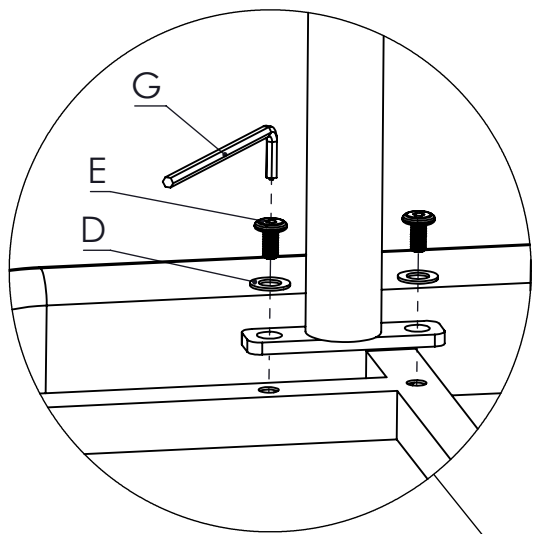

Assembly Instruction: Windham Cocktail Table - Low

A

Top-1pc

C

Glass top-1pc

B

Legs-4pcs

D

Washer

8pcs

E

M8x20 Bolt

8pcs

G

M4 Hex Key

1pc