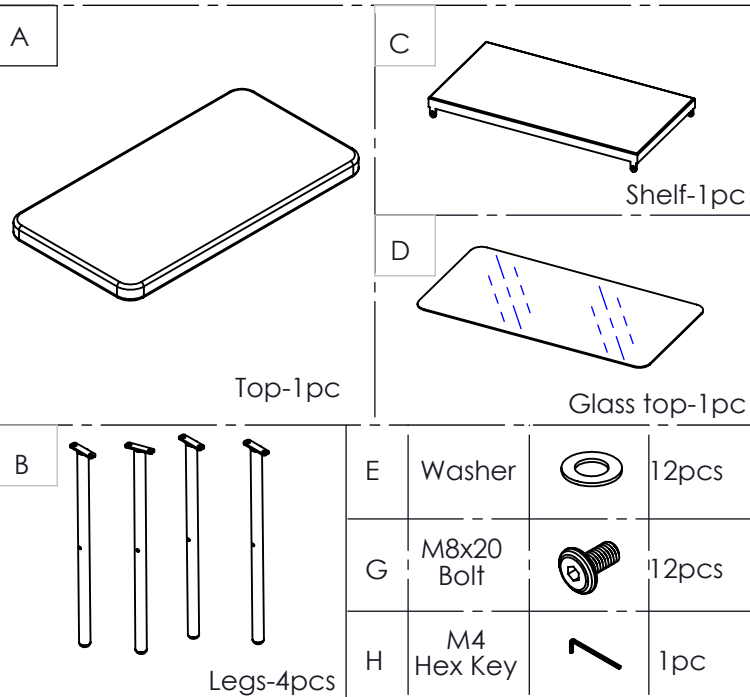

Assembly Instruction: Windham Cocktail Table - Tall

x4

x4