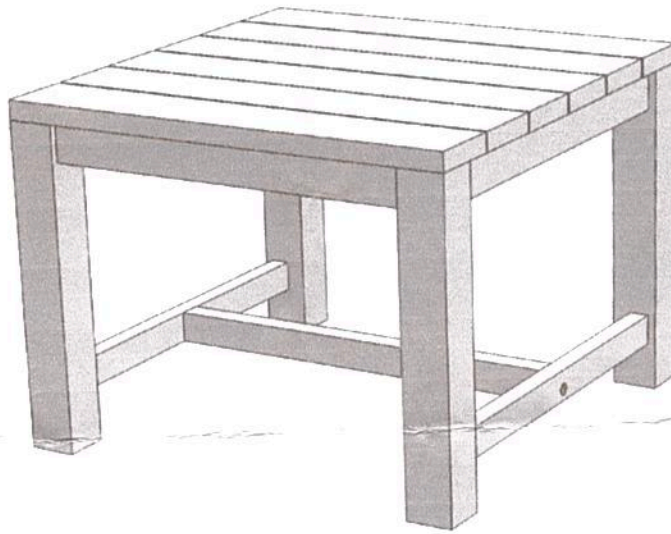

ASSEMBLY INSTRUCTION

PALERMO (SIESTA) SIDE TABLE

SKU# 73410133

Important:

- Place all parts on a flat, clean and smooth surface to avoid them of being scratched.
- Kindly follow the Assembly Instruction step by step carefully.
- Do not tighten up the bolts or nuts until the table is fully set.

FULLY SET UP