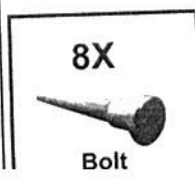

MLV

ASSEMBLY INSTRUCTION

PALERMO (SIESTA) 47" ROUND TABLE

74110138

Important:

- Place all parts on a flat, clean and smooth surface to avoid them of being scratched.
- Kindly follow the Assembly Instruction step by step carefully.
- Do not tighten up the bolts or nuts until the table is fully set.

FULLY SET UP

PARTS OF THE TABLE

STEP 1

STEP 2

STEP 3

8X

Bolt