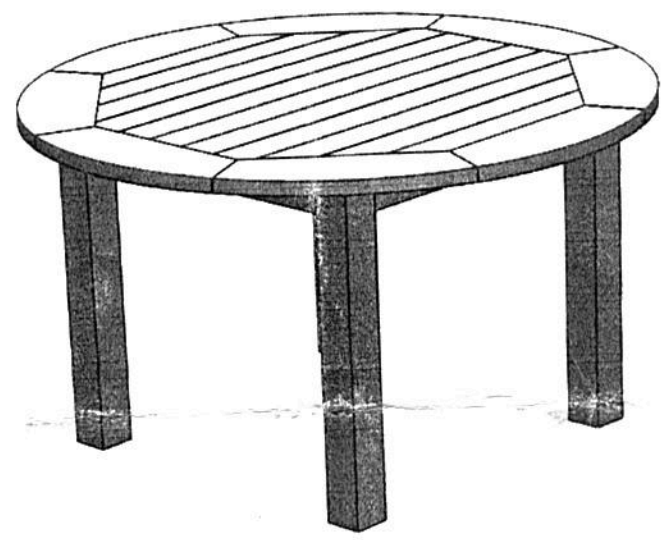

MLV

ASSEMBLY INSTRUCTION

PALERMO (SIESTA) 47" ROUND TABLE

74110138

Important:

- Place all parts on a flat, clean and smooth surface to avoid them of being scratched.
- Kindly follow the Assembly Instruction step by step carefully.
- Do not tighten up the bolts or nuts until the table is fully set.

FULLY SET UP

PARTS OF THE TABLE

STEP 1

STEP 2

STEP 3

8X

Bolt