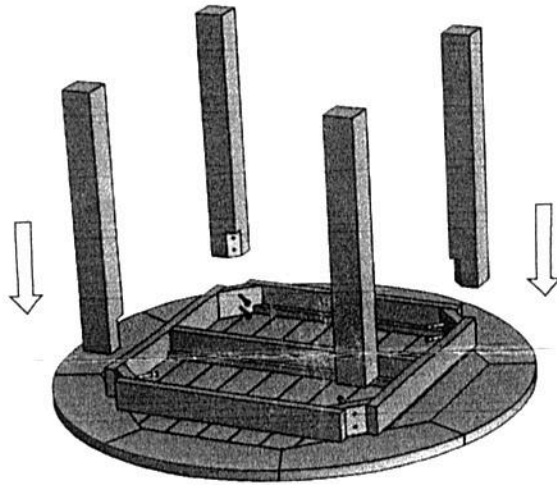

MLV

ASSEMBLY INSTRUCTION

PALERMO (SIESTA) 47" ROUND TABLE

74110138

Important:

- Place all parts on a flat, clean and smooth surface to avoid them of being scratched.
- Kindly follow the Assembly Instruction step by step carefully.
- Do not tighten up the bolts or nuts until the table is fully set.

FULLY SET UP

PARTS OF THE TABLE

STEP 1

STEP 2

STEP 3

8X

Bolt