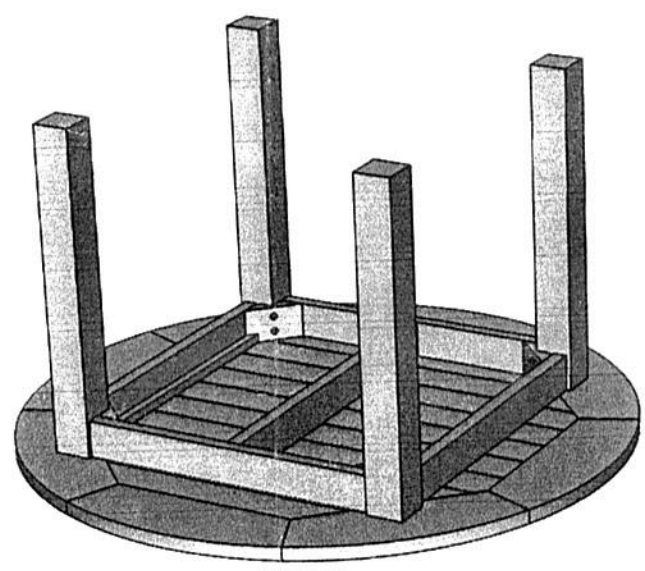

MLV

ASSEMBLY INSTRUCTION

PALERMO (SIESTA) 47" ROUND TABLE

74110138

Important:

- Place all parts on a flat, clean and smooth surface to avoid them of being scratched.
- Kindly follow the Assembly Instruction step by step carefully.
- Do not tighten up the bolts or nuts until the table is fully set.

FULLY SET UP

PARTS OF THE TABLE

STEP 1

STEP 2

STEP 3

8X

Bolt