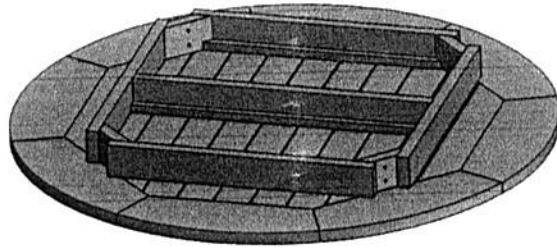

MLV

ASSEMBLY INSTRUCTION

PALERMO (SIESTA) 47" ROUND TABLE

74110138

Important:

- Place all parts on a flat, clean and smooth surface to avoid them of being scratched.
- Kindly follow the Assembly Instruction step by step carefully.
- Do not tighten up the bolts or nuts until the table is fully set.

FULLY SET UP

PARTS OF THE TABLE

STEP 1

STEP 2

STEP 3

8X

Bolt