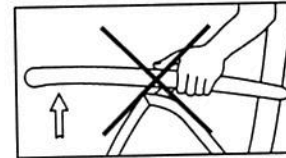

Hardware Pack Location(s):

Ocean Tide Position. SKU# 74942307