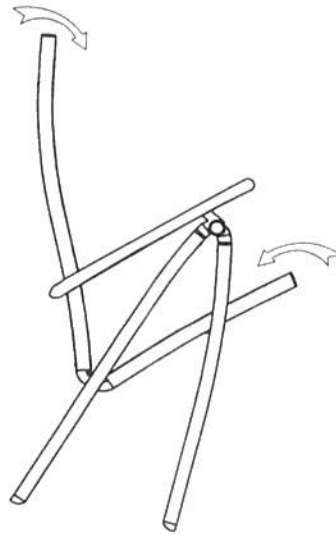

Assembly Instructions

SCIT Ocean Tide Position SKU# 74942307

Hardware Pack Location(s):

Ocean Tide Position SKU# 74942307

Assembly Instructions

SCIT Ocean Tide Position SKU# 74942307

***Caution: Please read all instructions carefully before starting the assembly process.

STEP 1:

STEP 2:

STEP 3:

STEP 4:

STEP 5:

STEP 6:

Assembly Instructions

SCIT Ocean Tide Position SKU# 74942307

Lift arm to move chair back and forth, as well as to fold the chair.

 Beware! Easy to get squeezed at hand when positioning

Hardware Pack Location(s):

Ocean Tide Position. SKU# 74942307