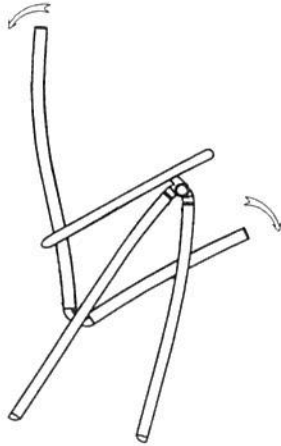

Assembly Instructions

SCIT Ocean Tide Position SKU# 74942307

Hardware Pack Location(s):

Ocean Tide Position SKU# 74942307

Assembly Instructions

SCIT Ocean Tide Position SKU# 74942307

***Caution: Please read all instructions carefully before starting the assembly process.

STEP 1:

STEP 2:

STEP 3:

STEP 4:

STEP 5:

STEP 6:

Assembly Instructions

SCIT Ocean Tide Position SKU# 74942307

Lift arm to move chair back and forth, as well as to fold the chair.

 Beware! Easy to get squeezed at hand when positioning

Hardware Pack Location(s):

Ocean Tide Position. SKU# 74942307