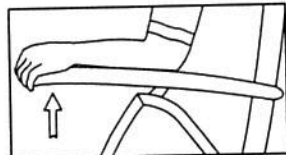

STEP 1:

STEP 2:

STEP 3:

STEP 4:

STEP 5:

STEP 6:

Assembly Instructions

SCIT Ocean Tide Position SKU# 74942307

Lift arm to move chair back and forth, as well as to fold the chair.

 Beware! Easy to get squeezed at hand when positioning

Hardware Pack Location(s):

Ocean Tide Position. SKU# 74942307