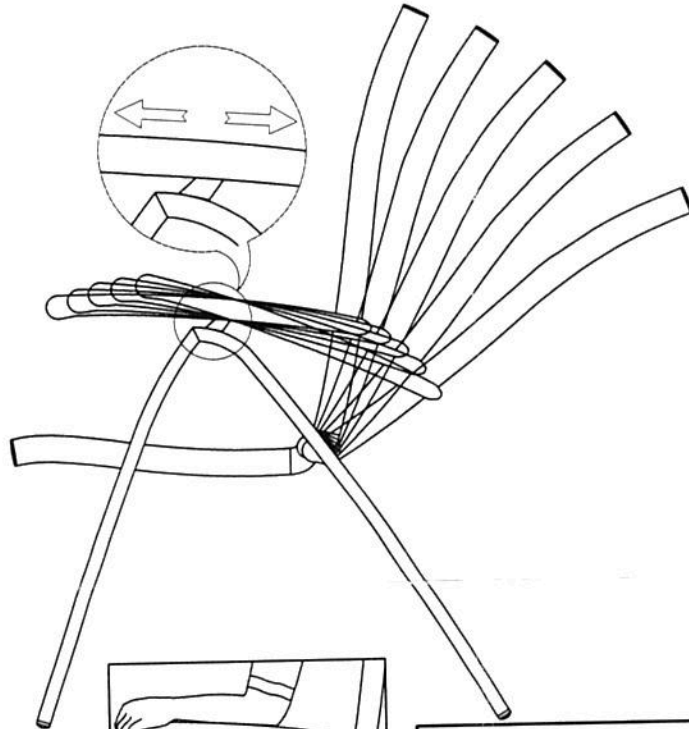

Assembly Instructions

SCIT Ocean Tide Position SKU# 74942307

Hardware Pack Location(s):

Ocean Tide Position SKU# 74942307

Assembly Instructions

SCIT Ocean Tide Position SKU# 74942307

***Caution: Please read all instructions carefully before starting the assembly process.

STEP 1:

STEP 2:

STEP 3:

STEP 4:

STEP 5:

STEP 6:

Assembly Instructions

SCIT Ocean Tide Position SKU# 74942307

Lift arm to move chair back and forth, as well as to fold the chair.

 Beware! Easy to get squeezed at hand when positioning

Hardware Pack Location(s):

Ocean Tide Position. SKU# 74942307