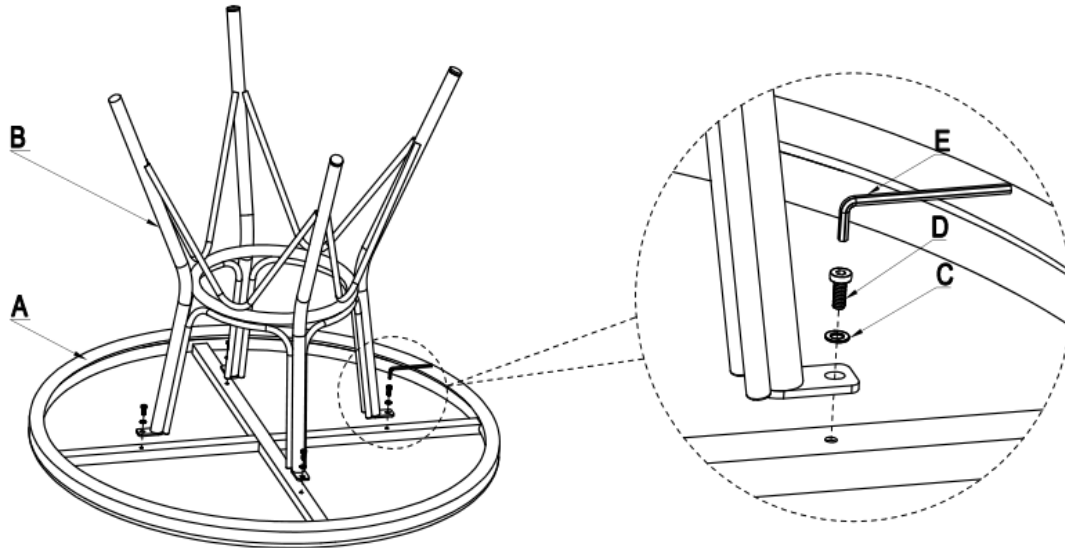

OUTDOOR

ASSEMBLY INSTRUCTION

SHGP JULIETTE WHT 47" TBL
SKU:75100049+75200041

Thanks for purchasing this quality product. Be sure to check all packing materials carefully for small parts, which may have come loose inside the carton during shipment. Identify and count all parts and compare with the Hardware List below

Step 1 : Place the table top (Part A) on a clean, soft surface as a blanket or carpet with bottom upward. Assemble the base (Part B) to the top by Washer (Part C) and Bolt (Part D) with Allen key(Part E).

Step 2 :After tightening all bolts, your product is ready for use

PARTS LIST

NO.:	PIC	DESC	QTY
A		Table Top	1 pc
B		Table Base	1 pc
E		Allen Key	1 pc

PARTS LIST

NO.:	PIC	DESC	QTY
C		Washer	4PCS
D		Bolt	4PCS