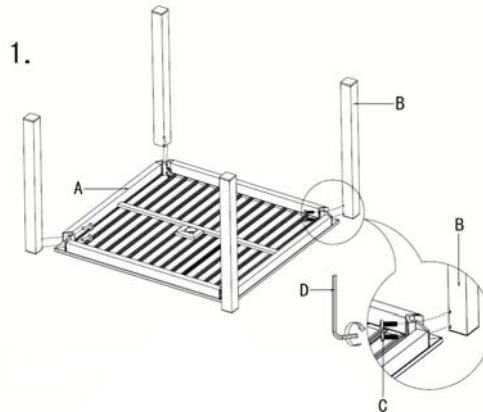

OUTDOOR

ASSEMBLY INSTRUCTIONS

SHGP SOLANA 38 SQ. DINING TABLE WHITE
SKU:75311197

Thanks for purchasing this quality product. Be sure to check all packing materials carefully for small parts, which may have come loose inside the carton during shipment. Identify and count all parts and compare with the Hardware List below

Step 1: Place the Table Top (Part A) on a clean, soft surface as a blanket or carpet. Assemble the table base (Part B) to the Table Top by Bolt (Part C) and loosely tightening with Allen key (Part D)

Step 2: After assembly, your product is ready for use.

PARTS LIST

NO.:	PIC	DESC	QTY
A		Table Top	1pc
B		Table Base	4pcs

PARTS LIST

NO.:	PIC	DESC	QTY
C		Bolts	8pcs
D		Allen Key	1pcs

Periodically check and make sure all bolts are fully tightened.