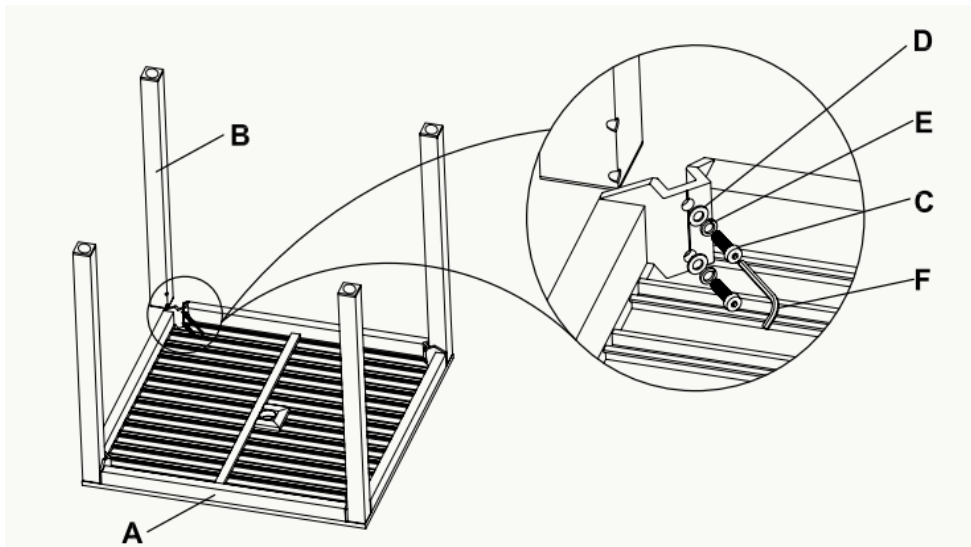

ASSEMBLY INSTRUCTIONS

SHGP SOLANA 38 SQ. BALC TBL TAUPE
SKU:76011205

Thanks for purchasing this quality product. Be sure to check all packing materials carefully for small parts, which may have come loose inside the carton during shipment. Identify and count all parts and compare with the Hardware List below

Step 1: Place the Table Top (Part A) on a clean, soft surface as a blanket or carpet. Assemble the table base (Part B) to the Table Top by Bolt (Part C) and Washer (Part D&E) and loosely tightening with Allen key (Part F)

Step 2: After assembly, your product is ready for use.

PARTS LIST

PARTS LIST

NO.:	PIC	DESC	QTY	NO.:	PIC	DESC	QTY
A		Table Top	1pc	B		Table Base	4pcs

C		Bolts	8pcs	D		Washer	8pcs
E		Washer	8pcs	F		Allen key	1pc