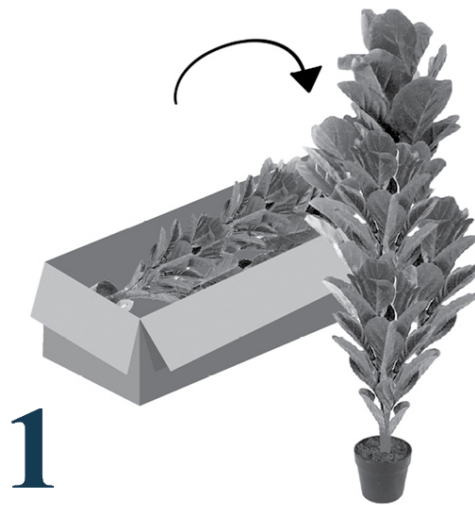

I 9500

ARTIFICIAL PLANT - 20"H / INDOOR ZZ IN A 5" CEMENT POT
PLANTE ARTIFICIELLE - 20"H / ZZ INTERIEUR POT CIMENT 5"

MONARCH
SPECIALTIES INC.

UNPACK CAREFULLY AND POSITION VERTICALLY.

DÉBALLER SOIGNEUSEMENT ET POSITIONNER VERTICALEMENT

STYLE THE BRANCHES BY BENDING THEM SLIGHTLY, AND SPREAD OPEN THE LEAVES TO GIVE A NATURAL EFFECT

DÉPLACER LES BRANCHES EN LES PLIANT LÉGÈREMENT ET ÉTALER LES FEUILLES

PLACE IT IN A LOCATION OF YOUR CHOICE AND ADMIRE THE BEAUTY.