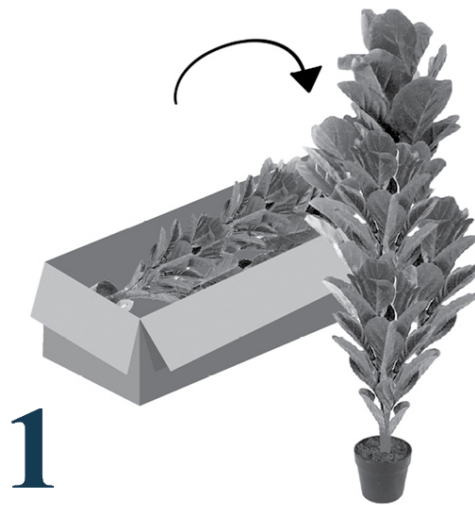

I 9505

ARTIFICIAL PLANT - 28"H / INDOOR FIDDLE / 8" WOVEN BASKET
PLANTE ARTIFICIELLE - 28"H/FIGUIER INTERIEUR/POT TISSE 8"

MONARCH
SPECIALTIES INC.

UNPACK CAREFULLY AND POSITION VERTICALLY.

DÉBALLER SOIGNEUSEMENT ET POSITIONNER VERTICALEMENT

STYLE THE BRANCHES BY BENDING THEM SLIGHTLY, AND SPREAD OPEN THE LEAVES TO GIVE A NATURAL EFFECT

DÉPLACER LES BRANCHES EN LES PLIANT LÉGÈREMENT ET ÉTALER LES FEUILLES

PLACE IT IN A LOCATION OF YOUR CHOICE AND ADMIRE THE BEAUTY.