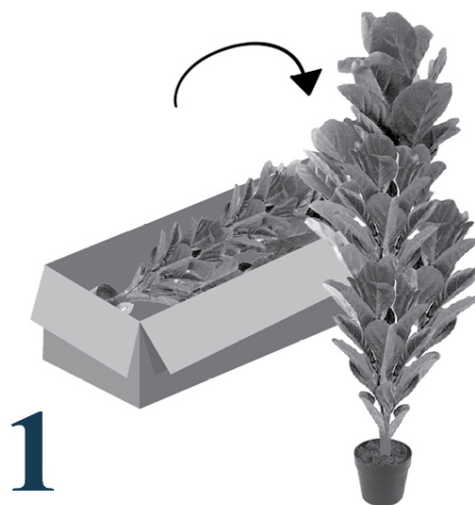

# I 9507

ARTIFICIAL PLANT - 31"H / INDOOR GARCINIA IN A 7" POT  
PLANTE ARTIFICIELLE - 31"H / GARCINIA INTERIEUR POT 7"

**M**ONARCH  
SPECIALTIES INC.

UNPACK CAREFULLY AND POSITION VERTICALLY.

DÉBALLER SOIGNEUSEMENT ET POSITIONNER VERTICALEMENT

STYLE THE BRANCHES BY BENDING THEM SLIGHTLY, AND SPREAD OPEN THE LEAVES TO GIVE A NATURAL EFFECT

DÉPLACER LES BRANCHES EN LES PLIANT LÉGÈREMENT ET ÉTALER LES FEUILLES

PLACE IT IN A LOCATION OF YOUR CHOICE AND ADMIRE THE BEAUTY.