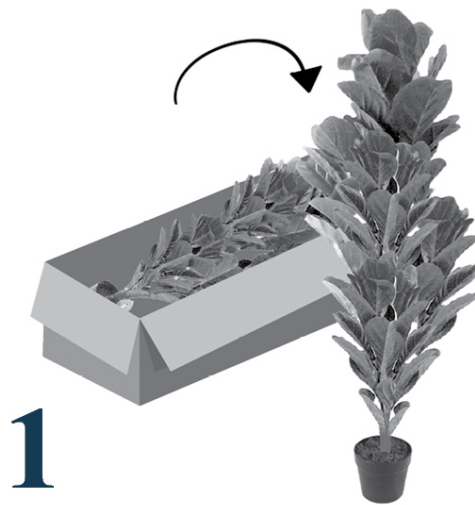

I 9508

ARTIFICIAL PLANT - 28"H / INDOOR PALM IN A 6" POT
PLANTE ARTIFICIELLE - 28"H / PALMIER INTERIEUR POT 6"

MONARCH
SPECIALTIES INC.

UNPACK CAREFULLY AND POSITION VERTICALLY.

DÉBALLER SOIGNEUSEMENT ET POSITIONNER VERTICALEMENT

STYLE THE BRANCHES BY BENDING THEM SLIGHTLY, AND SPREAD OPEN THE LEAVES TO GIVE A NATURAL EFFECT

DÉPLACER LES BRANCHES EN LES PLIANT LÉGÈREMENT ET ÉTALER LES FEUILLES

PLACE IT IN A LOCATION OF YOUR CHOICE AND ADMIRE THE BEAUTY.