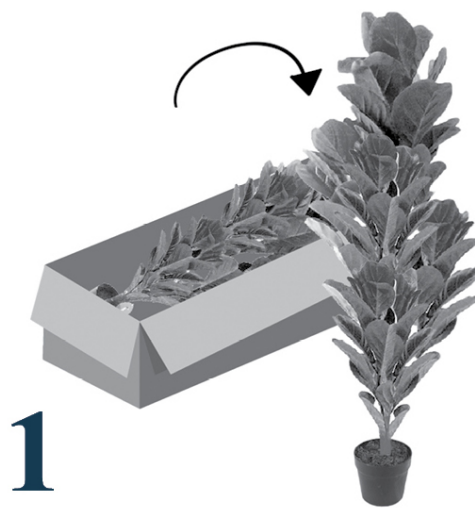

I 9575

ARTIFICIAL PLANT - 23"H / INDOOR GRASS IN A 4" POT
PLANTE ARTIFICIELLE - 23"H / GAZON INTERIEUR POT 4"

MONARCH
SPECIALTIES INC.

UNPACK CAREFULLY AND POSITION VERTICALLY.

DÉBALLER SOIGNEUSEMENT ET POSITIONNER VERTICALEMENT

STYLE THE BRANCHES BY BENDING THEM SLIGHTLY, AND SPREAD OPEN THE LEAVES TO GIVE A NATURAL EFFECT

DÉPLACER LES BRANCHES EN LES PLIANT LÉGÈREMENT ET ÉTALER LES FEUILLES

PLACE IT IN A LOCATION OF YOUR CHOICE AND ADMIRE THE BEAUTY.