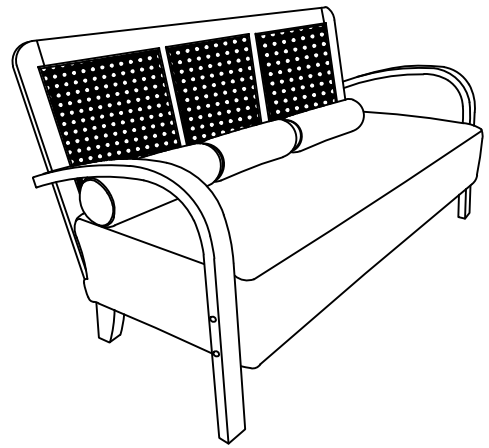

ASSEMBLY INSTRUCTIONS

MODEL : RDS 990 - 3S (ZZ)

ITEM	PART LIST	QTY	ITEM	HARDWARE LIST	QTY
1	RATAN BACKREST	1 PC	A	JCBC M6 x 100MM	4 PCS
2	CUSHION SEAT	1 PC	B	SPRING WASHER M6	14 PCS
3	ARM (L & R)	2 PCS	C	FLAT WASHER M6 x 13MM	6 PCS
4	BACK LEG	2 PCS	D	JCBC M6 x 60mm	2 PCS
5	CENTER LEG	1 PCS	E	WOOD BUTTON	6 PCS
6	PILLOW	3 PCS	F	PLASTIC WASHER	2 PCS
			G	ALLEN KEY M4	1 PC
			H	CSK SCREW M4 x 38mm	2 PCS
			I	JCBC M6 x 40mm	8 PCS
			J	FLAT WASHER M6 x 19MM	8 PCS