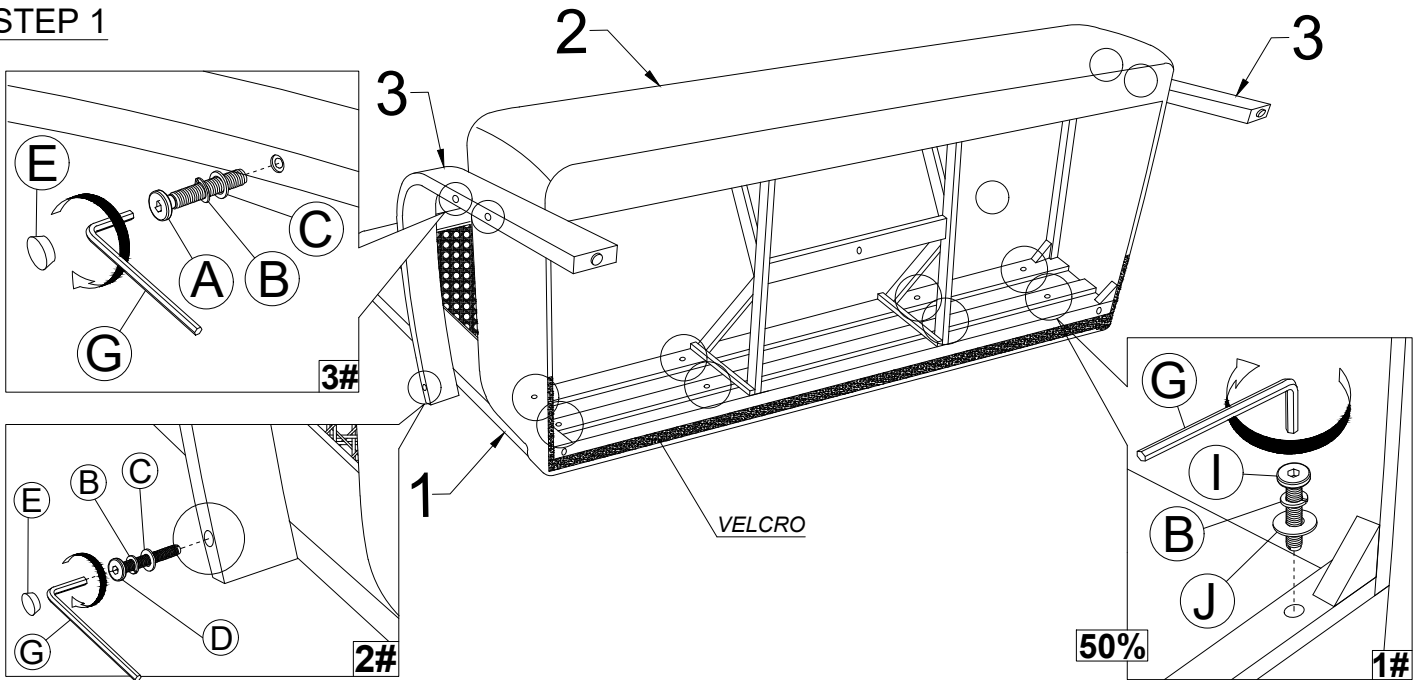

ASSEMBLY INSTRUCTIONS

MODEL : RDS 990 - 3S (ZZ)

ITEM	PART LIST	QTY	ITEM	HARDWARE LIST	QTY
1	RATAN BACKREST	1 PC	A	JCBC M6 x 100MM	4 PCS
2	CUSHION SEAT	1 PC	B	SPRING WASHER M6	14 PCS
3	ARM (L & R)	2 PCS	C	FLAT WASHER M6 x 13MM	6 PCS
4	BACK LEG	2 PCS	D	JCBC M6 x 60mm	2 PCS
5	CENTER LEG	1 PCS	E	WOOD BUTTON	6 PCS
6	PILLOW	3 PCS	F	PLASTIC WASHER	2 PCS
			G	ALLEN KEY M4	1 PC
			H	CSK SCREW M4 x 38mm	2 PCS
			I	JCBC M6 x 40mm	8 PCS
			J	FLAT WASHER M6 x 19MM	8 PCS

FULLY ASSEMBLY

STEP 1

STEP 2

STEP 3