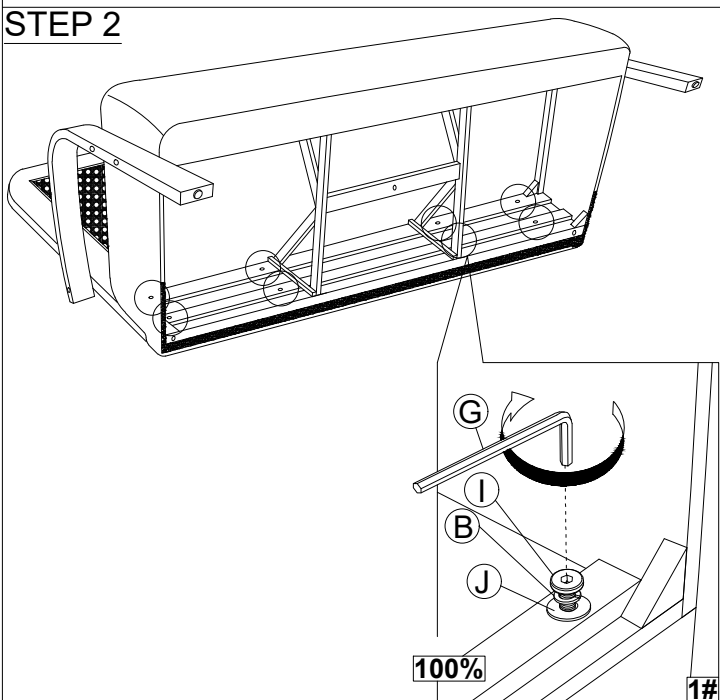

ASSEMBLY INSTRUCTIONS

MODEL : RDS 990 - 3S (ZZ)

ITEM	PART LIST	QTY	ITEM	HARDWARE LIST	QTY
1	RATAN BACKREST	1 PC	A	JCBC M6 x 100MM	4 PCS
2	CUSHION SEAT	1 PC	B	SPRING WASHER M6	14 PCS
3	ARM (L & R)	2 PCS	C	FLAT WASHER M6 x 13MM	6 PCS
4	BACK LEG	2 PCS	D	JCBC M6 x 60mm	2 PCS
5	CENTER LEG	1 PCS	E	WOOD BUTTON	6 PCS
6	PILLOW	3 PCS	F	PLASTIC WASHER	2 PCS
			G	ALLEN KEY M4	1 PC
			H	CSK SCREW M4 x 38mm	2 PCS
			I	JCBC M6 x 40mm	8 PCS
			J	FLAT WASHER M6 x 19MM	8 PCS

FULLY ASSEMBLY

STEP 1

STEP 2

STEP 3