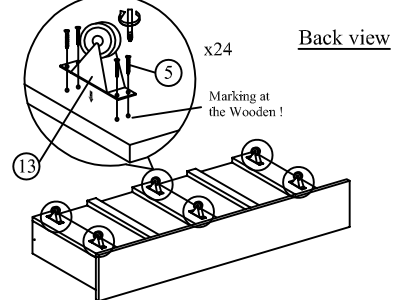

HARDWARE

1		JCBC M6 x 60	3pcs
2		JCBC M6 x 50	12pcs
3		Allen Key 100mm	1pc
4		Allen Key 70mm	1pc
5		CSK Screw 16mm	56pcs
6		CSK Screw 20mm	8pcs
7		CSK Screw 32mm	56pcs
8		CSK Screw 50mm	24pcs
9		JCBB M8 x 20	4pcs
10		Small Adjuster	3pcs
11		Wood Dowel 20mm	8pcs
12		Metal Stopper	6pcs
13		Roller	14pcs
14		Spring Washers	10pcs
15		Flat Washers	10pcs

Step 4