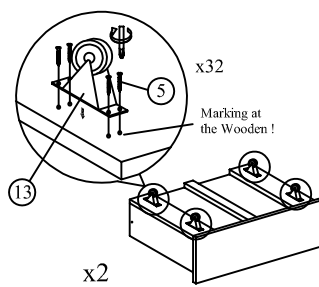

HARDWARE

1		JCBC M6 x 60	3pcs
2		JCBC M6 x 50	12pcs
3		Allen Key 100mm	1pc
4		Allen Key 70mm	1pc
5		CSK Screw 16mm	56pcs
6		CSK Screw 20mm	8pcs
7		CSK Screw 32mm	56pcs
8		CSK Screw 50mm	24pcs
9		JCBB M8 x 20	4pcs
10		Small Adjuster	3pcs
11		Wood Dowel 20mm	8pcs
12		Metal Stopper	6pcs
13		Roller	14pcs
14		Spring Washers	10pcs
15		Flat Washers	10pcs

Step 4