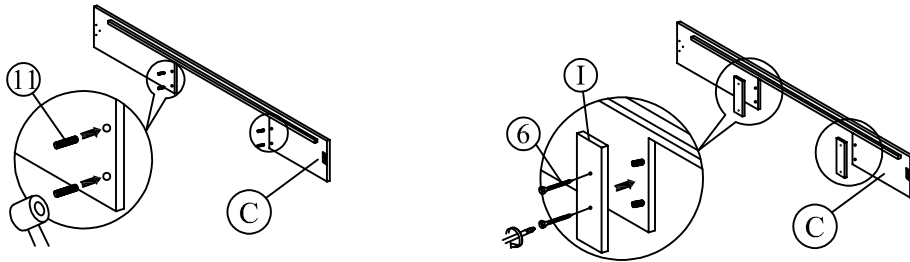

Assembly Instruction

**CF 9270-A
(5' QUEEN)**

Step 1

A		Headboard	1pc
B		Footboard	1pc
C		Side Rail	2pcs
D		Side Wing	2pcs
E		Footboard Side Legs 80 x 35 x 50(H)	2pcs
F		Center Rail 194x2mm	1pc

Step 2

G		10 Star 154x7mm	1pc
H		Support Legs 265mm	3pcs
I		Side Rail Support Legs 266 x 60 x 15mm	4pcs
J		Footboard Front Panel	1pc
K		Side Rail Front Panel	2pcs
(L)		Left Side Panel	3pcs
(R)		Right Side Panel	3pcs

HARDWARE

1		JCBC M6 x 60	3pcs
2		JCBC M6 x 50	12pcs
3		Allen Key 100mm	1pc
4		Allen Key 70mm	1pc
5		CSK Screw 16mm	56pcs
6		CSK Screw 20mm	8pcs
7		CSK Screw 32mm	56pcs
8		CSK Screw 50mm	24pcs
9		JCBB M8 x 20	4pcs
10		Small Adjuster	3pcs
11		Wood Dowel 20mm	8pcs
12		Metal Stopper	6pcs
13		Roller	14pcs
14		Spring Washers	10pcs
15		Flat Washers	10pcs

Step 4

Step 5

BACK VIEW

Attention: Zip the black non-woven fabric after take out the parts !!

Assembly Instruction

Step 6

Step 7

Step 8

Step 9

Step 10