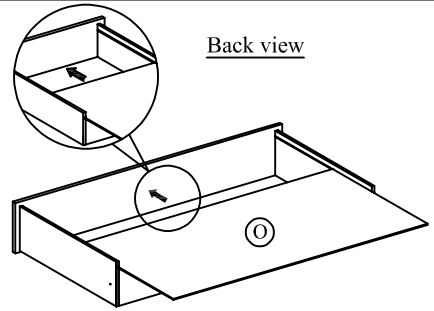

Assembly Instruction

**CF 9270-A
(5' QUEEN)**

Step 1

A		Headboard	1pc
B		Footboard	1pc
C		Side Rail	2pcs
D		Side Wing	2pcs
E		Footboard Side Legs 80 x 35 x 50(H)	2pcs
F		Center Rail 194x2mm	1pc

Step 2

G		10 Star 154x7mm	1pc
H		Support Legs 265mm	3pcs
I		Side Rail Support Legs 266 x 60 x 15mm	4pcs
J		Footboard Front Panel	1pc
K		Side Rail Front Panel	2pcs
(L)		Left Side Panel	3pcs
(R)		Right Side Panel	3pcs