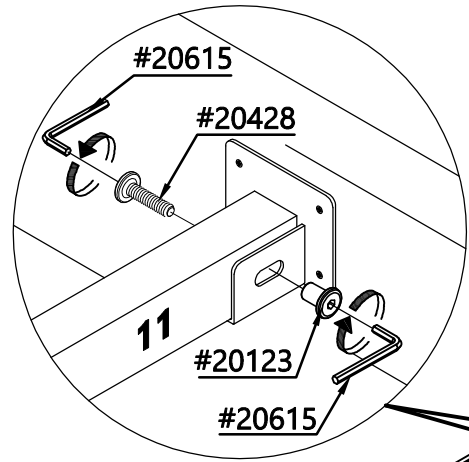

⚠ ADVERTENCIA

PELIGRO DE ASFIXIA
Partes pequeñas
No apta para niños menores de 3 años
A ser ensamblado por un adulto

Not Included
Non Inclus
No Incluido

20336 (M6*60mm)
5x

20056 (φ10*40mm)
4x

-  20008 (M8*110mm) 4x
-  20648 (φ16*17mm) 4x

-  20130 (6*19*2mm) 12x
-  20878 (M6*20mm) 12x
-  21410 (118*42*31mm) 2x

- 20428 (M6*25mm) 4x
- 20123 (6*13mm) 4x

ENGLISH

Thank you for your purchase from Maxwood Furniture. We hope you and your kids will love it!
Please keep these assembly instructions for future reference.