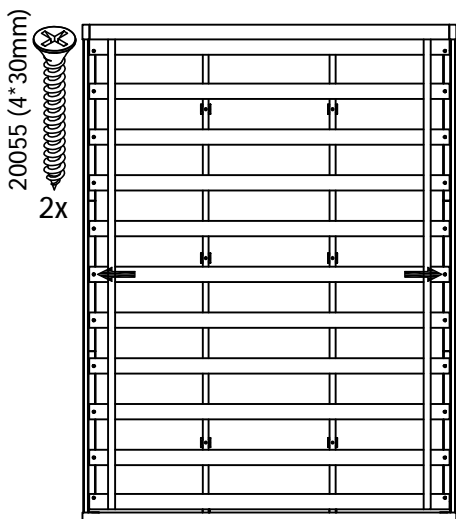

-  20130 (6*19*2mm) 12x
-  20878 (M6*20mm) 12x
-  21410 (118*42*31mm) 2x

- 20428 (M6*25mm) 4x
- 20123 (6*13mm) 4x

ENGLISH

Thank you for your purchase from Maxwood Furniture. We hope you and your kids will love it!
Please keep these assembly instructions for future reference.