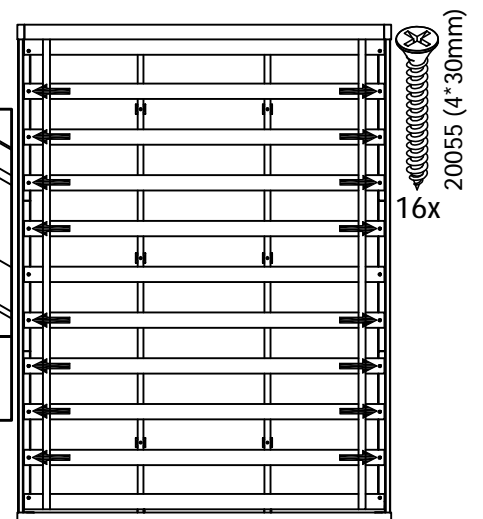

-  20130 (6*19*2mm) 12x
-  20878 (M6*20mm) 12x
-  21410 (118*42*31mm) 2x

- 20428 (M6*25mm) 4x
- 20123 (6*13mm) 4x

ENGLISH

Thank you for your purchase from Maxwood Furniture. We hope you and your kids will love it!
Please keep these assembly instructions for future reference.