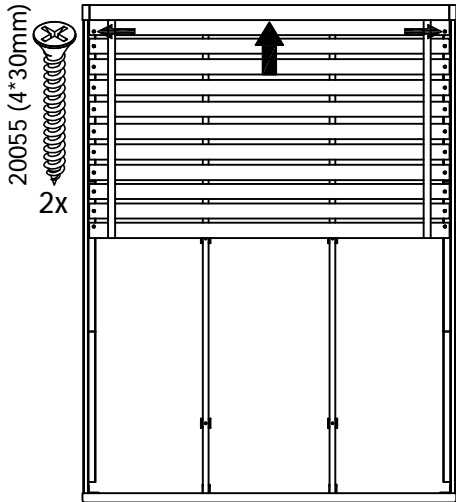

-  20130 (6*19*2mm) 12x
-  20878 (M6*20mm) 12x
-  21410 (118*42*31mm) 2x

- 20428 (M6*25mm) 4x
- 20123 (6*13mm) 4x

ENGLISH

Thank you for your purchase from Maxwood Furniture. We hope you and your kids will love it!
Please keep these assembly instructions for future reference.