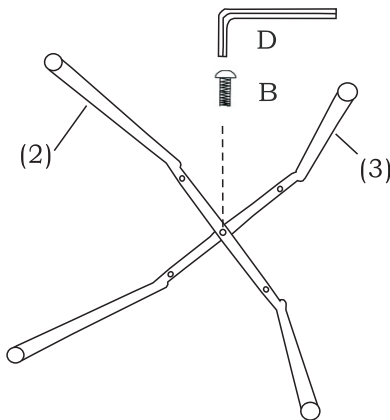

ITEM NAME/NOM D' ITEM: BLANCHE COUNTER STOOL
 ITEM#/ NO.ITEM: 109741

PARTS LIST/LISTE DES PIÈCES

(1)	(2)	(3)	(4)	(5)
				A  M6x30mm X4 B  M6x20mm X1 C  M6x30mm X4 D  M6 X1
X1	X1	X1	X1	

ASSEMBLY INSTRUCTIONS / INSTRUCTIONS D'ASSEMBLAGE

I

II

III

IV

Please use the attached adjustable footglides to level the chair on uneven surface.

For missing parts or damaged parts, please call/
 Pour pièce manquante ou endommagée, veuillez appeler:

USA, Canada and Mexico: (866)-798-6663