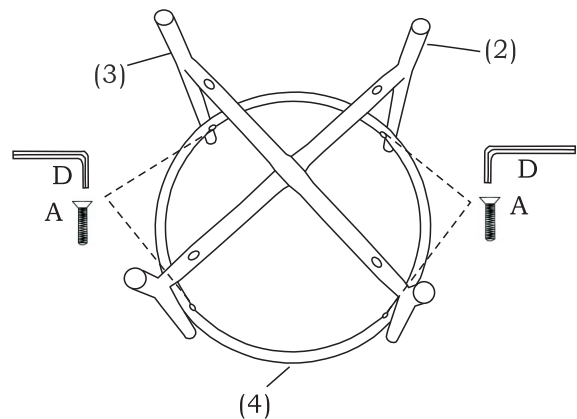

ITEM NAME/NOM D' ITEM: BLANCHE COUNTER STOOL
 ITEM#/ NO.ITEM: 109741

PARTS LIST/LISTE DES PIÈCES

(1)	(2)	(3)	(4)	(5)
				A  M6x30mm X4 B  M6x20mm X1 C  M6x30mm X4 D  M6 X1
X1	X1	X1	X1	

ASSEMBLY INSTRUCTIONS / INSTRUCTIONS D'ASSEMBLAGE

I

II

III

IV

Please use the attached adjustable footglides to level the chair on uneven surface.

For missing parts or damaged parts, please call/
 Pour pièce manquante ou endommagée, veuillez appeler:

USA, Canada and Mexico: (866)-798-6663