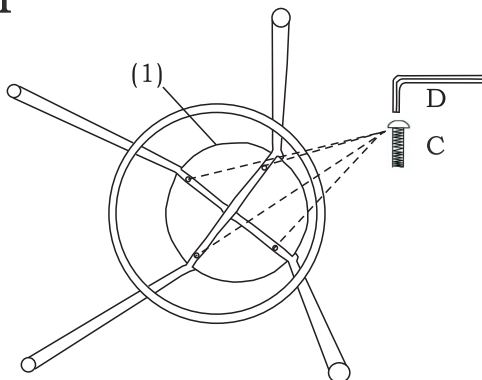

ITEM NAME/NOM D' ITEM: BLANCHE COUNTER STOOL
ITEM#/ NO.ITEM: 109741

PARTS LIST/LISTE DES PIÈCES

(1)	(2)	(3)	(4)	(5)
				A M6x30mm X4 B M6x20mm X1 C M6x30mm X4 D M6 X1
X1	X1	X1	X1	

ASSEMBLY INSTRUCTIONS / INSTRUCTIONS D'ASSEMBLAGE

I

II

III

IV

Please use the attached adjustable footglides to level the chair on uneven surface.

For missing parts or damaged parts, please call/
Pour pièce manquante ou endommagée, veuillez appeler:

USA, Canada and Mexico: (866)-798-6663