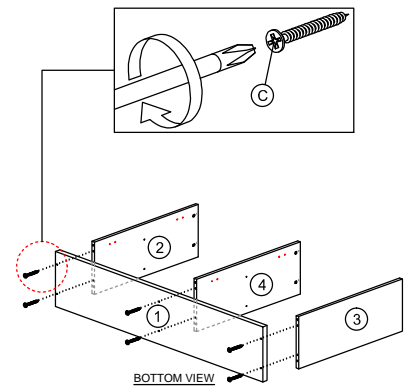

DESC : SIDEBORD WITH 4 DOORS

HARDWARE

A A1 MINIFIX (HOUSING) A2 MINIFIX (EURO 24) A3 MINIFIX CAP 6 SETS	A5 ALLEN KEY 1	B WOOD DOWEL 8 X 25 12	C 50MM CB SCREW M4X50MM 6	D 16MM CB SCREW M3.5X16MM 44	F SHELF SUPPORT 8	G NAIL 5/8 36	H H1 HINGES 2/8 H2 HINGES 5/8 4 4	I DOOR STOPPER 2	J J1 J2 J3 J4 566 DOOR DAMPER 4 SETS	L 160 MM TAPER PVC Leg 5	M 12MM CB SCREW M3.5X12MM 16
--	------------------------------------	--	--	---	---------------------------------------	-----------------------------------	---	--------------------------------------	--	--	---

PART LIST

STEP 1

STEP 2

STEP 3

STEP 4

STEP 5

STEP 6

STEP 7