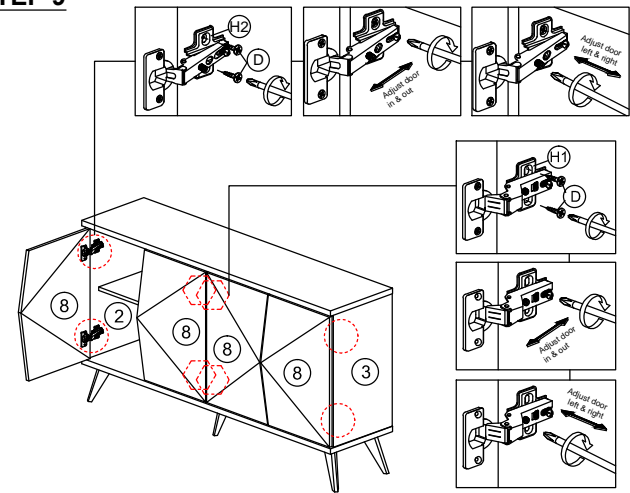

SOFT, DRY CLOTH

CHEMICAL

HEAT

KEEP DRY

HANDLE WITH CARE

DO NOT USE KNIFE

ASSEMBLY INSTRUCTION

MODEL : KBL 2442 SB

DESC : SIDEBORD WITH 4 DOORS

HARDWARE

A A1 MINIFIX (HOUSING) A2 MINIFIX (EURO 24) A3 MINIFIX CAP 6 SETS	A5 ALLEN KEY 1	B WOOD DOWEL 8 X 25 12	C 50MM CB SCREW M4X50MM 6	D 16MM CB SCREW M3.5X16MM 44	F SHELF SUPPORT 8	G NAIL 5/8 36	H H1 HINGES 2/8 H2 HINGES 5/8 4 4	I DOOR STOPPER 2	J J1 J2 J3 J4 566 DOOR DAMPER 4 SETS	L 160 MM TAPER PVC Leg 5	M 12MM CB SCREW M3.5X12MM 16

PART LIST

STEP 1

STEP 2

STEP 3

STEP 4

STEP 5

STEP 6

STEP 7

STEP 8

STEP 9

COMPLETED