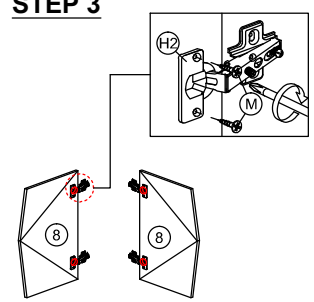

DESC : SIDEBORD WITH 4 DOORS

HARDWARE

A A1 MINIFIX (HOUSING) A2 MINIFIX (EURO 24) A3 MINIFIX CAP 6 SETS	A5 ALLEN KEY 1	B WOOD DOWEL 8 X 25 12	C 50MM CB SCREW M4X50MM 6	D 16MM CB SCREW M3.5X16MM 44	F SHELF SUPPORT 8	G NAIL 5/8 36	H H1 HINGES 2/8 H2 HINGES 5/8 4 4	I DOOR STOPPER 2	J J1 J2 J3 J4 566 DOOR DAMPER 4 SETS	L 160 MM TAPER PVC Leg 5	M 12MM CB SCREW M3.5X12MM 16
--	------------------------------------	--	--	---	---------------------------------------	-----------------------------------	---	--------------------------------------	--	--	---

PART LIST

STEP 1

STEP 2

STEP 3

STEP 4

STEP 5

STEP 6

STEP 7