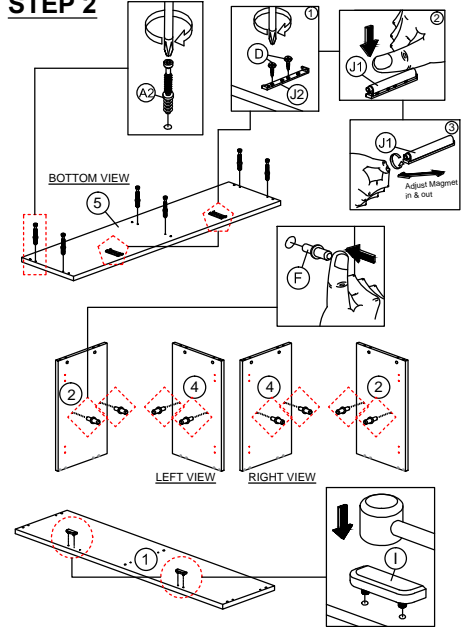

DESC : SIDEBORD WITH 4 DOORS

HARDWARE

A A1 MINIFIX (HOUSING) A2 MINIFIX (EURO 24) A3 MINIFIX CAP 6 SETS	A5 ALLEN KEY 1	B WOOD DOWEL 8 X 25 12	C 50MM CB SCREW M4X50MM 6	D 16MM CB SCREW M3.5X16MM 44	F SHELF SUPPORT 8	G NAIL 5/8 36	H H1 HINGES 2/8 H2 HINGES 5/8 4 4	I DOOR STOPPER 2	J J1 J2 J3 J4 566 DOOR DAMPER 4 SETS	L 160 MM TAPER PVC Leg 5	M 12MM CB SCREW M3.5X12MM 16
--	------------------------------------	--	--	---	---------------------------------------	-----------------------------------	---	--------------------------------------	--	--	---

PART LIST

STEP 1

STEP 2

STEP 3

STEP 4

STEP 5

STEP 6

STEP 7