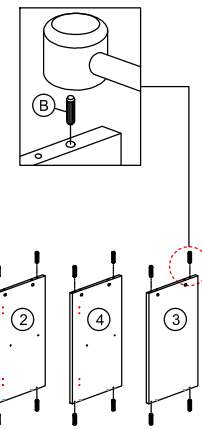

DESC : SIDEBORD WITH 4 DOORS

HARDWARE

A A1 MINIFIX (HOUSING) A2 MINIFIX (EURO 24) A3 MINIFIX CAP 6 SETS	A5 ALLEN KEY 1	B WOOD DOWEL 8 X 25 12	C 50MM CB SCREW M4X50MM 6	D 16MM CB SCREW M3.5X16MM 44	F SHELF SUPPORT 8	G NAIL 5/8 36	H H1 HINGES 2/8 H2 HINGES 5/8 4 4	I DOOR STOPPER 2	J J1 J2 J3 J4 566 DOOR DAMPER 4 SETS	L 160 MM TAPER PVC Leg 5	M 12MM CB SCREW M3.5X12MM 16
--	------------------------------------	--	--	---	---------------------------------------	-----------------------------------	---	--------------------------------------	--	--	---

PART LIST

STEP 1

STEP 2

STEP 3

STEP 4

STEP 5

STEP 6

STEP 7