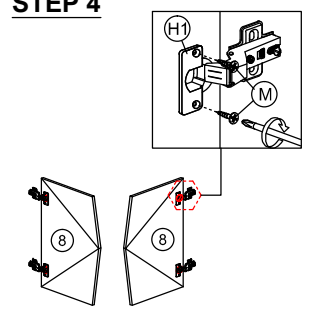

DESC : SIDEBORD WITH 4 DOORS

HARDWARE

A A1 MINIFIX (HOUSING) A2 MINIFIX (EURO 24) A3 MINIFIX CAP 6 SETS	A5 ALLEN KEY 1	B WOOD DOWEL 8 X 25 12	C 50MM CB SCREW M4X50MM 6	D 16MM CB SCREW M3.5X16MM 44	F SHELF SUPPORT 8	G NAIL 5/8 36	H H1 HINGES 2/8 H2 HINGES 5/8 4 4	I DOOR STOPPER 2	J J1 J2 J3 J4 566 DOOR DAMPER 4 SETS	L 160 MM TAPER PVC Leg 5	M 12MM CB SCREW M3.5X12MM 16
--	------------------------------------	--	--	---	---------------------------------------	-----------------------------------	---	--------------------------------------	--	--	---

PART LIST

STEP 1

STEP 2

STEP 3

STEP 4

STEP 5

STEP 6

STEP 7