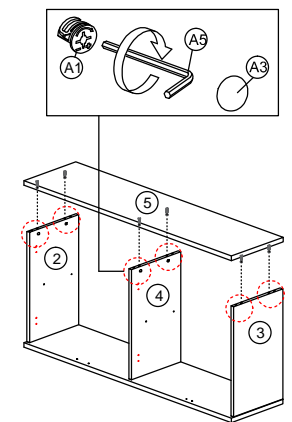

DESC : SIDEBORD WITH 4 DOORS

HARDWARE

A A1 MINIFIX (HOUSING) A2 MINIFIX (EURO 24) A3 MINIFIX CAP 6 SETS	A5 ALLEN KEY 1	B WOOD DOWEL 8 X 25 12	C 50MM CB SCREW M4X50MM 6	D 16MM CB SCREW M3.5X16MM 44	F SHELF SUPPORT 8	G NAIL 5/8 36	H H1 HINGES 2/8 H2 HINGES 5/8 4 4	I DOOR STOPPER 2	J J1 J2 J3 J4 566 DOOR DAMPER 4 SETS	L 160 MM TAPER PVC Leg 5	M 12MM CB SCREW M3.5X12MM 16
--	------------------------------------	--	--	---	---------------------------------------	-----------------------------------	---	--------------------------------------	--	--	---

PART LIST

STEP 1

STEP 2

STEP 3

STEP 4

STEP 5

STEP 6

STEP 7