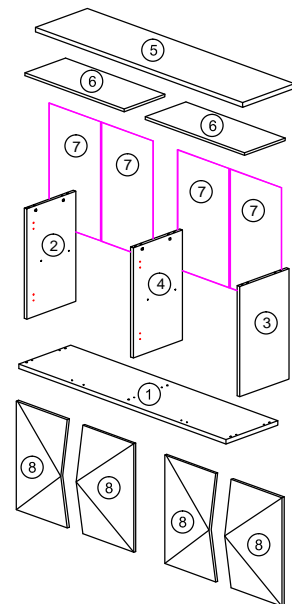

SOFT, DRY CLOTH

CHEMICAL

HEAT

KEEP DRY

HANDLE WITH CARE

DO NOT USE KNIFE

ASSEMBLY INSTRUCTION

MODEL : KBL 2442 SB

DESC : SIDEBORD WITH 4 DOORS

HARDWARE

A A1 MINIFIX (HOUSING) A2 MINIFIX (EURO 24) A3 MINIFIX CAP 6 SETS	A5 ALLEN KEY 1	B WOOD DOWEL 8 X 25 12	C 50MM CB SCREW M4X50MM 6	D 16MM CB SCREW M3.5X16MM 44	F SHELF SUPPORT 8	G NAIL 5/8 36	H H1 HINGES 2/8 H2 HINGES 5/8 4 4	I DOOR STOPPER 2	J J1 J2 J3 J4 566 DOOR DAMPER 4 SETS	L 160 MM TAPER PVC Leg 5	M 12MM CB SCREW M3.5X12MM 16
--	------------------------------------	--	--	---	---------------------------------------	-----------------------------------	---	--------------------------------------	--	--	---

PART LIST

STEP 1

STEP 2

STEP 3

STEP 4

STEP 5

STEP 6

STEP 7