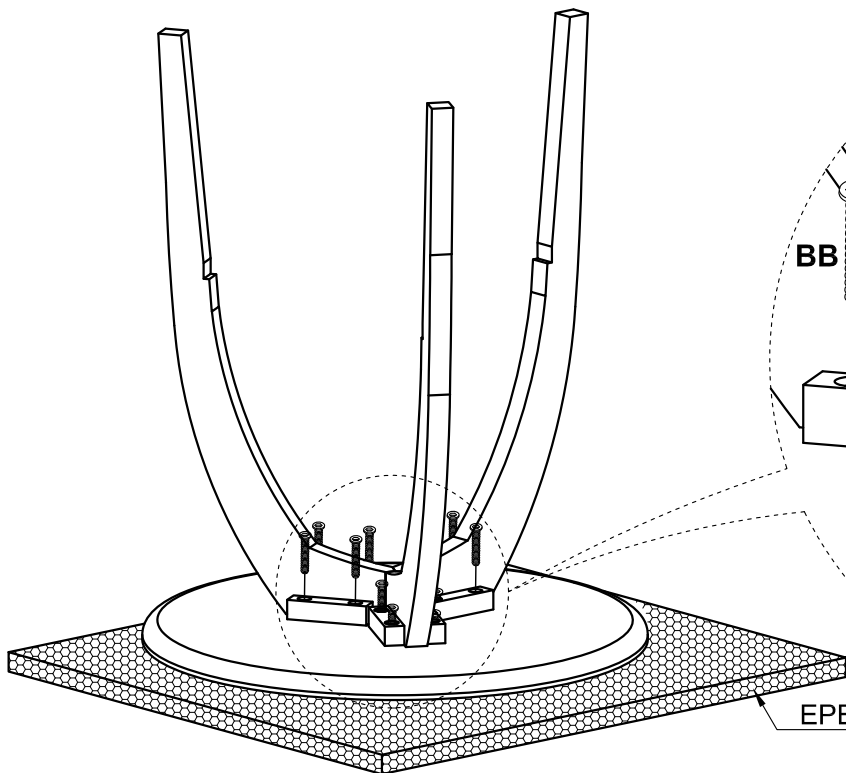

**Replacement parts:**

**A - Table Top**

**B - Leg Frame x 3**

**C - Shelf**

**Hardware Pack**

<p>AA x 06</p>  <p>∅10x30 (mm)</p>	<p>BB x 12</p>  <p>∅6x30 (mm)</p>	<p>CC x 01</p> 	<p>DD x 03</p> 	<p>EE x 06</p>  <p>∅3.5x15 (mm)</p>
---	--	--	--	--

1

AA x 6

EPE Foam

- Please lay all components on smooth flat surface to prevent scratches.

2

BB x 12

CC x 1

EPE Foam

3

DD x 3

EE x 3

EPE Foam

- Please lay all components on smooth flat surface to prevent scratches.

4

EE x 3

EPE Foam