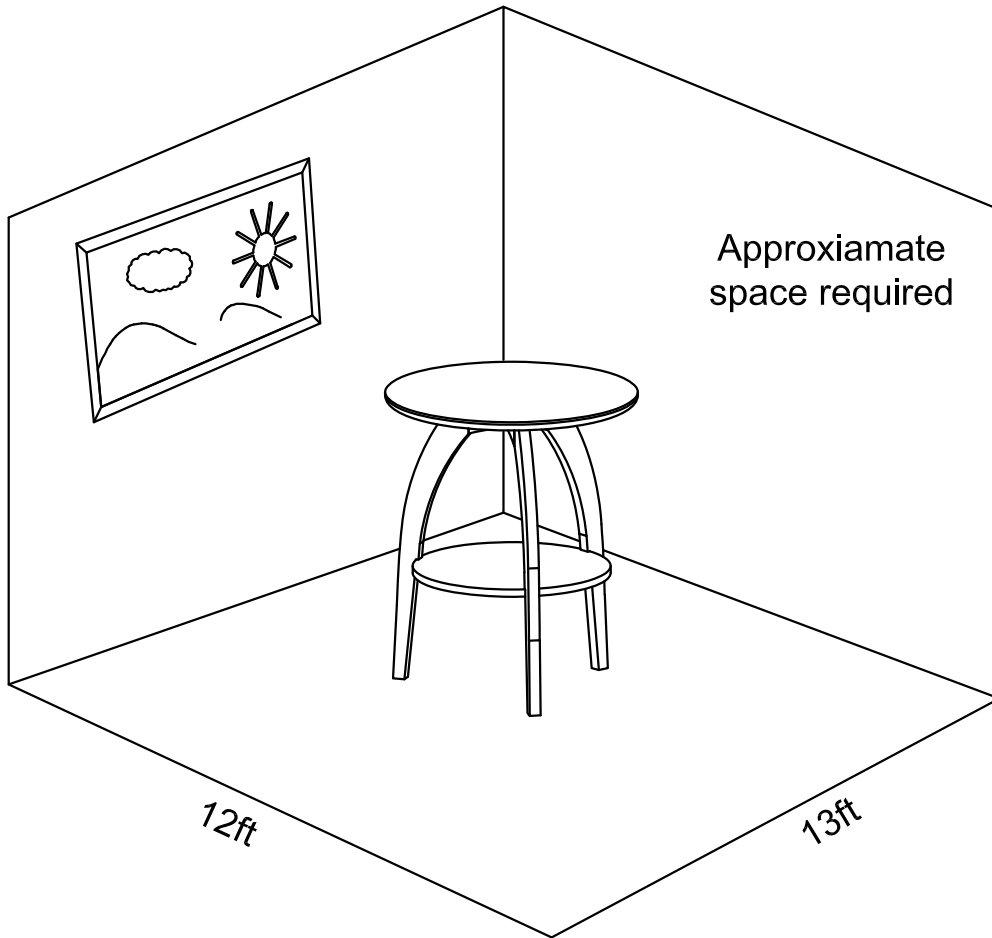

**MSH-USA**

10 min

Two People Required

Approximate  
space required

12ft

13ft

Do not use power tools

Phillips Head (Not provided)

**Replacement parts:**

**A - Table Top**

**B - Leg Frame x 3**

**C - Shelf**

**Hardware Pack**

<p>AA x 06</p>  <p>∅10x30 (mm)</p>	<p>BB x 12</p>  <p>∅6x30 (mm)</p>	<p>CC x 01</p> 	<p>DD x 03</p> 	<p>EE x 06</p>  <p>∅3.5x15 (mm)</p>
---	--	--	--	--