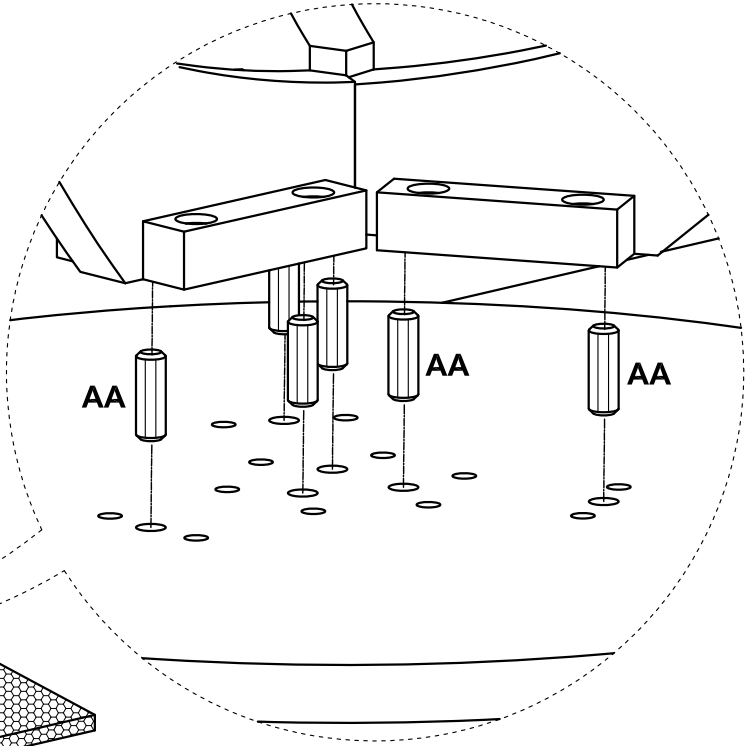

**Replacement parts:**

**A - Table Top**

**B - Leg Frame x 3**

**C - Shelf**

**Hardware Pack**

<p>AA x 06</p>  <p>∅10x30 (mm)</p>	<p>BB x 12</p>  <p>∅6x30 (mm)</p>	<p>CC x 01</p> 	<p>DD x 03</p> 	<p>EE x 06</p>  <p>∅3.5x15 (mm)</p>
---	--	--	--	--

1

AA x 6

EPE Foam

- Please lay all components on smooth flat surface to prevent scratches.

2

BB x 12

CC x 1

EPE Foam

3

DD x 3

EE x 3

EPE Foam

- Please lay all components on smooth flat surface to prevent scratches.

4

EE x 3

EPE Foam