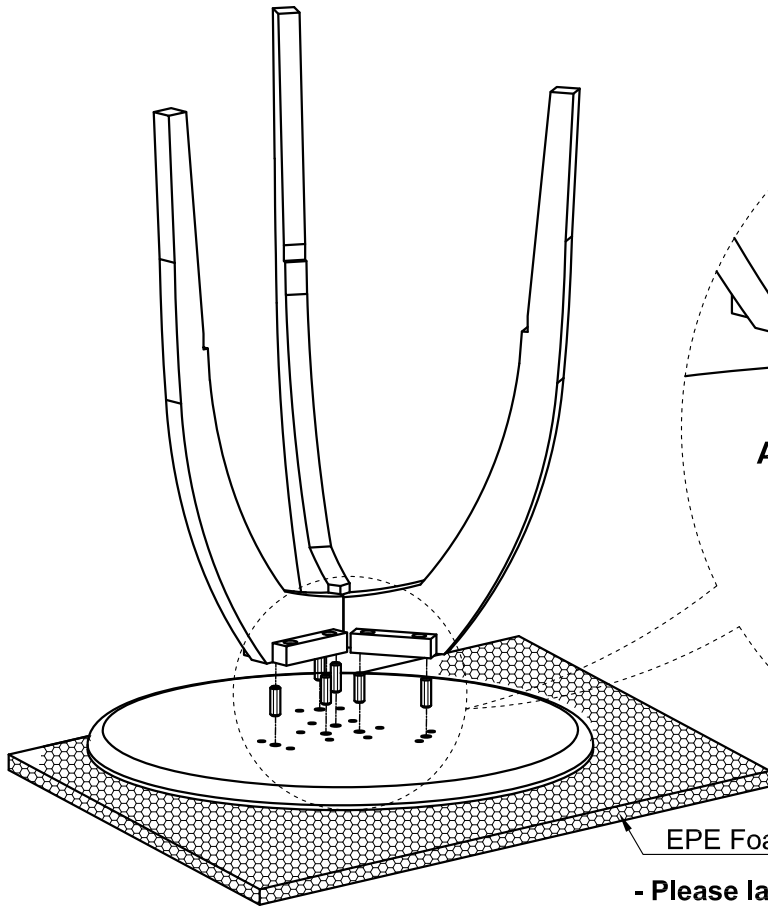

**Replacement parts:**

**A - Table Top**

**B - Leg Frame x 3**

**C - Shelf**

**Hardware Pack**

<p>AA x 06</p>  <p>∅10x30 (mm)</p>	<p>BB x 12</p>  <p>∅6x30 (mm)</p>	<p>CC x 01</p> 	<p>DD x 03</p> 	<p>EE x 06</p>  <p>∅3.5x15 (mm)</p>
---	--	--	--	--

1

AA x 6

EPE Foam

- Please lay all components on smooth flat surface to prevent scratches.

2

BB x 12

CC x 1

EPE Foam