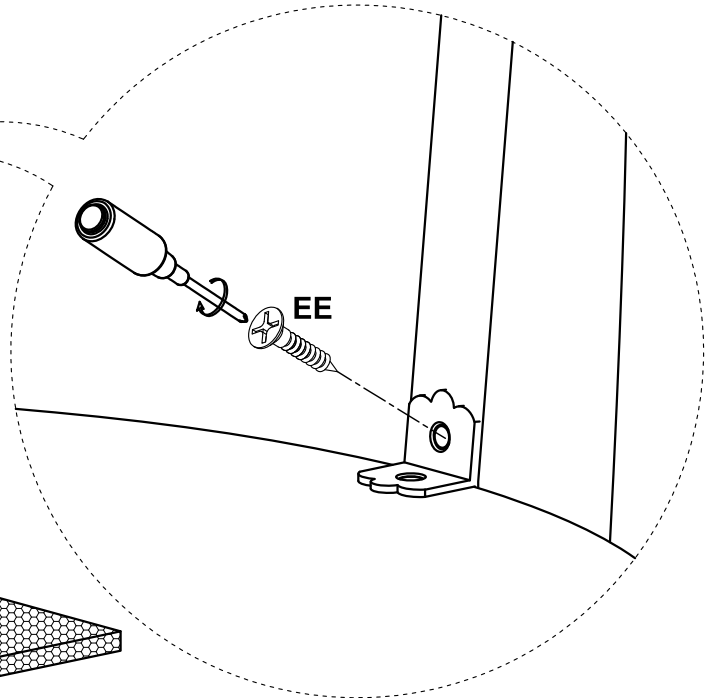

**Replacement parts:**

**A - Table Top**

**B - Leg Frame x 3**

**C - Shelf**

**Hardware Pack**

<p>AA x 06</p>  <p>∅10x30 (mm)</p>	<p>BB x 12</p>  <p>∅6x30 (mm)</p>	<p>CC x 01</p> 	<p>DD x 03</p> 	<p>EE x 06</p>  <p>∅3.5x15 (mm)</p>
---	--	--	--	--

3

DD x 3

EE x 3

EPE Foam

- Please lay all components on smooth flat surface to prevent scratches.

4

EE x 3

EPE Foam