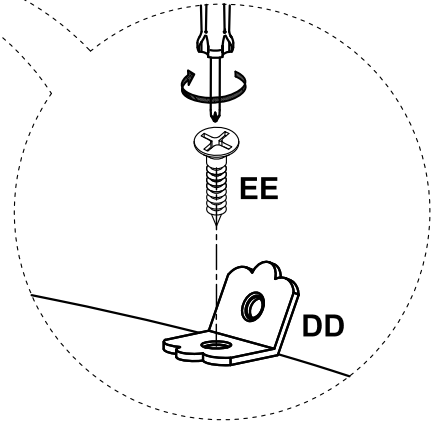

**Replacement parts:**

**A - Table Top**

**B - Leg Frame x 3**

**C - Shelf**

**Hardware Pack**

<p>AA x 06</p>  <p>∅10x30 (mm)</p>	<p>BB x 12</p>  <p>∅6x30 (mm)</p>	<p>CC x 01</p> 	<p>DD x 03</p> 	<p>EE x 06</p>  <p>∅3.5x15 (mm)</p>
---	--	--	--	--

3

DD x 3

EE x 3

EPE Foam

- Please lay all components on smooth flat surface to prevent scratches.

4

EE x 3

EPE Foam