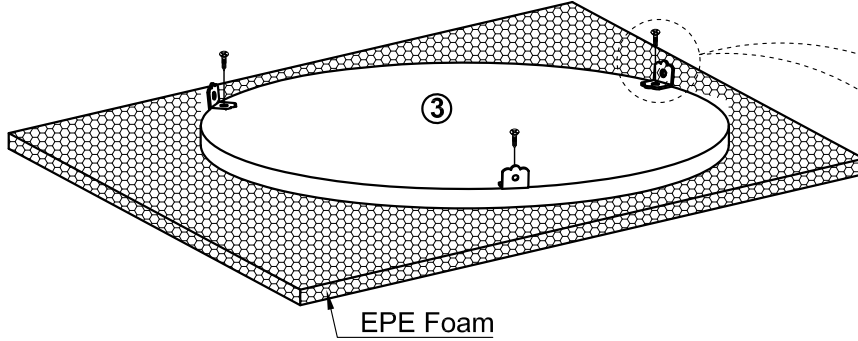

**Replacement parts:**

**A - Table Top**

**B - Leg Frame x 3**

**C - Shelf**

**Hardware Pack**

<p>AA x 06</p>  <p>∅10x30 (mm)</p>	<p>BB x 12</p>  <p>∅6x30 (mm)</p>	<p>CC x 01</p> 	<p>DD x 03</p> 	<p>EE x 06</p>  <p>∅3.5x15 (mm)</p>
---	--	--	--	--

1

AA x 6

EPE Foam

- Please lay all components on smooth flat surface to prevent scratches.

2

BB x 12

CC x 1

EPE Foam

3

DD x 3

EE x 3

EPE Foam

- Please lay all components on smooth flat surface to prevent scratches.

4

EE x 3

EPE Foam