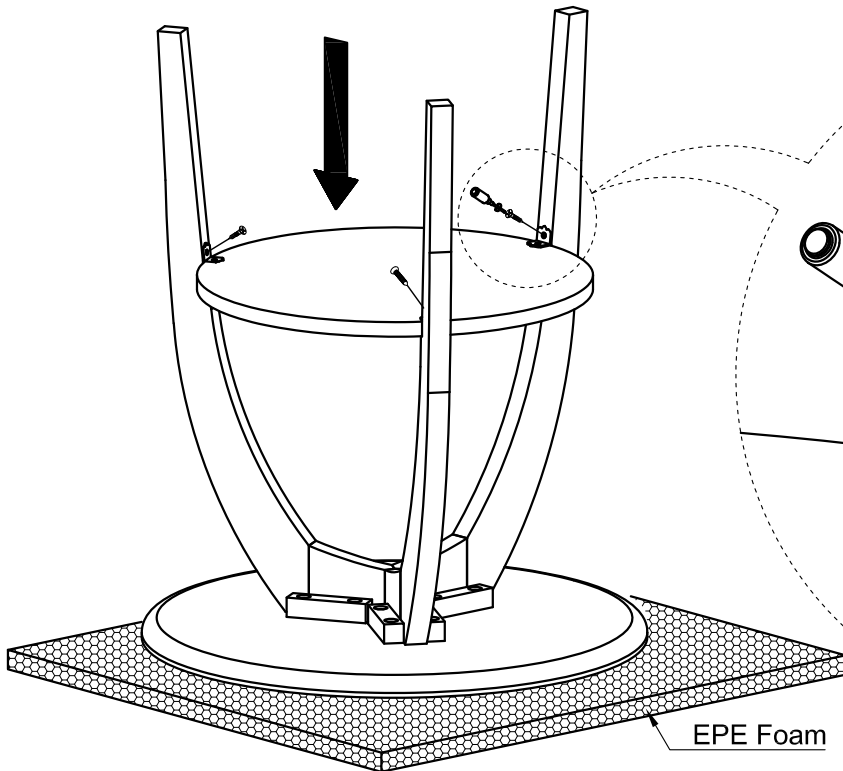

**Replacement parts:**

**A - Table Top**

**B - Leg Frame x 3**

**C - Shelf**

**Hardware Pack**

<p>AA x 06</p>  <p>∅10x30 (mm)</p>	<p>BB x 12</p>  <p>∅6x30 (mm)</p>	<p>CC x 01</p> 	<p>DD x 03</p> 	<p>EE x 06</p>  <p>∅3.5x15 (mm)</p>
---	--	--	--	--

3

DD x 3

EE x 3

EPE Foam

- Please lay all components on smooth flat surface to prevent scratches.

4

EE x 3

EPE Foam