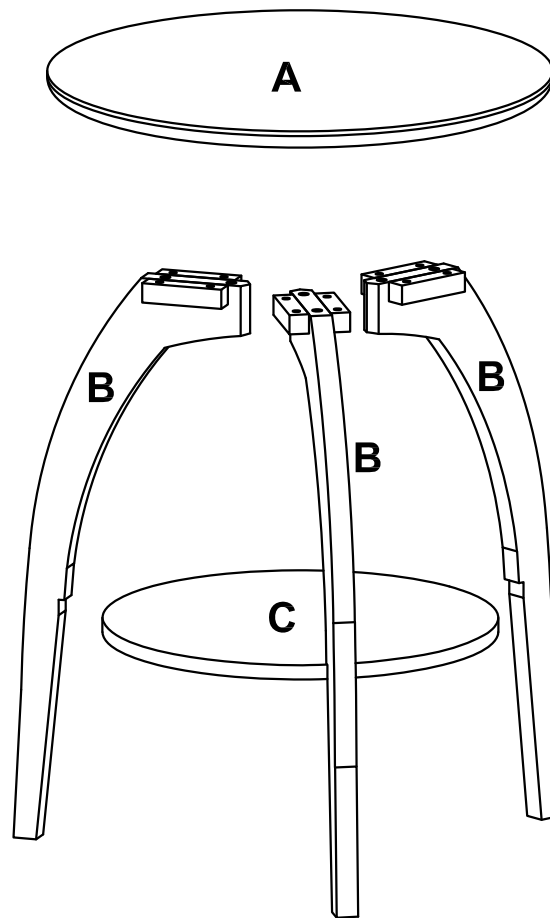

**MSH-USA**

10 min

Two People Required

Approximate  
space required

12ft

13ft

Do not use power tools

Phillips Head (Not provided)

**Replacement parts:**

**A - Table Top**

**B - Leg Frame x 3**

**C - Shelf**

**Hardware Pack**

<p>AA x 06</p>  <p>∅10x30 (mm)</p>	<p>BB x 12</p>  <p>∅6x30 (mm)</p>	<p>CC x 01</p> 	<p>DD x 03</p> 	<p>EE x 06</p>  <p>∅3.5x15 (mm)</p>
---	--	--	--	--