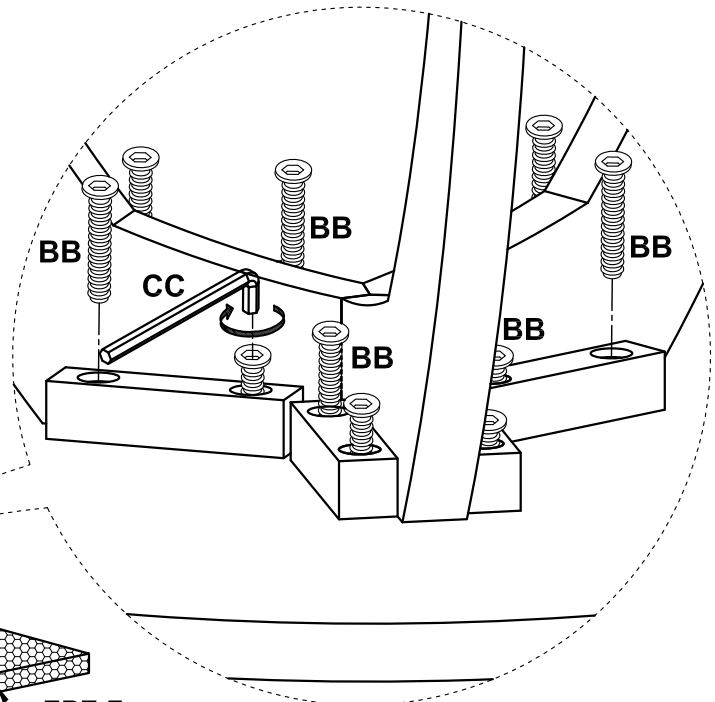

**Replacement parts:**

**A - Table Top**

**B - Leg Frame x 3**

**C - Shelf**

**Hardware Pack**

<p>AA x 06</p>  <p>∅10x30 (mm)</p>	<p>BB x 12</p>  <p>∅6x30 (mm)</p>	<p>CC x 01</p> 	<p>DD x 03</p> 	<p>EE x 06</p>  <p>∅3.5x15 (mm)</p>
---	--	--	--	--

1

AA x 6

EPE Foam

- Please lay all components on smooth flat surface to prevent scratches.

2

BB x 12

CC x 1

EPE Foam

3

DD x 3

EE x 3

EPE Foam

- Please lay all components on smooth flat surface to prevent scratches.

4

EE x 3

EPE Foam