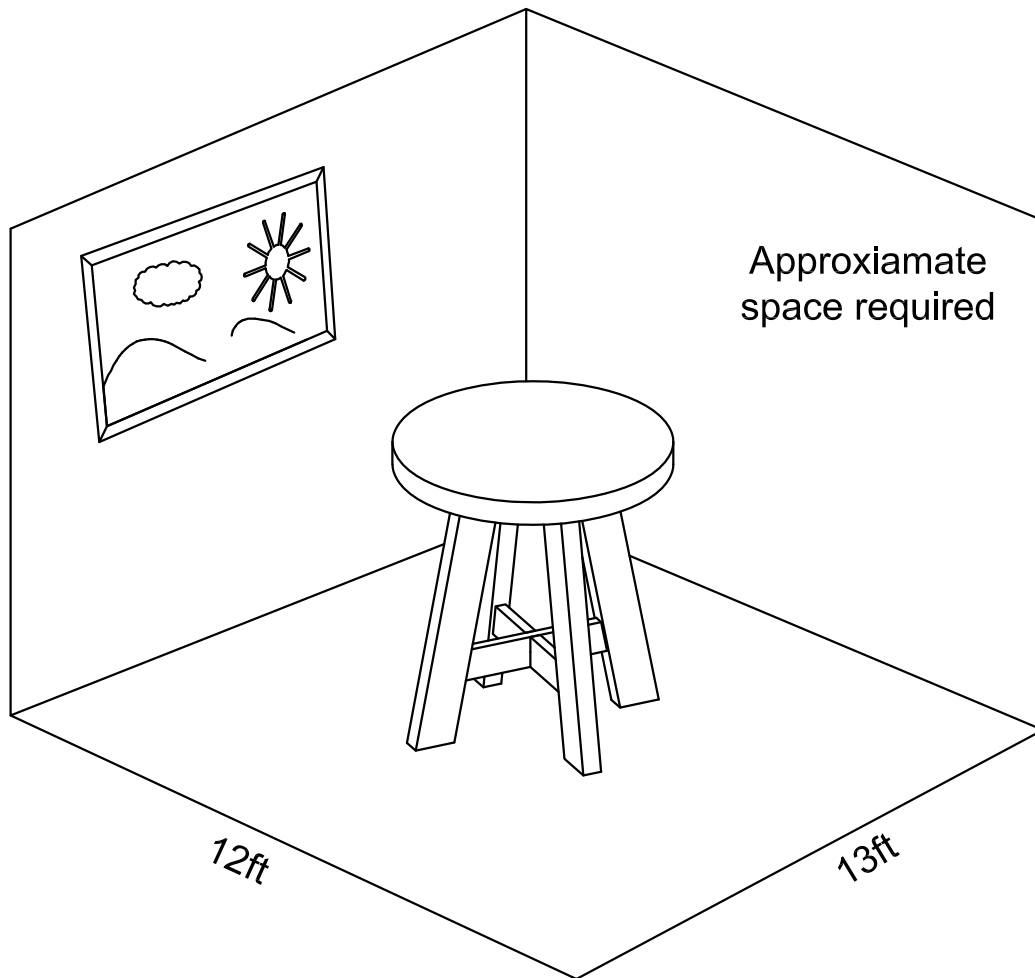

We can help with Assembly Issues, Part Requests, Damages, & All Other Product Related Questions

**MSH-USA**

10 min

Two People Required

Approximate  
space required

12ft

13ft

Do not use power tools