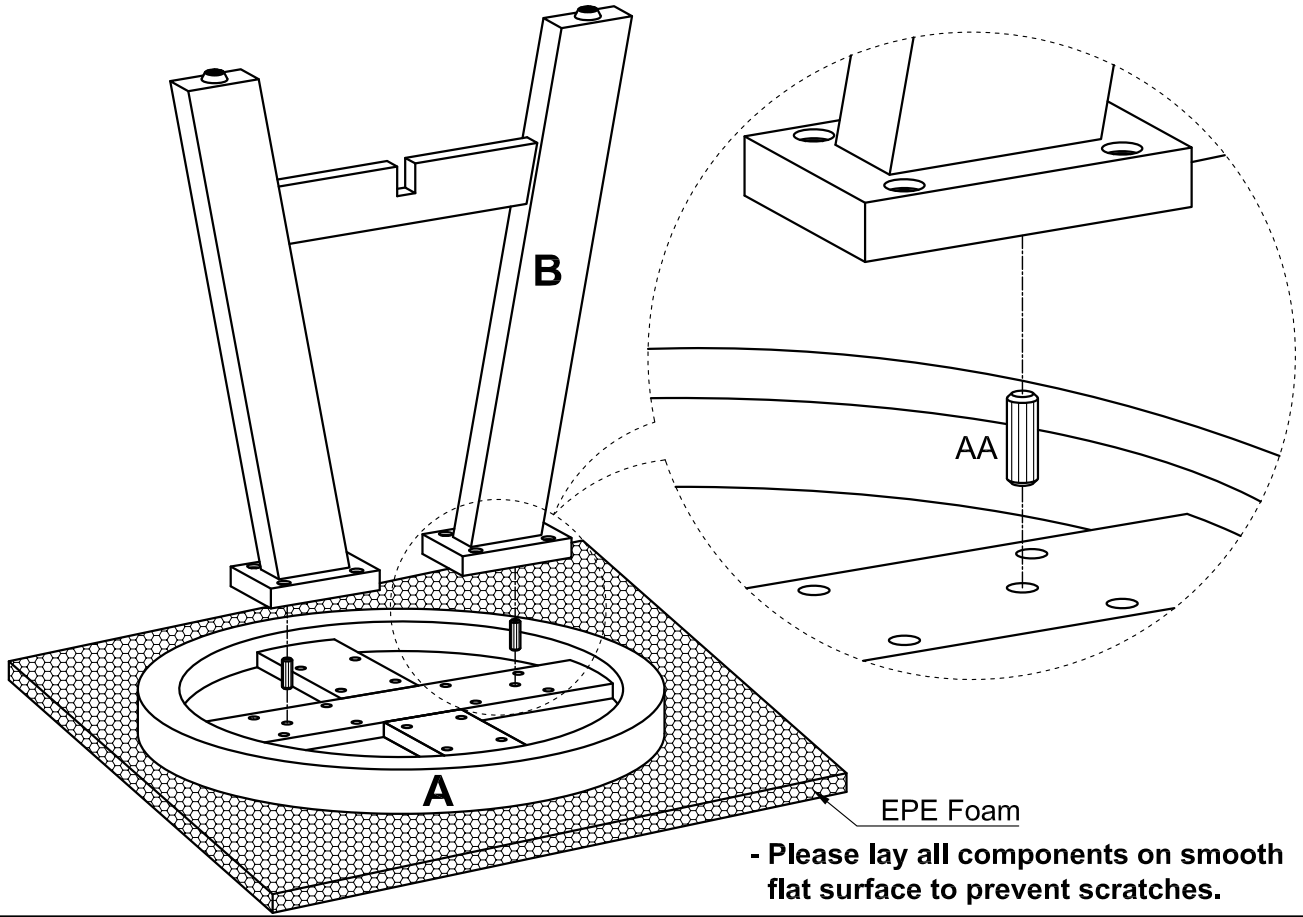

1

AA x 2

- Please lay all components on smooth flat surface to prevent scratches.

2

BB x 8

CC x 1