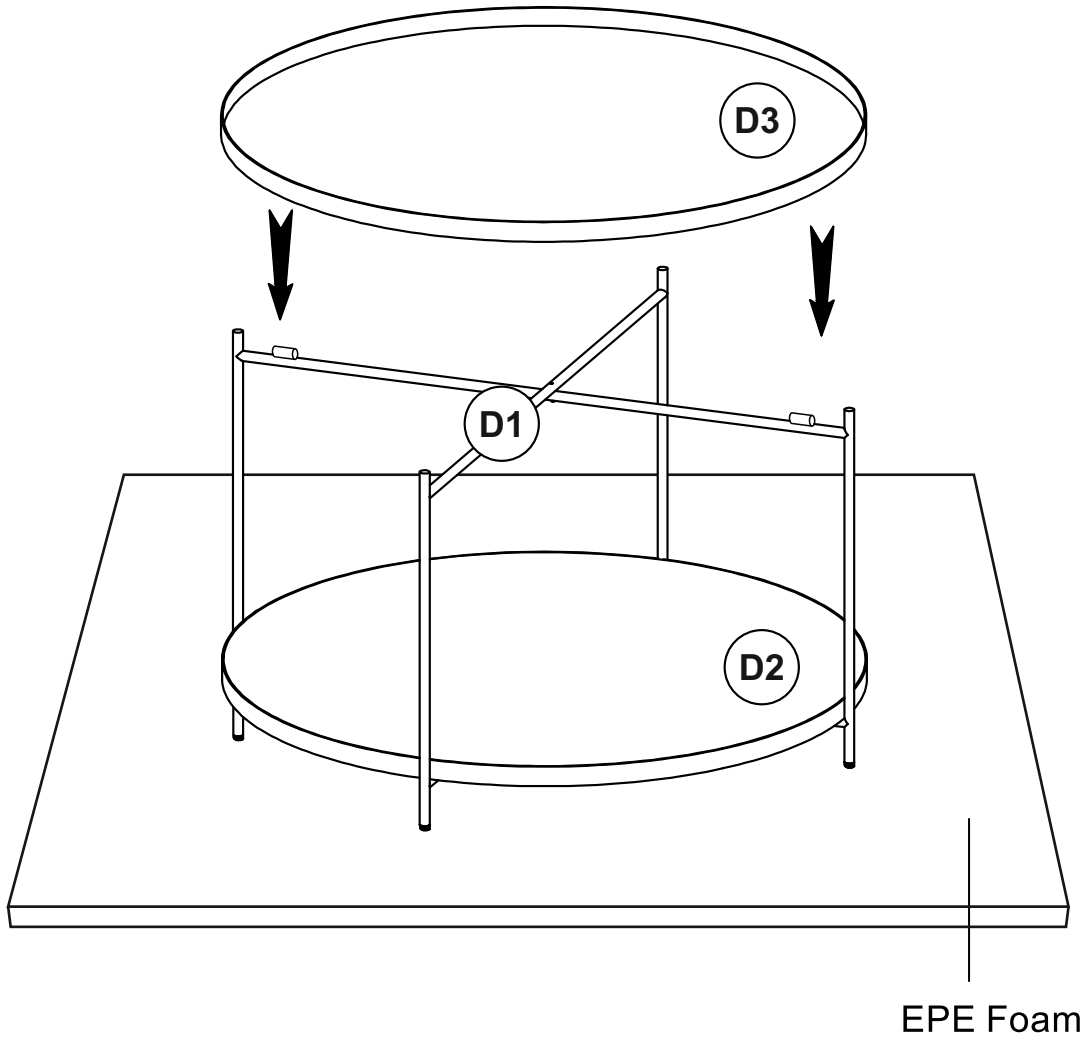

MSH-USA

15 min

Two People Required

PARTS INCLUDED:

- (D1) Legs X 1
- (D2) Bottom Shelf X 1
- (D3) Top X 1

Hardware Pack:

<p>A</p>  <p>Ø8x38 (mm) 2pcs</p>	<p>B</p>  <p>Ø13x2 (mm) 2pcs</p>	<p>C</p>  <p>Allen Key M5</p>
--	--	---

1

2

Please lay all components on smooth flat surface to prevent scratches Use the EPE foam to protect the plastic hardware before assembly

EPE Foam

1

2