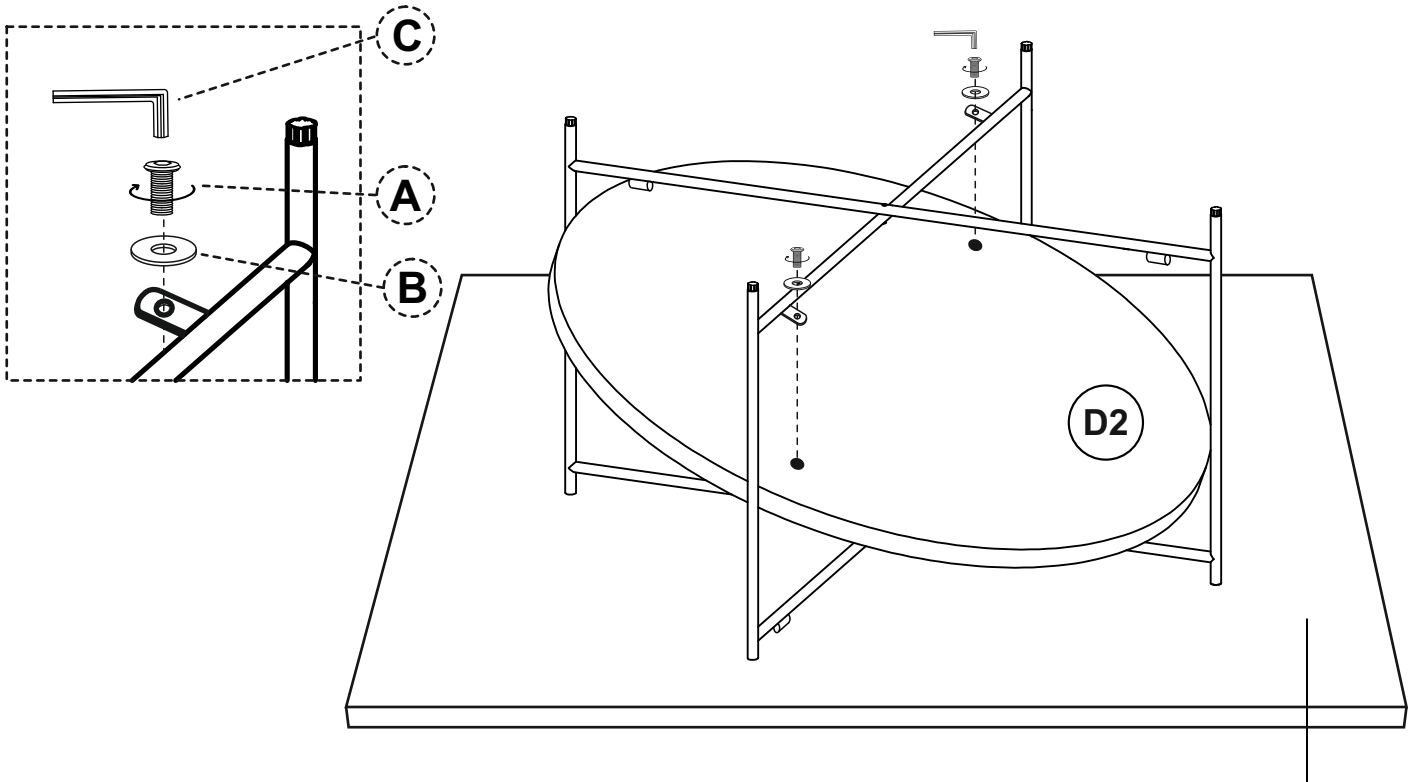

1

2

Please lay all components on smooth flat surface to prevent scratches Use the EPE foam to protect the plastic hardware before assembly

EPE Foam