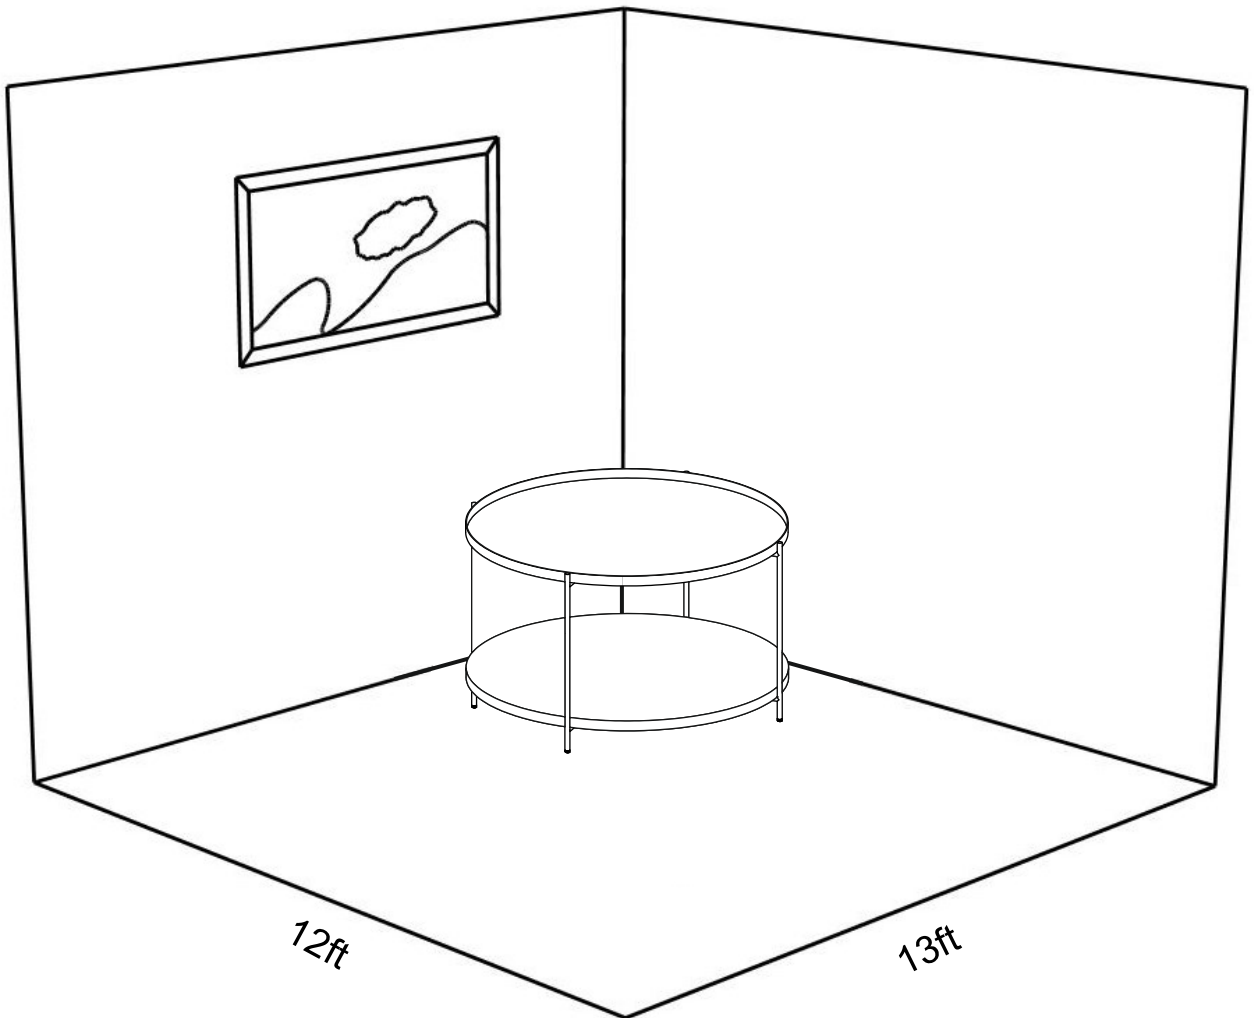

MSH-USA

15 min

Two People Required

PARTS INCLUDED:

- (D1) Legs X 1
- (D2) Bottom Shelf X 1
- (D3) Top X 1

Hardware Pack:

<p>A</p>  <p>Ø8x38 (mm) 2pcs</p>	<p>B</p>  <p>Ø13x2 (mm) 2pcs</p>	<p>C</p>  <p>Allen Key M5</p>
--	--	---