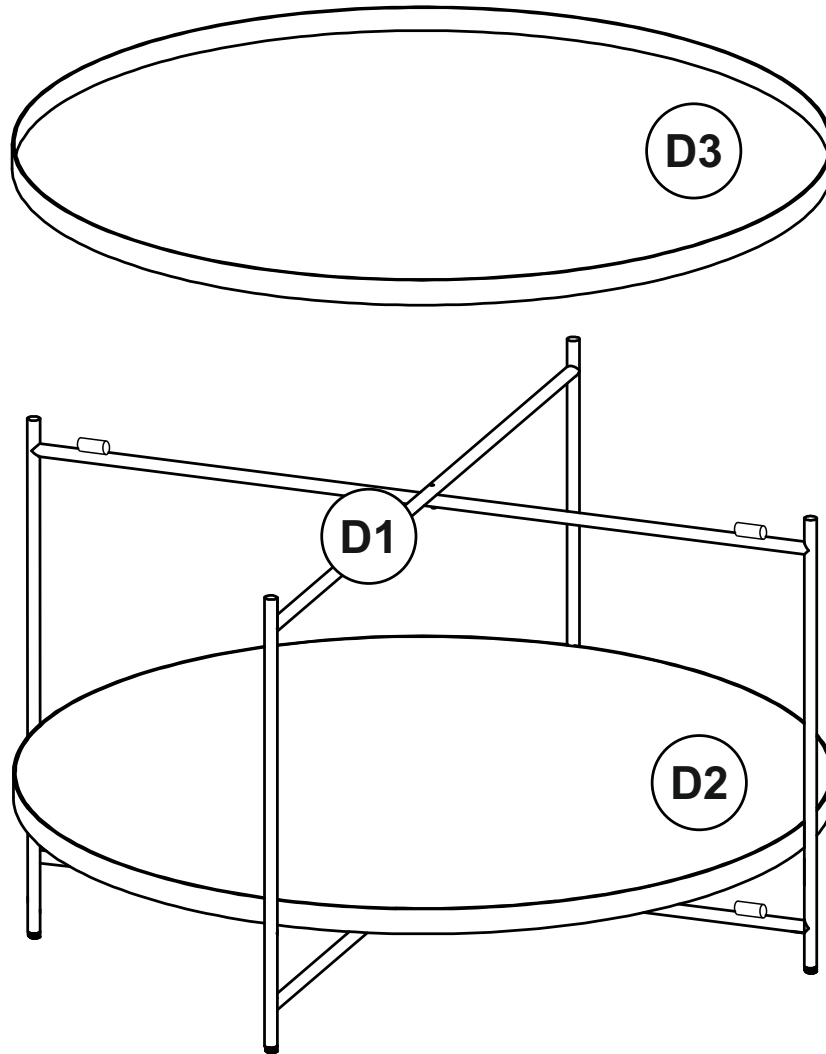

MSH-USA

15 min

Two People Required

PARTS INCLUDED:

- (D1) Legs X 1
- (D2) Bottom Shelf X 1
- (D3) Top X 1

Hardware Pack:

<p>A</p>  <p>Ø8x38 (mm) 2pcs</p>	<p>B</p>  <p>Ø13x2 (mm) 2pcs</p>	<p>C</p>  <p>Allen Key M5</p>
--	--	---