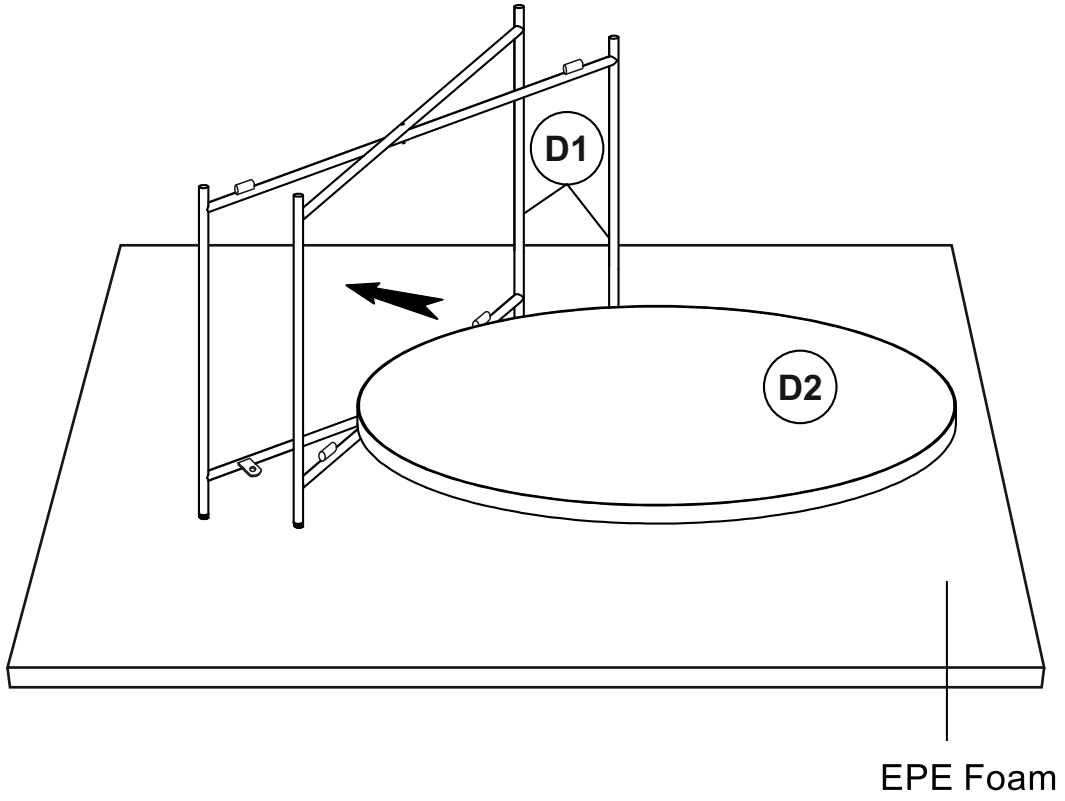

1

2

Please lay all components on smooth flat surface to prevent scratches Use the EPE foam to protect the plastic hardware before assembly

EPE Foam