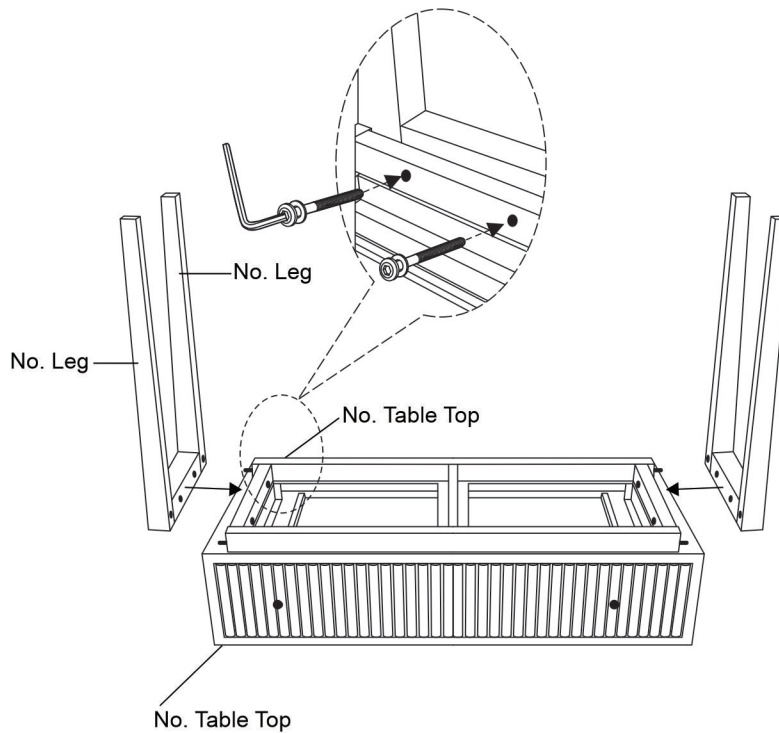

Assembly instructions

WI 12894 - OND6M SM WHITE-NPP1

		Tools: 
--	---	---

Include:

4 pcs	4 pcs	1 pcs
		

Component List:

Table Top (1 pc)

Legs (2 pcs)

Assembly:

①

Please match the code number on the leg and table top , for example : legs A1 and corner table top A1 , legs A2 and corner table top A2 , etc