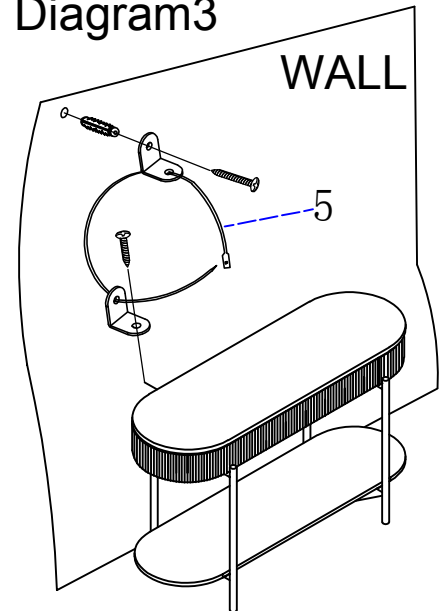

PARTS LIST		
NO.	DESCRIPTION	QTY
A	TOP	1PC
B	LEG	2PCS
C	SHELF	1PC

HARDWARE LIST				
NO.	DESCRIPTION	SKETCH	SIZE	QTY
1	ALLEN BOLT		1/4"*5/8"	16PCS
2	FLAT WASHER		1/4"*16mm	16PCS
3	LOCK WASHER		1/4"	16PCS
4	ALLEN WRENCH		4mm	1PC
5	ANTI TIP KIT			1PC

*Tighten screws periodically! With the use of this product bolts and screws may become loose over time!

*Don't attempt to modify parts.

Diagram 1

Diagram 2

Diagram 3

Begin by placing the table upside down on a smooth surface please make sure the surface is not abrasive.