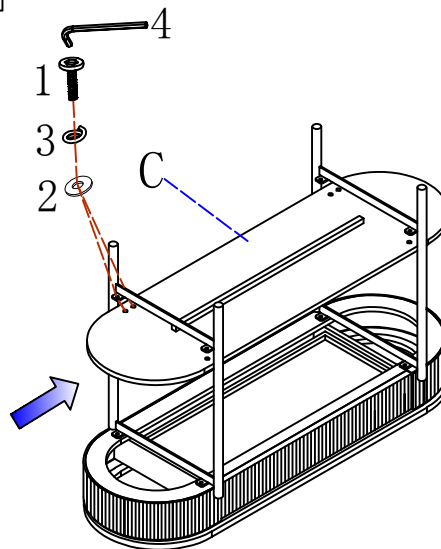

PARTS LIST		
NO.	DESCRIPTION	QTY
A	TOP	1PC
B	LEG	2PCS
C	SHELF	1PC

HARDWARE LIST				
NO.	DESCRIPTION	SKETCH	SIZE	QTY
1	ALLEN BOLT		1/4"*5/8"	16PCS
2	FLAT WASHER		1/4"*16mm	16PCS
3	LOCK WASHER		1/4"	16PCS
4	ALLEN WRENCH		4mm	1PC
5	ANTI TIP KIT			1PC

*Tighten screws periodically! With the use of this product bolts and screws may become loose over time!

*Don't attempt to modify parts.

Diagram 1

Diagram 2

Diagram 3

Begin by placing the table upside down on a smooth surface please make sure the surface is not abrasive.