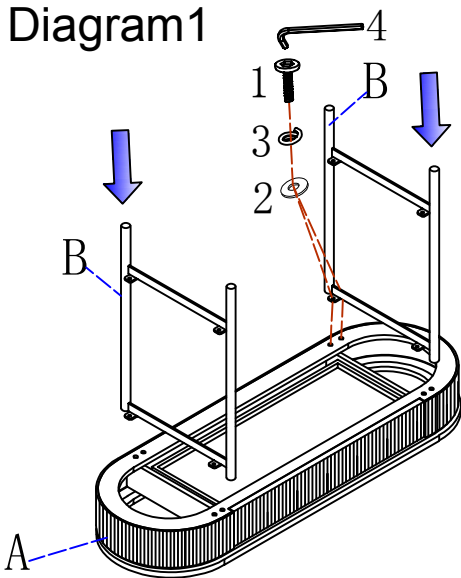

PARTS LIST		
NO.	DESCRIPTION	QTY
A	TOP	1PC
B	LEG	2PCS
C	SHELF	1PC

HARDWARE LIST				
NO.	DESCRIPTION	SKETCH	SIZE	QTY
1	ALLEN BOLT		1/4"*5/8"	16PCS
2	FLAT WASHER		1/4"*16mm	16PCS
3	LOCK WASHER		1/4"	16PCS
4	ALLEN WRENCH		4mm	1PC
5	ANTI TIP KIT			1PC

*Tighten screws periodically! With the use of this product bolts and screws may become loose over time!

*Don't attempt to modify parts.

Diagram 1

Diagram 2

Diagram 3

Begin by placing the table upside down on a smooth surface please make sure the surface is not abrasive.