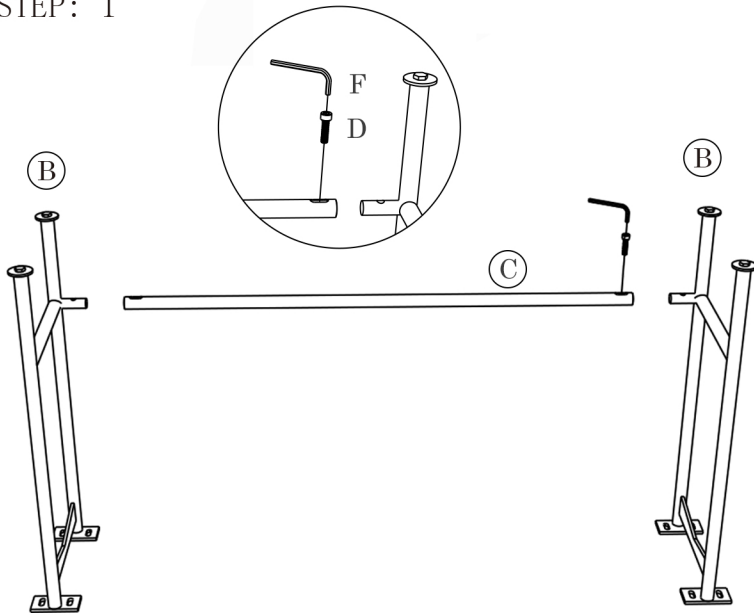

Assembly Instructions

Item No. 77228

Thank you for purchasing this quality product. Be sure to check all packing material carefully for small parts that may have come loose inside the carton during shipment. (Note: Loosely thread all screws/bolts first. Once the item is assembled then completely tighten.)

PARTS LIST:

NO	Description	Sketch	Quantity
A	Top		1
B	Leg		2
C	Support		1

HARDWARE LIST:

NO	Sketch	Description	Size	Quantity
D		Bolt	Ø0.23" x 0.63"	10+1
E		Washer	Ø0.23" x 0.63"	8+1
F		Allen wrench	0.16"	1

STEP: 1

FINISH:

STEP: 2

ADJUSTABLE
LEVELER

Tip for Leveling of product :
When the product rests on an uneven floor surface it will appear to be unbalanced. To aid in leveling, try adjusting the Levelers on the bottom of each foot.