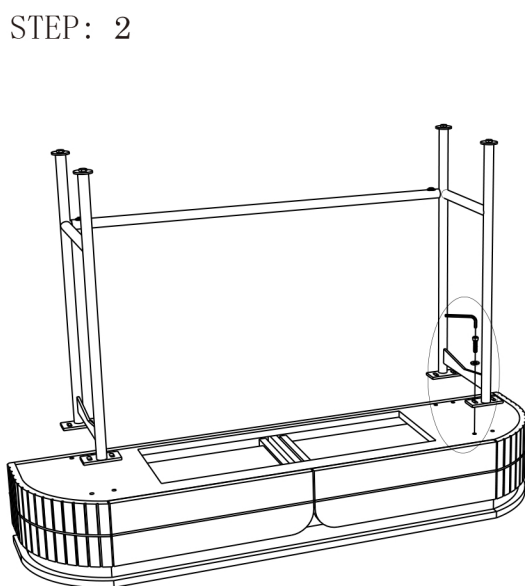

PARTS LIST:

NO	Description	Sketch	Quantity
A	Top		1
B	Leg		2
C	Support		1

HARDWARE LIST:

NO	Sketch	Description	Size	Quantity
D		Bolt	Ø0.23" x 0.63"	10+1
E		Washer	Ø0.23" x 0.63"	8+1
F		Allen wrench	0.16"	1

STEP: 1

FINISH:

STEP: 2

ADJUSTABLE
LEVELER

Tip for Leveling of product :
When the product rests on an uneven floor surface it will appear to be unbalanced. To aid in leveling, try adjusting the Levelers on the bottom of each foot.