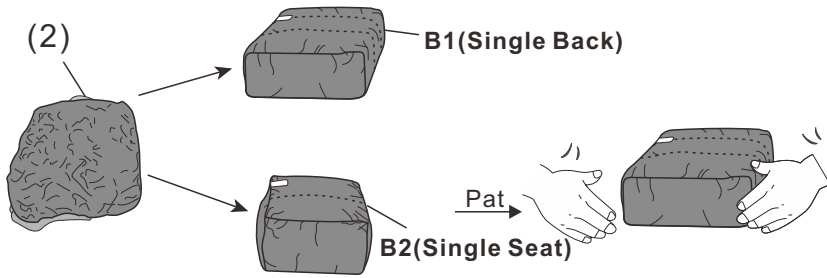

ITEM NAME / NOM D' ITEM : LUANDA MIDDLE CHAIR

ITEM # / NO. ITEM : 703999 (GRAY)

Enquiry : parts@zuomod.com

PARTS LIST / Liste des pièces

 <p>▲ In rainy days or snowy days, pls. take the product inside the house for better protection.</p>	(1)	(2)
	 <p>X1</p>	 <p>X1</p>

INSTRUCTIONS

A If you're not in a hurry to use it, pls take up to 48 hours for the foam to fully expand.

No.1 Remove the plastic of this shrunken foam pack. Shake and pat it for 10 minutes to break up the foam. It should start expand slowly.

No.2 If the foam does not expand, grad parts of the cushion and loosen and lumps of foam that may have gathered inside. Give the chair a good shake to help the foam expand better and distribute uniformly. The more you shake, the better the foam will expand.